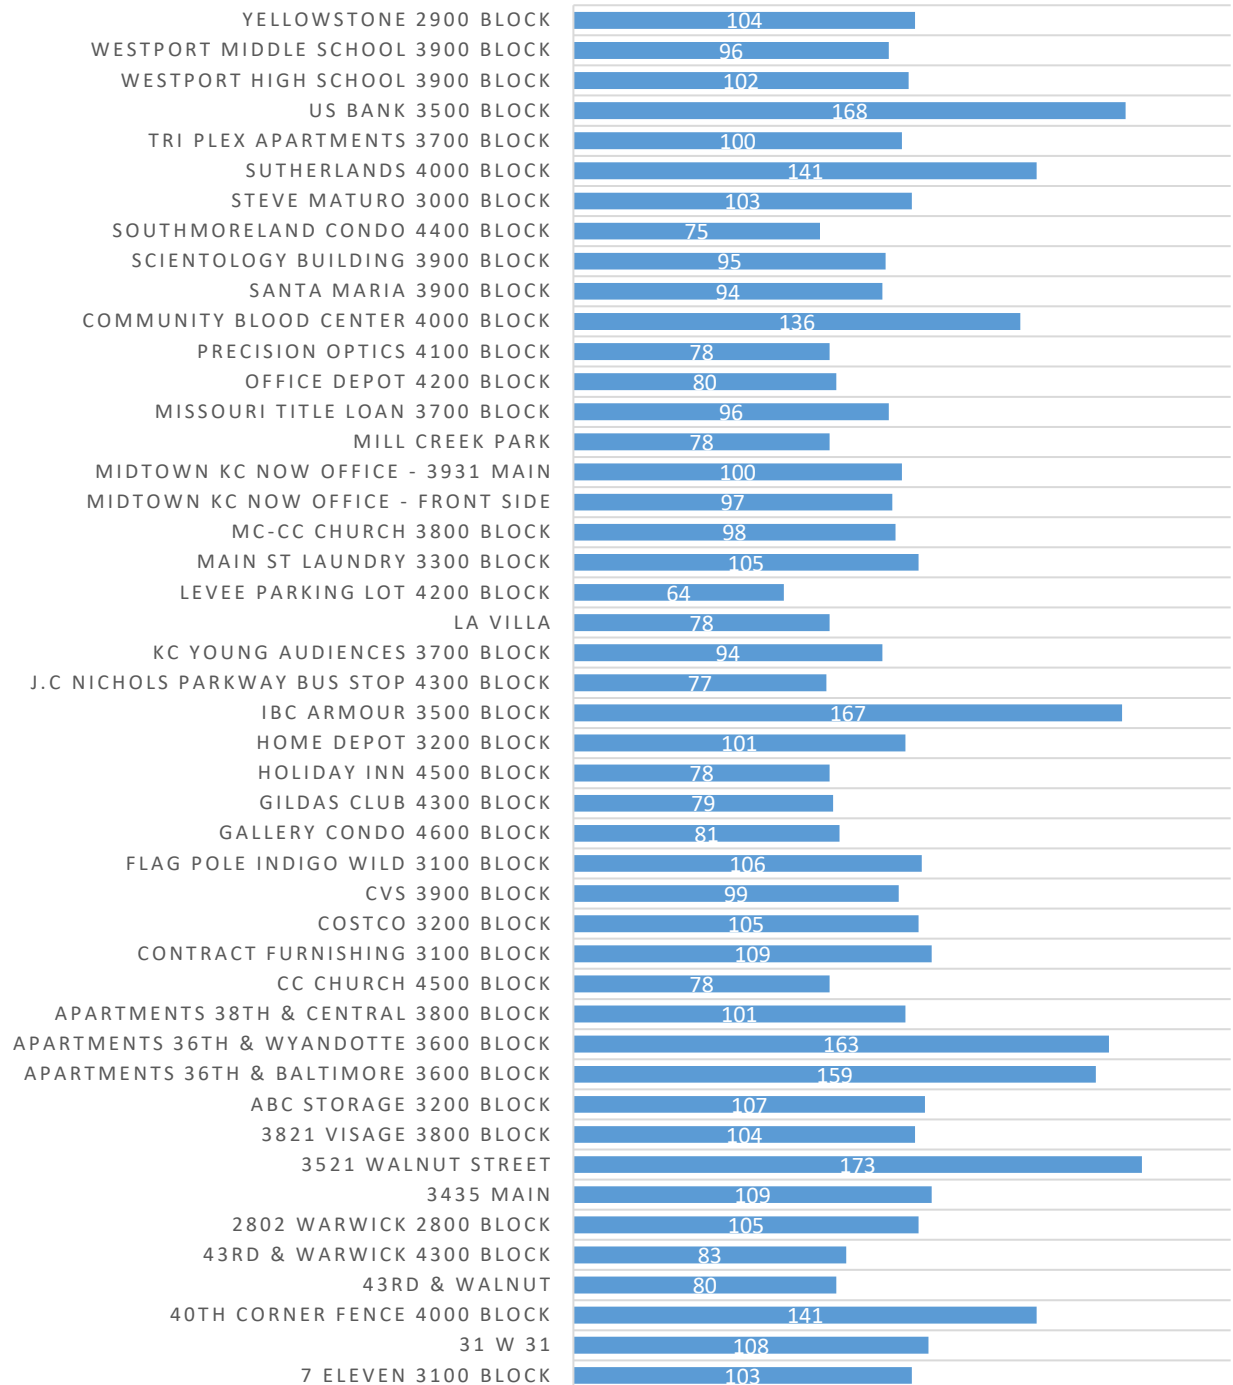

Incident Location by Month

06/01/2019 - 06/30/2019

On-Premise Location	Jun	Total
4040 MAIN ST	3	3
4041 MAIN ST	12	12
4100 MAIN ST	2	2
4101 MAIN ST	17	17
4120 BALTIMORE AVE	4	4
4181 BROADWAY ST	15	15
4200 MAIN ST	1	1
4201 MAIN ST	31	31
4218 WALNUT ST	16	16
4225 BALTIMORE AVE	1	1
4231 MAIN ST	26	26
4242 MAIN ST	5	5
4301 MAIN ST	3	3
4318 MAIN ST	2	2
4327 MAIN ST	19	19
4328 WALNUT ST	7	7
4420 WARWICK BLVD	9	9
4425 MAIN ST	1	1
4445 MAIN ST	1	1
4535 MAIN ST	27	27
4601 MAIN ST	8	8
Total	684	684

Main Street CID Checkpoint Scans

MAIN STREET CID CHECKPOINT SCANS BY LOCATION

Checkpoint Scans Grand Total

4,798