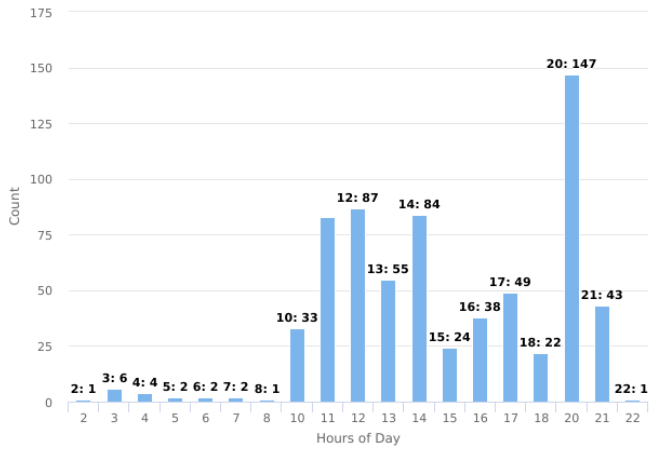

Main Street CID Incident Analysis

06/01/2019 - 06/30/2019

Multi-dimension Overview

06/01/2019 - 06/30/2019

Hours of Day

Incident Category by Day of Week

06/01/2019 - 06/30/2019

Incident Category	Sun	Mon	Tue	Wed	Thu	Fri	Sat	Total
Accident / Personal Injury		1						1
Aggravated Assault					1			1
Bus Shelters/Stops		2				2		4
Disturbance / Fighting	1			1				2
Drug Activity			2		1			3
Homeless Contact	1	1	3	1	2	1	1	10
Homicide		1						1
Medical Call	1							1
Motor Vehicle / Suspicious					1			1
Panhandler Contact			1		3	2	1	7
Parking Lot Patrolled	18	46	45	45	45	31		230
Property Checks	40	65	72	80	50	46	23	376
Property Damage			1					1
Property Theft			1					1
Public Drinking		1			1	1	1	4
Shots Fired						1		1
Trespass / Information For Charge	7	13	5	1	8	1	1	36
Vehicle Accident	1	1	1			1		4
Total	69	131	131	128	112	86	27	684

Incident Category by Month

06/01/2019 - 06/30/2019

Incident Category	Jun	Total
Accident / Personal Injury	1	1
Aggravated Assault	1	1
Bus Shelters/Stops	4	4
Disturbance / Fighting	2	2
Drug Activity	3	3
Homeless Contact	10	10
Homicide	1	1
Medical Call	1	1
Motor Vehicle / Suspicious	1	1
Panhandler Contact	7	7
Parking Lot Patrolled	230	230
Property Checks	376	376
Property Damage	1	1
Property Theft	1	1
Public Drinking	4	4
Shots Fired	1	1
Tresspass / Information For Charge	36	36
Vehicle Accident	4	4
Total	684	684