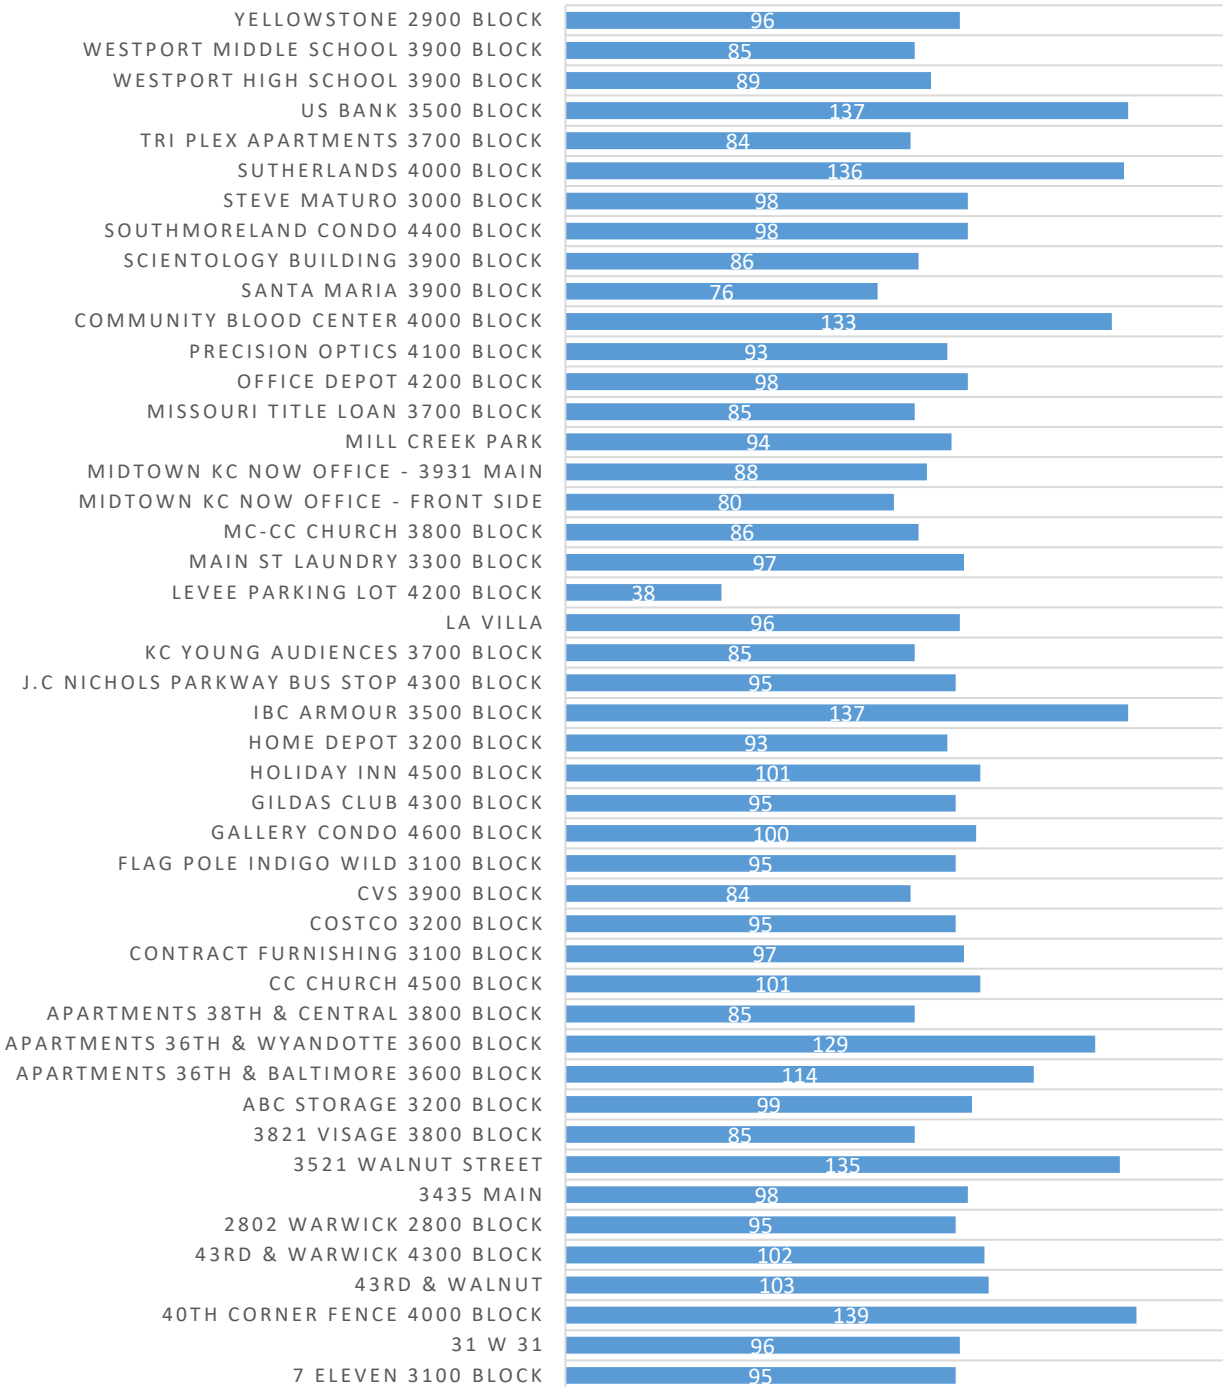

Incident Location by Month

05/01/2019 - 05/31/2019

On-Premise Location	May	Total
1 E 45TH ST	3	3
1 W ARMOUR BLVD	3	3
10 W 36TH ST	1	1
100 W 31ST TER	5	5
101 W 36TH ST	5	5
104 E 39TH ST	1	1
11 W 38TH ST	1	1
111 E LINWOOD BLVD	29	29
114-116 W 36TH ST	6	6
12 W VIETNAM VETERANS MEMORIAL DR	6	6
123 E LINWOOD BLVD	3	3
130 E LINWOOD BLVD	9	9
131 E 39TH ST	4	4
18 W 38TH ST	1	1
19 W LINWOOD BLVD	2	2
2 EMANUEL CLEAVER II BLVD	3	3
20 W LINWOOD BLVD	4	4
20 WESTPORT RD	1	1
200 E 43RD ST	1	1
200 E LINWOOD BLVD	4	4
21 W 43RD ST	10	10
23 E LINWOOD BLVD	2	2
241 E LINWOOD BLVD	23	23
2800 WARWICK TFWY	18	18
2823 MAIN ST	6	6
2825 MAIN ST	1	1
2838 WARWICK TFWY	1	1
2841 MAIN ST	1	1
2911 MAIN ST	5	5
2940 BALTIMORE AVE	8	8
2940 MAIN ST	6	6
2975 MAIN ST	5	5
30 E LINWOOD BLVD	1	1
300 E 39TH ST	1	1
3001 MAIN ST	7	7
3011 MAIN ST	9	9
3017 MAIN ST	1	1
3021 MAIN ST	2	2

Incident Location by Month

05/01/2019 - 05/31/2019

On-Premise Location	May	Total
3740 WYANDOTTE ST	1	1
3742 MAIN ST	11	11
3743 MAIN ST	2	2
3800 BALTIMORE Ave	5	5
3810 MAIN ST	2	2
3814 MAIN ST	1	1
3821 MAIN ST	4	4
3826 MAIN ST	1	1
3838 MAIN ST	5	5
3901 MAIN ST	4	4
3902 MAIN ST	22	22
3906 BALTIMORE AVE	1	1
3921 MAIN ST	2	2
3933 MAIN ST	1	1
3947 MAIN ST	2	2
3951 MAIN ST	4	4
400 E LINWOOD BLVD	2	2
4018 MAIN ST	1	1
4040 MAIN ST	5	5
4041 MAIN ST	11	11
4100 MAIN ST	8	8
4101 MAIN ST	17	17
4120 BALTIMORE AVE	2	2
4181 BROADWAY ST	14	14
4200 MAIN ST	4	4
4201 MAIN ST	19	19
4218 WALNUT ST	15	15
4225 BALTIMORE AVE	1	1
4231 MAIN ST	5	5
4242 MAIN ST	6	6
4300 WARWICK BLVD	2	2
4301 MAIN ST	6	6
4309 MAIN ST	1	1
4318 MAIN ST	1	1
4324 MAIN ST	1	1
4327 MAIN ST	11	11
4328 WALNUT ST	8	8
4400 WALNUT ST	1	1

Incident Location by Month

05/01/2019 - 05/31/2019

On-Premise Location	May	Total
4420 WARWICK BLVD	6	6
4500 MAIN ST	1	1
4535 MAIN ST	11	11
4545 MAIN ST	1	1
4601 MAIN ST	7	7
Total	625	625

Main Street CID Checkpoint Scans

MAIN STREET CID CHECKPOINT SCANS BY LOCATION

Checkpoint Scans Grand Total

4,526