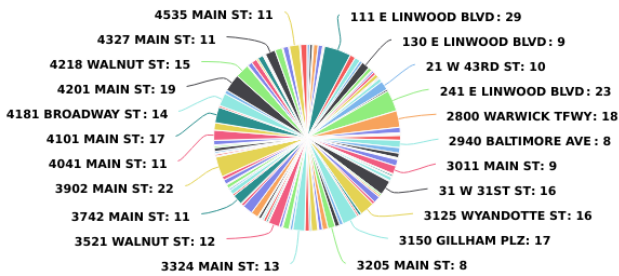

Main Street CID Incident Analysis

05/01/2019 - 05/31/2019

Multi-dimension Overview

05/01/2019 - 05/31/2019

Incident Category

Account

On-Premise Location

Year / Month

Incident Location by Day of Week

05/01/2019 - 05/31/2019

On-Premise Location	Sun	Mon	Tue	Wed	Thu	Fri	Sat	Total
1 E 45TH ST			1		2			3
1 W ARMOUR BLVD					1	1	1	3
10 W 36TH ST		1						1
100 W 31ST TER			3	1	1			5
101 W 36TH ST	3						2	5
104 E 39TH ST			1					1
11 W 38TH ST				1				1
111 E LINWOOD BLVD	1	5	6	4	6	6	1	29
114-116 W 36TH ST	3		1				2	6
12 W VIETNAM VETERANS MEMORIAL DR		1		3	1	1		6
123 E LINWOOD BLVD		1	1		1			3
130 E LINWOOD BLVD			2	4	1	2		9
131 E 39TH ST	1	2		1				4
18 W 38TH ST						1		1
19 W LINWOOD BLVD					1	1		2
2 EMANUEL CLEAVER II BLVD		1			1	1		3
20 W LINWOOD BLVD		1			2	1		4
20 WESTPORT RD					1			1
200 E 43RD ST					1			1
200 E LINWOOD BLVD				2		2		4
21 W 43RD ST		2	1	3	2	2		10
23 E LINWOOD BLVD		1				1		2
241 E LINWOOD BLVD		2	5	4	6	5	1	23
2800 WARWICK TFWY		3	3	3	5	4		18
2823 MAIN ST			3	1	2			6
2825 MAIN ST		1						1
2838 WARWICK TFWY		1						1
2841 MAIN ST		1						1
2911 MAIN ST		1	1		1	2		5
2940 BALTIMORE AVE		2		3	1	2		8
2940 MAIN ST		1	1	1		3		6
2975 MAIN ST		1	1	1	1	1		5
30 E LINWOOD BLVD						1		1
300 E 39TH ST		1						1
3001 MAIN ST		1	2	2		2		7
3011 MAIN ST			3	2	4			9
3017 MAIN ST					1			1

Incident Location by Month

05/01/2019 - 05/31/2019

On-Premise Location	May	Total
4420 WARWICK BLVD	6	6
4500 MAIN ST	1	1
4535 MAIN ST	11	11
4545 MAIN ST	1	1
4601 MAIN ST	7	7
Total	625	625

Main Street CID Checkpoint Scans

MAIN STREET CID CHECKPOINT SCANS BY LOCATION

Checkpoint Scans Grand Total

4,526