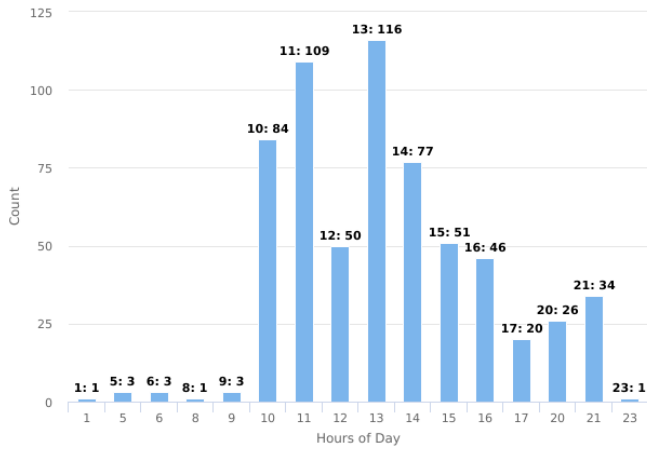

Day of Week

Incident Severity Level (1-5)

Multi-dimension Overview

05/01/2019 - 05/31/2019

Hours of Day

Incident Category by Day of Week

05/01/2019 - 05/31/2019

Incident Category	Sun	Mon	Tue	Wed	Thu	Fri	Sat	Total
Accident / Personal Injury						1		1
Aggravated Assault	1				1			2
Bus Shelters/Stops		2	1		1		1	5
Casualty Slip or Fall							1	1
Door Checks							1	1
Drug Activity					2			2
Homeless Contact			1	3	1	1		6
Motor Vehicle / Suspicious	1				1		1	3
Panhandler Contact	1	5	4		2	1		13
Parking Lot Patrolled	5	24	27	37	51	27	1	172
Property Checks	29	53	51	46	82	75	23	359
Property Damage				1			1	2
Property Theft						1		1
Public Drinking				4	1	1		6
Trespass / Information For Charge	4	8	5	17	6	10		50
Vehicle Accident						1		1
Total	41	92	89	108	148	118	29	625