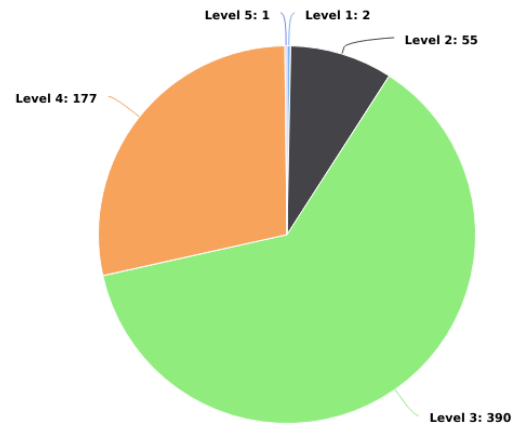

Main Street CID Incident Analysis

05/01/2019 - 05/31/2019

Multi-dimension Overview

05/01/2019 - 05/31/2019

Incident Category

Account

On-Premise Location

Year / Month

Day of Week

Incident Severity Level (1-5)

Multi-dimension Overview

05/01/2019 - 05/31/2019

Hours of Day

Incident Category by Day of Week

05/01/2019 - 05/31/2019

Incident Category	Sun	Mon	Tue	Wed	Thu	Fri	Sat	Total
Accident / Personal Injury						1		1
Aggravated Assault	1				1			2
Bus Shelters/Stops		2	1		1		1	5
Casualty Slip or Fall							1	1
Door Checks							1	1
Drug Activity					2			2
Homeless Contact			1	3	1	1		6
Motor Vehicle / Suspicious	1				1		1	3
Panhandler Contact	1	5	4		2	1		13
Parking Lot Patrolled	5	24	27	37	51	27	1	172
Property Checks	29	53	51	46	82	75	23	359
Property Damage				1			1	2
Property Theft						1		1
Public Drinking				4	1	1		6
Trespass / Information For Charge	4	8	5	17	6	10		50
Vehicle Accident						1		1
Total	41	92	89	108	148	118	29	625

Incident Category by Month

05/01/2019 - 05/31/2019

Incident Category	May	Total
Accident / Personal Injury	1	1
Aggravated Assault	2	2
Bus Shelters/Stops	5	5
Casualty Slip or Fall	1	1
Door Checks	1	1
Drug Activity	2	2
Homeless Contact	6	6
Motor Vehicle / Suspicious	3	3
Panhandler Contact	13	13
Parking Lot Patrolled	172	172
Property Checks	359	359
Property Damage	2	2
Property Theft	1	1
Public Drinking	6	6
Trespass / Information For Charge	50	50
Vehicle Accident	1	1
Total	625	625