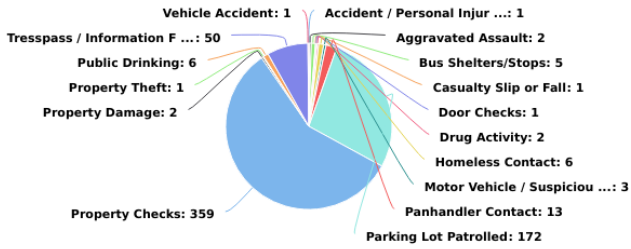

Main Street CID Incident Analysis

05/01/2019 - 05/31/2019

Multi-dimension Overview

05/01/2019 - 05/31/2019

Incident Category

Account

On-Premise Location

Year / Month

Day of Week

Incident Severity Level (1-5)

Multi-dimension Overview

05/01/2019 - 05/31/2019

Hours of Day

Incident Category by Day of Week

05/01/2019 - 05/31/2019

Incident Category	Sun	Mon	Tue	Wed	Thu	Fri	Sat	Total
Accident / Personal Injury						1		1
Aggravated Assault	1				1			2
Bus Shelters/Stops		2	1		1		1	5
Casualty Slip or Fall							1	1
Door Checks							1	1
Drug Activity					2			2
Homeless Contact			1	3	1	1		6
Motor Vehicle / Suspicious	1				1		1	3
Panhandler Contact	1	5	4		2	1		13
Parking Lot Patrolled	5	24	27	37	51	27	1	172
Property Checks	29	53	51	46	82	75	23	359
Property Damage				1			1	2
Property Theft						1		1
Public Drinking				4	1	1		6
Trespass / Information For Charge	4	8	5	17	6	10		50
Vehicle Accident						1		1
Total	41	92	89	108	148	118	29	625

Incident Category by Month

05/01/2019 - 05/31/2019

Incident Category	May	Total
Accident / Personal Injury	1	1
Aggravated Assault	2	2
Bus Shelters/Stops	5	5
Casualty Slip or Fall	1	1
Door Checks	1	1
Drug Activity	2	2
Homeless Contact	6	6
Motor Vehicle / Suspicious	3	3
Panhandler Contact	13	13
Parking Lot Patrolled	172	172
Property Checks	359	359
Property Damage	2	2
Property Theft	1	1
Public Drinking	6	6
Trespass / Information For Charge	50	50
Vehicle Accident	1	1
Total	625	625

MAIN STREET CID CHECKPOINT SCANS BY LOCATION

Checkpoint Scans Grand Total

4,526