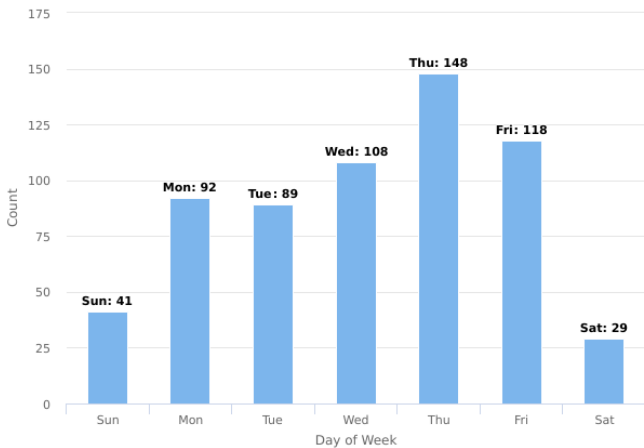

Main Street CID Incident Analysis

05/01/2019 - 05/31/2019

Multi-dimension Overview

05/01/2019 - 05/31/2019

Incident Category

Account

On-Premise Location

Year / Month

Day of Week

Incident Severity Level (1-5)

Multi-dimension Overview

05/01/2019 - 05/31/2019

Hours of Day

Incident Category by Day of Week

05/01/2019 - 05/31/2019

Incident Category	Sun	Mon	Tue	Wed	Thu	Fri	Sat	Total
Accident / Personal Injury						1		1
Aggravated Assault	1				1			2
Bus Shelters/Stops		2	1		1		1	5
Casualty Slip or Fall							1	1
Door Checks							1	1
Drug Activity					2			2
Homeless Contact			1	3	1	1		6
Motor Vehicle / Suspicious	1				1		1	3
Panhandler Contact	1	5	4		2	1		13
Parking Lot Patrolled	5	24	27	37	51	27	1	172
Property Checks	29	53	51	46	82	75	23	359
Property Damage				1			1	2
Property Theft						1		1
Public Drinking				4	1	1		6
Trespass / Information For Charge	4	8	5	17	6	10		50
Vehicle Accident						1		1
Total	41	92	89	108	148	118	29	625

Incident Category by Month

05/01/2019 - 05/31/2019

Incident Category	May	Total
Accident / Personal Injury	1	1
Aggravated Assault	2	2
Bus Shelters/Stops	5	5
Casualty Slip or Fall	1	1
Door Checks	1	1
Drug Activity	2	2
Homeless Contact	6	6
Motor Vehicle / Suspicious	3	3
Panhandler Contact	13	13
Parking Lot Patrolled	172	172
Property Checks	359	359
Property Damage	2	2
Property Theft	1	1
Public Drinking	6	6
Trespass / Information For Charge	50	50
Vehicle Accident	1	1
Total	625	625