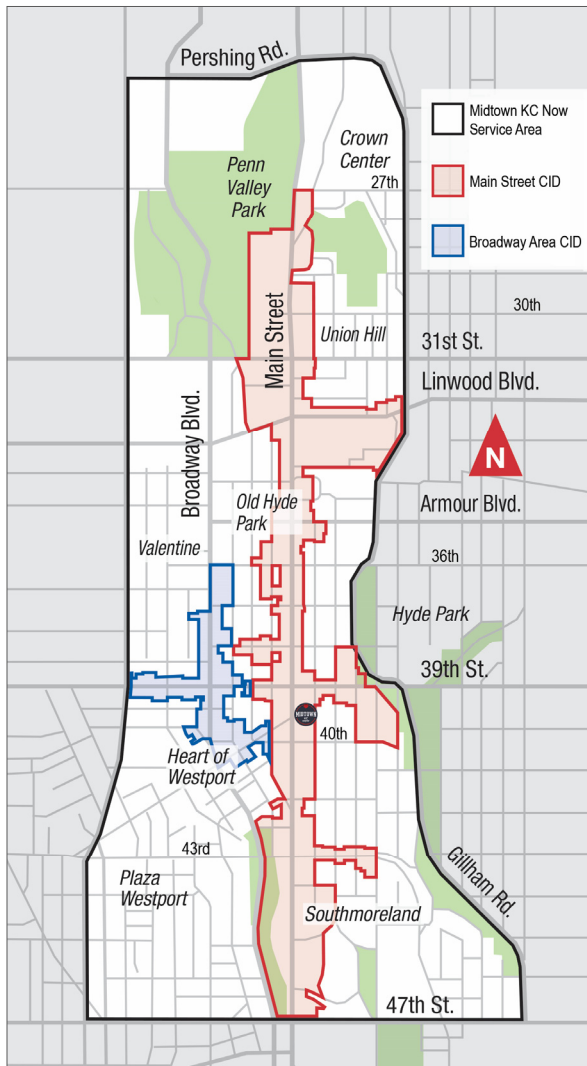

Midtown KC Now Community Engagement Events & Initiatives

- The Midtown Weekly Newsletter
- Coffee Klatch (monthly)
- Networking Luncheon (monthly)
- Midtown Real Estate Exchange (quarterly)
- Midtown Neighborhood Forum
- Midtown Small Business Forum
- Drug Take Back (spring/fall)
- Party in the Parking Lot (spring)
- Annual Pedestrian Count
- Small Business Saturday (fall)
- Façade Improvement Grants (year-round)
- The Main Event Annual Awards

Midtown KC Now staff serve on local, national and global boards, commissions, and committees and to encourage development that is appropriate and essential to our urban community.

- Urban Land Institute
- Midtown/Plaza Area Plan Implementation Committee
- Greater Downtown Area Plan Implementation Committee
- Streetcar Team - Main Street Extension
- KC Regional Transit Alliance
- Incremental Development Alliance, KC Chapter
- Complete Count Committee for 2020 Census
- Linwood Corridor Plan Steering Committee
- Congress for the New Urbanism
- Metropolitan Community Service Program
- Alcoholic Beverage Advisory Group
- Heartland Community Connection

Memberships

- International Downtown Association
- Nonprofit Connect

SUPPORT MIDTOWN KC NOW!

Midtown KC Now is a donor-funded organization. People and organizations like you donate so the benefits to the community where we live, work, and play, will continue. Contact us or donate at midtownkcnow.org. Midtown KC Now is a 501c3. Donations are 100% tax deductible.

Midtown KC Now

3931 Main Street, Kansas City, MO 64111 • 816.753.3820 • midtownkcnow.org