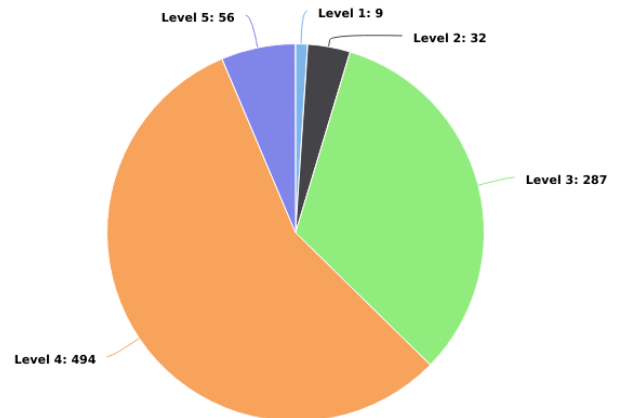

Broadway CID Incident Analysis
04/01/2019 - 04/30/2019

Multi-dimension Overview

04/01/2019 - 04/30/2019

Incident Category

Account

On-Premise Location

Year / Month

Day of Week

Incident Severity Level (1-5)

Multi-dimension Overview

04/01/2019 - 04/30/2019

Hours of Day

Incident Category by Day of Week

04/01/2019 - 04/30/2019

Incident Category	Sun	Mon	Tue	Wed	Thu	Fri	Sat	Total
Assault / Weapons							1	1
Bus Shelters/Stops	1		2					3
Disturbance / Fighting		1	2	1			1	5
Door Checks	13	4	12	12	4		10	55
Drug Activity	1	1					1	3
Emergency / Hazardous Substance			2					2
Found / Property				1				1
Homeless Contact	13	5	10	5	4	2	5	44
Lost / Person				1				1
Motor Vehicle / Suspicious	6			2				8
Panhandler Contact	3	2	7	5	1	1	2	21
Parking Lot Patrolled	113	44	94	62	59	21	97	490
Parks			1					1
Property Checks	34	37	38	34	21		44	208
Property Theft					1			1
Public Drinking							2	2
Shoplifting				3				3
Tresspass / Information For Charge	2	14	5	6			2	29
Total	186	108	173	132	90	24	165	878