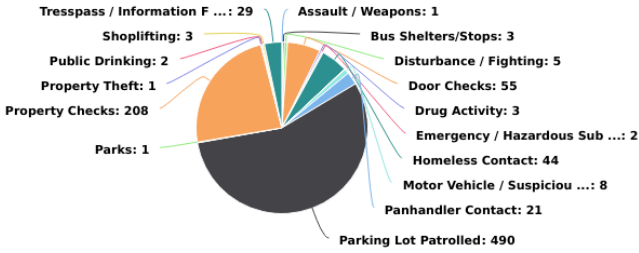

Broadway CID Incident Analysis
04/01/2019 - 04/30/2019

Multi-dimension Overview

04/01/2019 - 04/30/2019

Incident Category

Account

On-Premise Location

Year / Month

Day of Week

Incident Severity Level (1-5)

Multi-dimension Overview

04/01/2019 - 04/30/2019

Hours of Day

Incident Category by Day of Week

04/01/2019 - 04/30/2019

Incident Category	Sun	Mon	Tue	Wed	Thu	Fri	Sat	Total
Assault / Weapons							1	1
Bus Shelters/Stops	1		2					3
Disturbance / Fighting		1	2	1			1	5
Door Checks	13	4	12	12	4		10	55
Drug Activity	1	1					1	3
Emergency / Hazardous Substance			2					2
Found / Property				1				1
Homeless Contact	13	5	10	5	4	2	5	44
Lost / Person				1				1
Motor Vehicle / Suspicious	6			2				8
Panhandler Contact	3	2	7	5	1	1	2	21
Parking Lot Patrolled	113	44	94	62	59	21	97	490
Parks			1					1
Property Checks	34	37	38	34	21		44	208
Property Theft					1			1
Public Drinking							2	2
Shoplifting				3				3
Tresspass / Information For Charge	2	14	5	6			2	29
Total	186	108	173	132	90	24	165	878

Incident Category by Month

04/01/2019 - 04/30/2019

Incident Category	Apr	Total
Assault / Weapons	1	1
Bus Shelters/Stops	3	3
Disturbance / Fighting	5	5
Door Checks	55	55
Drug Activity	3	3
Emergency / Hazardous Substance	2	2
Found / Property	1	1
Homeless Contact	44	44
Lost / Person	1	1
Motor Vehicle / Suspicious	8	8
Panhandler Contact	21	21
Parking Lot Patrolled	490	490
Parks	1	1
Property Checks	208	208
Property Theft	1	1
Public Drinking	2	2
Shoplifting	3	3
Tresspass / Information For Charge	29	29
Total	878	878

Broadway CID Checkpoint Scans

BROADWAY CID CHECKPOINT SCANS BY LOCATION

Checkpoints Scans Grand Total

3,518