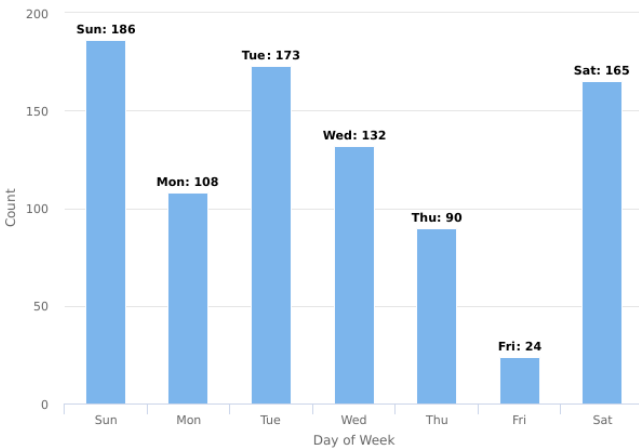

Broadway CID Incident Analysis
04/01/2019 - 04/30/2019

Multi-dimension Overview

04/01/2019 - 04/30/2019

Incident Category

Account

On-Premise Location

Year / Month

Day of Week

Incident Severity Level (1-5)

Multi-dimension Overview

04/01/2019 - 04/30/2019

Hours of Day

Incident Category by Day of Week

04/01/2019 - 04/30/2019

Incident Category	Sun	Mon	Tue	Wed	Thu	Fri	Sat	Total
Assault / Weapons							1	1
Bus Shelters/Stops	1		2					3
Disturbance / Fighting		1	2	1			1	5
Door Checks	13	4	12	12	4		10	55
Drug Activity	1	1					1	3
Emergency / Hazardous Substance			2					2
Found / Property				1				1
Homeless Contact	13	5	10	5	4	2	5	44
Lost / Person				1				1
Motor Vehicle / Suspicious	6			2				8
Panhandler Contact	3	2	7	5	1	1	2	21
Parking Lot Patrolled	113	44	94	62	59	21	97	490
Parks			1					1
Property Checks	34	37	38	34	21		44	208
Property Theft					1			1
Public Drinking							2	2
Shoplifting				3				3
Tresspass / Information For Charge	2	14	5	6			2	29
Total	186	108	173	132	90	24	165	878