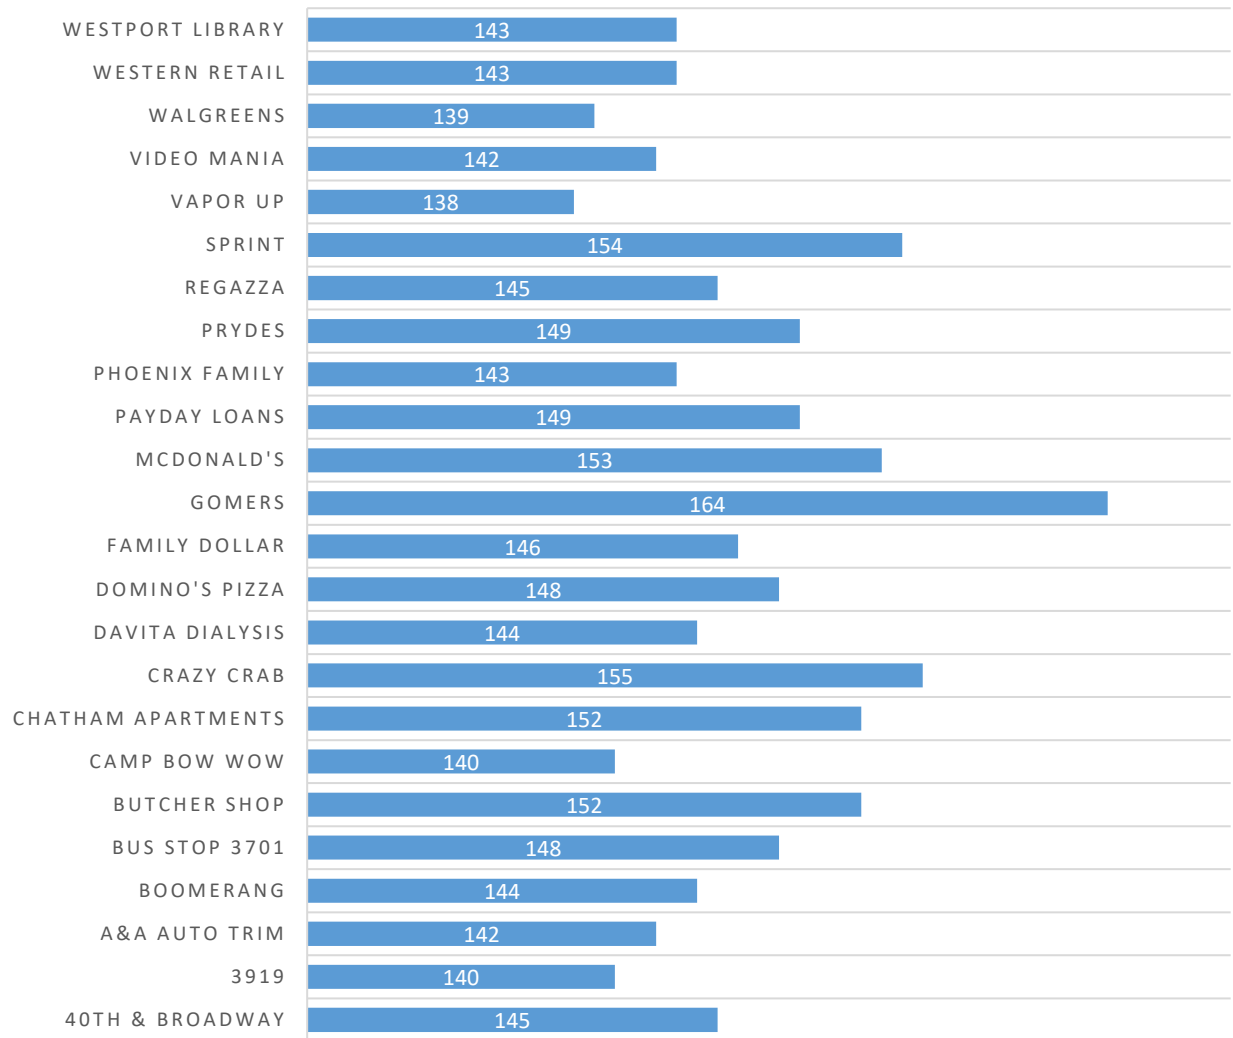

Incident Location by Month

04/01/2019 - 04/30/2019

On-Premise Location	Apr	Total
619 W 39TH ST	1	1
622 W 39TH ST	7	7
625 W 39TH ST	18	18
632 W 39TH ST	14	14
638 W 39TH ST	21	21
647 W 39TH ST	15	15
Total	878	878

Broadway CID Checkpoint Scans

BROADWAY CID CHECKPOINT SCANS BY LOCATION

Checkpoints Scans Grand Total

3,518