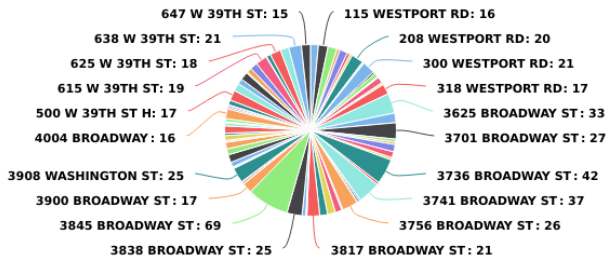

Broadway CID Incident Analysis
04/01/2019 - 04/30/2019

Multi-dimension Overview

04/01/2019 - 04/30/2019

Incident Category

Account

On-Premise Location

Year / Month

Day of Week

Incident Location by Day of Week

04/01/2019 - 04/30/2019

On-Premise Location	Sun	Mon	Tue	Wed	Thu	Fri	Sat	Total
104 WESTPORT RD	1	1	2	1	2	1	5	13
115 WESTPORT RD	4		4	1	2	1	4	16
118 WESTPORT RD	1	1	2	4	2		5	15
201 W 39TH ST		1	2	1			1	5
204 W 39TH ST	3	1	4	2	1	1	1	13
204 WESTPORT RD			1	2	2			5
205 WESTPORT RD		1	3					4
208 WESTPORT RD	4	2	2	4	5		3	20
212 W 39TH ST						1		1
214 W 39TH ST			2					2
300 WESTPORT RD	4	2	3	3	1		8	21
301 WESTPORT RD	2			1				3
309 WESTPORT RD	2	1	1		1		2	7
310 WESTPORT RD			1					1
311 W 39TH ST		1						1
311 WESTPORT RD		1	3	2			4	10
315 WESTPORT RD	1	1		1				3
316 WESTPORT RD			1					1
318 WESTPORT RD	5	2	3		2		5	17
3625 BROADWAY ST	5	3	5	4	8	1	7	33
3637 BROADWAY ST	4	2	4	2	2		2	16
3701 BROADWAY ST	5		12	4	3	2	1	27
3715 BROADWAY ST	4		1					5
3721 BROADWAY ST		1	1				2	4
3725 BROADWAY ST	3	2	3	2	2			12
3726 Broadway St	1		4	1	2	1	1	10
3727 BROADWAY ST			3	1				4
3736 BROADWAY ST	11	9	6	7	4		5	42
3740 BROADWAY ST		1	2				1	4
3741 BROADWAY ST	11	5	5	6	4	1	5	37
3744 BROADWAY ST		2		1				3
3747 BROADWAY ST	1	1		1				3
3756 BROADWAY BLVD	1							1
3756 BROADWAY ST	7	4	3	4	3		5	26
3770 BROADWAY ST			1				1	2
3786 BROADWAY ST	2	1	5		1		2	11
3800 BROADWAY ST	3		5	1	1		3	13
3805 BROADWAY ST	4	1	1	3			4	13

Incident Location by Day of Week

04/01/2019 - 04/30/2019

On-Premise Location	Sun	Mon	Tue	Wed	Thu	Fri	Sat	Total
619 W 39TH ST						1		1
622 W 39TH ST	1		3	1		1	1	7
625 W 39TH ST	6		4	2	2		4	18
632 W 39TH ST	4	1	3	2	1		3	14
638 W 39TH ST	4	5	4	2	2	1	3	21
647 W 39TH ST	2	4	2	2	1	1	3	15
Total	186	108	173	132	90	24	165	878

Broadway CID Checkpoint Scans

BROADWAY CID CHECKPOINT SCANS BY LOCATION

Checkpoints Scans Grand Total

3,518