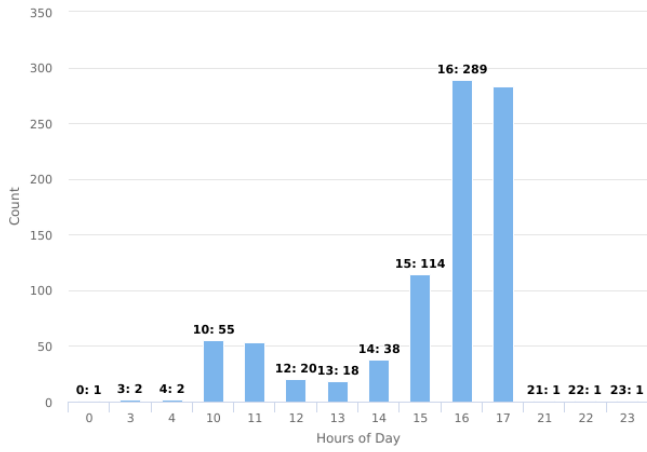

Incident Severity Level (1-5)

Multi-dimension Overview

04/01/2019 - 04/30/2019

Hours of Day

Incident Category by Day of Week

04/01/2019 - 04/30/2019

Incident Category	Sun	Mon	Tue	Wed	Thu	Fri	Sat	Total
Assault / Weapons							1	1
Bus Shelters/Stops	1		2					3
Disturbance / Fighting		1	2	1			1	5
Door Checks	13	4	12	12	4		10	55
Drug Activity	1	1					1	3
Emergency / Hazardous Substance			2					2
Found / Property				1				1
Homeless Contact	13	5	10	5	4	2	5	44
Lost / Person				1				1
Motor Vehicle / Suspicious	6			2				8
Panhandler Contact	3	2	7	5	1	1	2	21
Parking Lot Patrolled	113	44	94	62	59	21	97	490
Parks			1					1
Property Checks	34	37	38	34	21		44	208
Property Theft					1			1
Public Drinking							2	2
Shoplifting				3				3
Tresspass / Information For Charge	2	14	5	6			2	29
Total	186	108	173	132	90	24	165	878