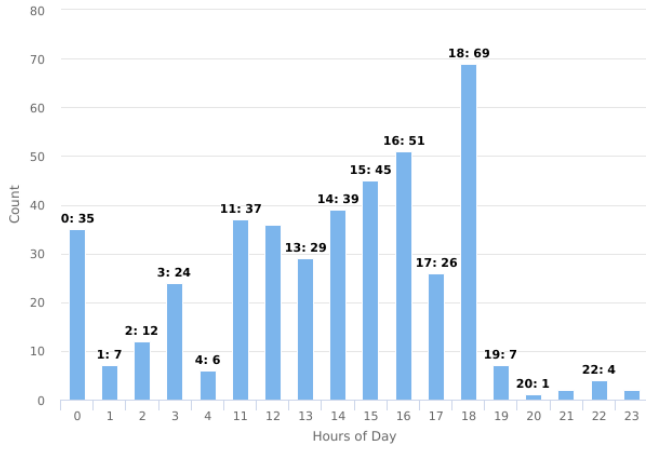

Day of Week

Incident Severity Level (1-5)

Multi-dimension Overview

07/01/2019 - 07/31/2019

Hours of Day

Incident Category by Day of Week

07/01/2019 - 07/31/2019

Incident Category	Sun	Mon	Tue	Wed	Thu	Fri	Sat	Total
Bus Shelters/Stops	6	1		1	1		1	10
Disturbance / Fighting		2	1	3	1	2		9
Door Checks	3						4	7
Drug Activity	1	1	4	3	1		1	11
Emergency / Gas Leak	1							1
Found / Property			3			1	2	6
Homeless Contact	7	9	9	16	1	11	11	64
Lost / Person		1						1
Medical Call		1	2				1	4
Motor Vehicle / Suspicious			1		1	1	5	8
Panhandler Contact	1	7	7	6	3	6	3	33
Parking Lot Patrolled	26	4	16	8	5	1	18	78
Parks							1	1
Property Checks	27	7	26	16	10	3	18	107
Property Damage	1			2			3	6
Property Theft	1							1
Public Drinking	1	1	2			1	1	6
Shoplifting		1						1
Tresspass / Information For Charge	10	13	22	14	5	4	8	76
Vehicle Accident				1	1			2
Total	85	48	93	70	29	30	77	432