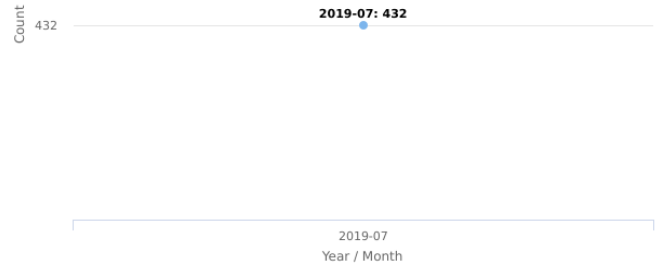

Broadway CID Incident Analysis

07/01/2019 - 07/31/2019

Multi-dimension Overview

07/01/2019 - 07/31/2019

Incident Category

Account

On-Premise Location

Year / Month