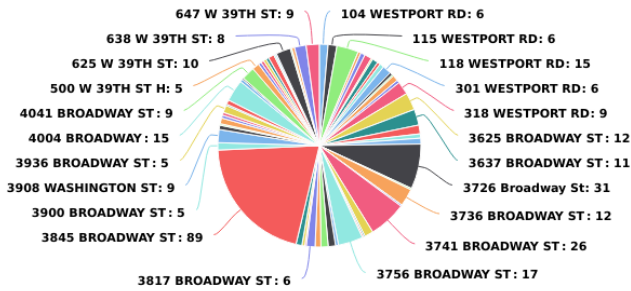

On-Premise Location