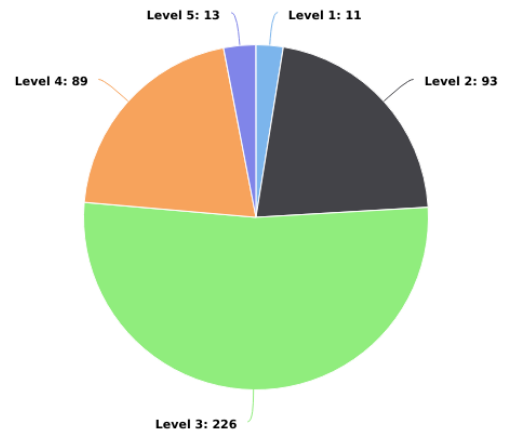

Broadway CID Incident Analysis

07/01/2019 - 07/31/2019

Multi-dimension Overview

07/01/2019 - 07/31/2019

Incident Category

Account

On-Premise Location

Year / Month

Day of Week

Incident Severity Level (1-5)

Multi-dimension Overview

07/01/2019 - 07/31/2019

Hours of Day

Incident Category by Day of Week

07/01/2019 - 07/31/2019

Incident Category	Sun	Mon	Tue	Wed	Thu	Fri	Sat	Total
Bus Shelters/Stops	6	1		1	1		1	10
Disturbance / Fighting		2	1	3	1	2		9
Door Checks	3						4	7
Drug Activity	1	1	4	3	1		1	11
Emergency / Gas Leak	1							1
Found / Property			3			1	2	6
Homeless Contact	7	9	9	16	1	11	11	64
Lost / Person		1						1
Medical Call		1	2				1	4
Motor Vehicle / Suspicious			1		1	1	5	8
Panhandler Contact	1	7	7	6	3	6	3	33
Parking Lot Patrolled	26	4	16	8	5	1	18	78
Parks							1	1
Property Checks	27	7	26	16	10	3	18	107
Property Damage	1			2			3	6
Property Theft	1							1
Public Drinking	1	1	2			1	1	6
Shoplifting		1						1
Tresspass / Information For Charge	10	13	22	14	5	4	8	76
Vehicle Accident				1	1			2
Total	85	48	93	70	29	30	77	432

Incident Category by Month

07/01/2019 - 07/31/2019

Incident Category	Jul	Total
Bus Shelters/Stops	10	10
Disturbance / Fighting	9	9
Door Checks	7	7
Drug Activity	11	11
Emergency / Gas Leak	1	1
Found / Property	6	6
Homeless Contact	64	64
Lost / Person	1	1
Medical Call	4	4
Motor Vehicle / Suspicious	8	8
Panhandler Contact	33	33
Parking Lot Patrolled	78	78
Parks	1	1
Property Checks	107	107
Property Damage	6	6
Property Theft	1	1
Public Drinking	6	6
Shoplifting	1	1
Tresspass / Information For Charge	76	76
Vehicle Accident	2	2
Total	432	432