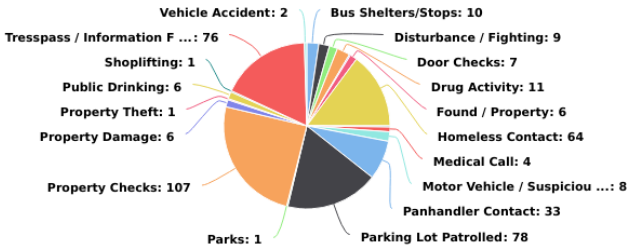

Broadway CID Incident Analysis

07/01/2019 - 07/31/2019

Multi-dimension Overview

07/01/2019 - 07/31/2019

Incident Category

Account

On-Premise Location

Year / Month

Day of Week

Incident Severity Level (1-5)

Multi-dimension Overview

07/01/2019 - 07/31/2019

Hours of Day

Incident Category by Day of Week

07/01/2019 - 07/31/2019

Incident Category	Sun	Mon	Tue	Wed	Thu	Fri	Sat	Total
Bus Shelters/Stops	6	1		1	1		1	10
Disturbance / Fighting		2	1	3	1	2		9
Door Checks	3						4	7
Drug Activity	1	1	4	3	1		1	11
Emergency / Gas Leak	1							1
Found / Property			3			1	2	6
Homeless Contact	7	9	9	16	1	11	11	64
Lost / Person		1						1
Medical Call		1	2				1	4
Motor Vehicle / Suspicious			1		1	1	5	8
Panhandler Contact	1	7	7	6	3	6	3	33
Parking Lot Patrolled	26	4	16	8	5	1	18	78
Parks							1	1
Property Checks	27	7	26	16	10	3	18	107
Property Damage	1			2			3	6
Property Theft	1							1
Public Drinking	1	1	2			1	1	6
Shoplifting		1						1
Tresspass / Information For Charge	10	13	22	14	5	4	8	76
Vehicle Accident				1	1			2
Total	85	48	93	70	29	30	77	432

Incident Category by Month

07/01/2019 - 07/31/2019

Incident Category	Jul	Total
Bus Shelters/Stops	10	10
Disturbance / Fighting	9	9
Door Checks	7	7
Drug Activity	11	11
Emergency / Gas Leak	1	1
Found / Property	6	6
Homeless Contact	64	64
Lost / Person	1	1
Medical Call	4	4
Motor Vehicle / Suspicious	8	8
Panhandler Contact	33	33
Parking Lot Patrolled	78	78
Parks	1	1
Property Checks	107	107
Property Damage	6	6
Property Theft	1	1
Public Drinking	6	6
Shoplifting	1	1
Tresspass / Information For Charge	76	76
Vehicle Accident	2	2
Total	432	432

Broadway CID Checkpoint Scans

BROADWAY CID CHECKPOINT SCANS BY LOCATION

Checkpoints Scans Grand Total

2,289