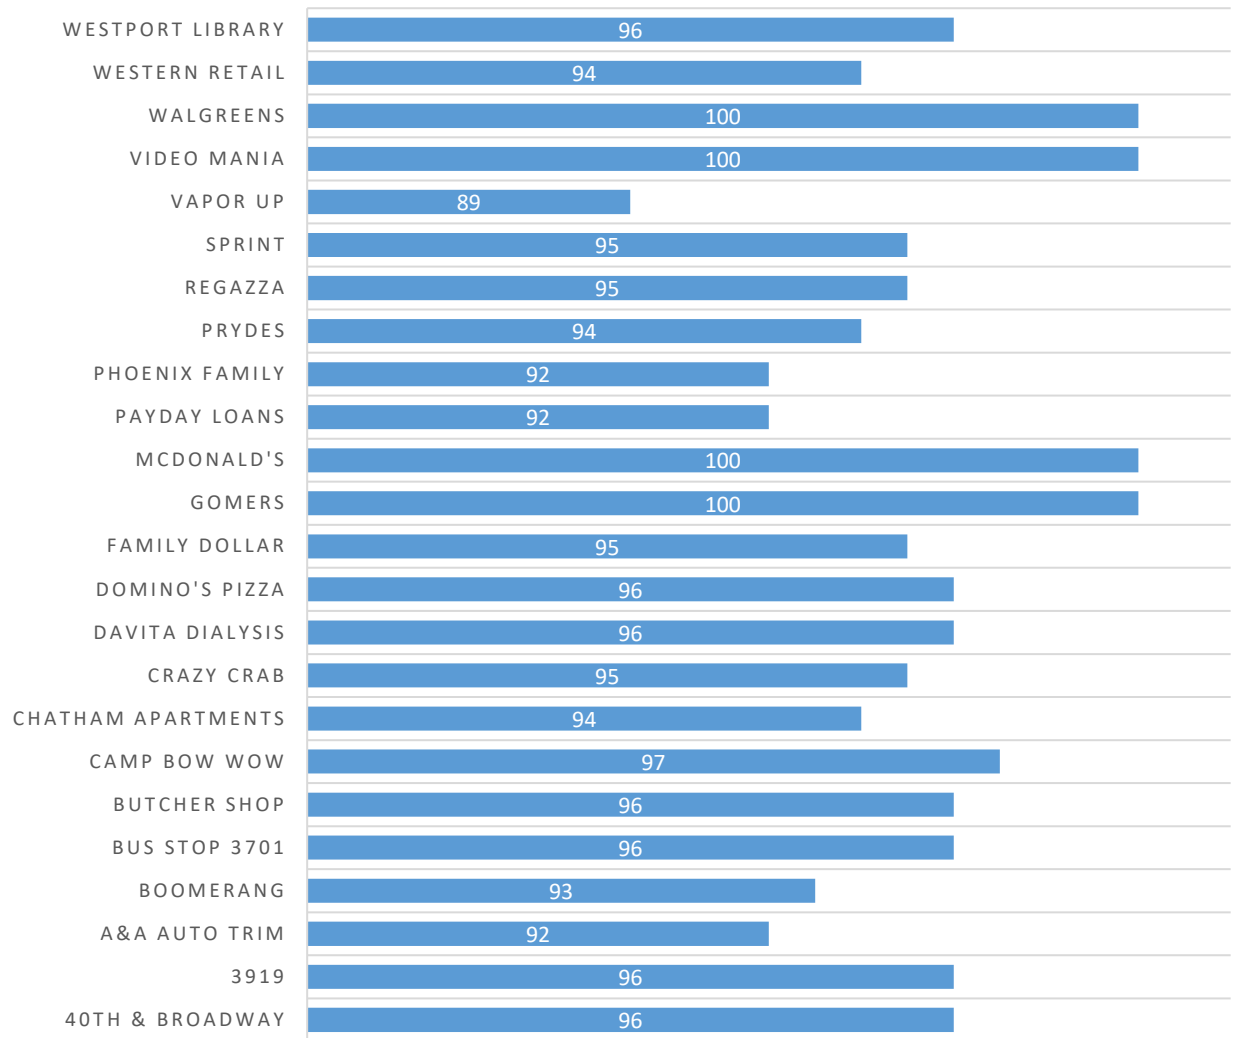

Incident Location by Month

07/01/2019 - 07/31/2019

On-Premise Location	Jul	Total
3845 BROADWAY ST	89	89
3900 BROADWAY ST	5	5
3908 WASHINGTON ST	9	9
3912 BROADWAY ST	3	3
3916 BROADWAY ST	1	1
3919 BROADWAY ST	4	4
3920 BROADWAY ST	2	2
3929 BROADWAY BLVD	2	2
3936 BROADWAY ST	5	5
3947 BROADWAY BLVD	1	1
3951 BROADWAY BLVD	3	3
4004 BROADWAY	15	15
4012 WASHINGTON ST	2	2
4035 BROADWAY ST	1	1
4041 BROADWAY ST	9	9
500 W 39TH ST H	5	5
511 W 39TH ST	2	2
515 W 39TH ST	2	2
600 W 39TH ST	2	2
611 W 39TH ST	2	2
614 W 39TH ST	4	4
615 W 39TH ST	1	1
619 W 39TH ST	1	1
625 W 39TH ST	10	10
629 W 39TH ST	1	1
632 W 39TH ST	2	2
638 W 39TH ST	8	8
647 W 39TH ST	9	9
Total	432	432

Broadway CID Checkpoint Scans

BROADWAY CID CHECKPOINT SCANS BY LOCATION

Checkpoints Scans Grand Total

2,289