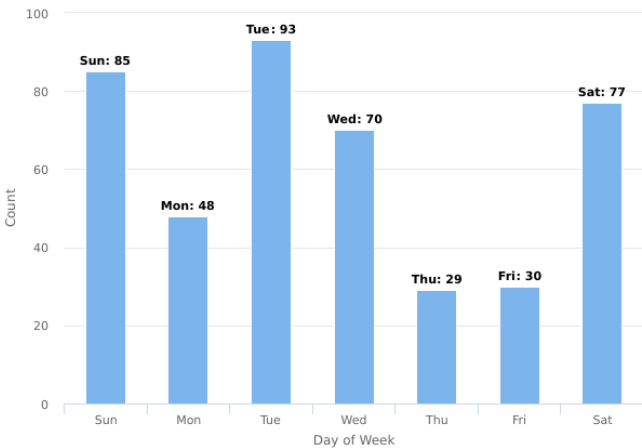

Broadway CID Incident Analysis

07/01/2019 - 07/31/2019

Multi-dimension Overview

07/01/2019 - 07/31/2019

Incident Category

Account

On-Premise Location

Year / Month

Day of Week

Incident Severity Level (1-5)

Multi-dimension Overview

07/01/2019 - 07/31/2019

Hours of Day

Incident Category by Day of Week

07/01/2019 - 07/31/2019

Incident Category	Sun	Mon	Tue	Wed	Thu	Fri	Sat	Total
Bus Shelters/Stops	6	1		1	1		1	10
Disturbance / Fighting		2	1	3	1	2		9
Door Checks	3						4	7
Drug Activity	1	1	4	3	1		1	11
Emergency / Gas Leak	1							1
Found / Property			3			1	2	6
Homeless Contact	7	9	9	16	1	11	11	64
Lost / Person		1						1
Medical Call		1	2				1	4
Motor Vehicle / Suspicious			1		1	1	5	8
Panhandler Contact	1	7	7	6	3	6	3	33
Parking Lot Patrolled	26	4	16	8	5	1	18	78
Parks							1	1
Property Checks	27	7	26	16	10	3	18	107
Property Damage	1			2			3	6
Property Theft	1							1
Public Drinking	1	1	2			1	1	6
Shoplifting		1						1
Tresspass / Information For Charge	10	13	22	14	5	4	8	76
Vehicle Accident				1	1			2
Total	85	48	93	70	29	30	77	432

Incident Category by Month

07/01/2019 - 07/31/2019

Incident Category	Jul	Total
Bus Shelters/Stops	10	10
Disturbance / Fighting	9	9
Door Checks	7	7
Drug Activity	11	11
Emergency / Gas Leak	1	1
Found / Property	6	6
Homeless Contact	64	64
Lost / Person	1	1
Medical Call	4	4
Motor Vehicle / Suspicious	8	8
Panhandler Contact	33	33
Parking Lot Patrolled	78	78
Parks	1	1
Property Checks	107	107
Property Damage	6	6
Property Theft	1	1
Public Drinking	6	6
Shoplifting	1	1
Tresspass / Information For Charge	76	76
Vehicle Accident	2	2
Total	432	432