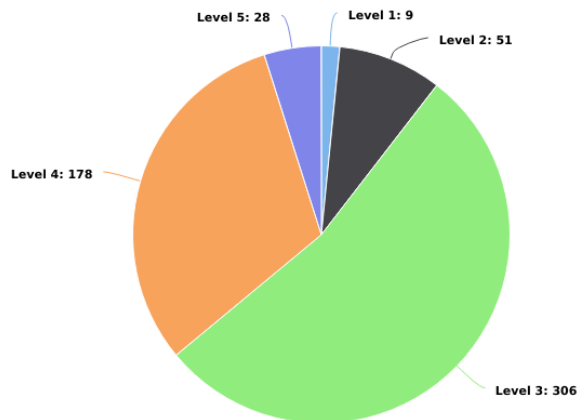

Broadway CID Incident Analysis
09/01/2019 - 09/30/2019

Multi-dimension Overview

09/01/2019 - 09/30/2019

Incident Category

Account

On-Premise Location

Year / Month

Day of Week

Incident Severity Level (1-5)

Multi-dimension Overview

09/01/2019 - 09/30/2019

Hours of Day

Incident Category by Day of Week

09/01/2019 - 09/30/2019

Incident Category	Sun	Mon	Tue	Wed	Thu	Fri	Sat	Total
Aggravated Assault			1					1
Bus Shelters/Stops		6	1	1	3	2	1	14
Disturbance / Fighting	4	1	1	1		1	1	9
Door Checks	6	4			6		3	19
Drug Activity	4				2	2	1	9
Found / Property		1						1
Homeless Contact	21	16	5	13	5	6	15	81
Information					1			1
Insecure / Door		2						2
Motor Vehicle / Suspicious	1	1				2		4
Panhandler Contact	3	4		5	1	3		16
Parking Lot Patrolled	45	20	1		41	14	43	164
Property Checks	48	29	24	10	47	24	11	193
Property Damage		1		1				2
Public Drinking	2					1		3
Shoplifting		4	1			1		6
Trespass / Information For Charge	3	1	4	2	13	11	4	38
Vehicle Accident		1						1
Welfare Check - Animal	1							1
Welfare Check - Elderly	1				4	1	1	7
Total	139	91	38	33	123	68	80	572

Incident Category by Month

09/01/2019 - 09/30/2019

Incident Category	Sep	Total
Aggravated Assault	1	1
Bus Shelters/Stops	14	14
Disturbance / Fighting	9	9
Door Checks	19	19
Drug Activity	9	9
Found / Property	1	1
Homeless Contact	81	81
Information	1	1
Insecure / Door	2	2
Motor Vehicle / Suspicious	4	4
Panhandler Contact	16	16
Parking Lot Patrolled	164	164
Property Checks	193	193
Property Damage	2	2
Public Drinking	3	3
Shoplifting	6	6
Tresspass / Information For Charge	38	38
Vehicle Accident	1	1
Welfare Check - Animal	1	1
Welfare Check - Elderly	7	7
Total	572	572