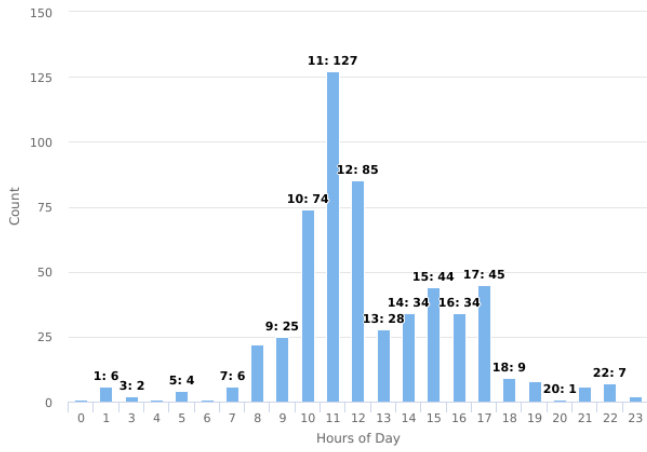

Incident Severity Level (1-5)

Multi-dimension Overview

09/01/2019 - 09/30/2019

Hours of Day

Incident Category by Day of Week

09/01/2019 - 09/30/2019

Incident Category	Sun	Mon	Tue	Wed	Thu	Fri	Sat	Total
Aggravated Assault			1					1
Bus Shelters/Stops		6	1	1	3	2	1	14
Disturbance / Fighting	4	1	1	1		1	1	9
Door Checks	6	4			6		3	19
Drug Activity	4				2	2	1	9
Found / Property		1						1
Homeless Contact	21	16	5	13	5	6	15	81
Information					1			1
Insecure / Door		2						2
Motor Vehicle / Suspicious	1	1				2		4
Panhandler Contact	3	4		5	1	3		16
Parking Lot Patrolled	45	20	1		41	14	43	164
Property Checks	48	29	24	10	47	24	11	193
Property Damage		1		1				2
Public Drinking	2					1		3
Shoplifting		4	1			1		6
Trespass / Information For Charge	3	1	4	2	13	11	4	38
Vehicle Accident		1						1
Welfare Check - Animal	1							1
Welfare Check - Elderly	1				4	1	1	7
Total	139	91	38	33	123	68	80	572

Incident Category by Month

09/01/2019 - 09/30/2019

Incident Category	Sep	Total
Aggravated Assault	1	1
Bus Shelters/Stops	14	14
Disturbance / Fighting	9	9
Door Checks	19	19
Drug Activity	9	9
Found / Property	1	1
Homeless Contact	81	81
Information	1	1
Insecure / Door	2	2
Motor Vehicle / Suspicious	4	4
Panhandler Contact	16	16
Parking Lot Patrolled	164	164
Property Checks	193	193
Property Damage	2	2
Public Drinking	3	3
Shoplifting	6	6
Tresspass / Information For Charge	38	38
Vehicle Accident	1	1
Welfare Check - Animal	1	1
Welfare Check - Elderly	7	7
Total	572	572