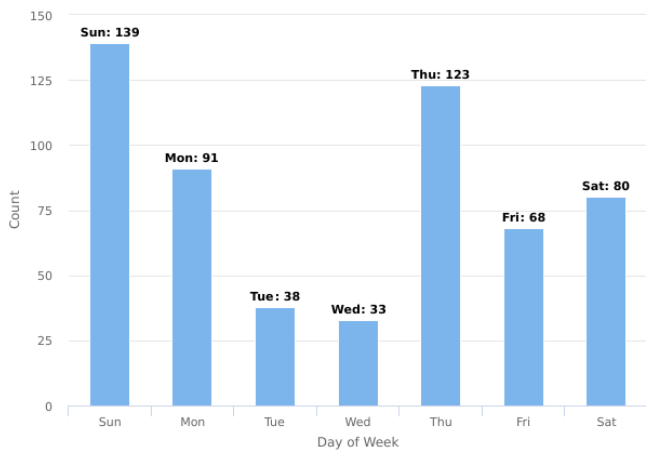

Broadway CID Incident Analysis
09/01/2019 - 09/30/2019

Multi-dimension Overview

09/01/2019 - 09/30/2019

Incident Category

Account

On-Premise Location

Year / Month

Day of Week

Incident Severity Level (1-5)

Multi-dimension Overview

09/01/2019 - 09/30/2019

Hours of Day

Incident Category by Day of Week

09/01/2019 - 09/30/2019

Incident Category	Sun	Mon	Tue	Wed	Thu	Fri	Sat	Total
Aggravated Assault			1					1
Bus Shelters/Stops		6	1	1	3	2	1	14
Disturbance / Fighting	4	1	1	1		1	1	9
Door Checks	6	4			6		3	19
Drug Activity	4				2	2	1	9
Found / Property		1						1
Homeless Contact	21	16	5	13	5	6	15	81
Information					1			1
Insecure / Door		2						2
Motor Vehicle / Suspicious	1	1				2		4
Panhandler Contact	3	4		5	1	3		16
Parking Lot Patrolled	45	20	1		41	14	43	164
Property Checks	48	29	24	10	47	24	11	193
Property Damage		1		1				2
Public Drinking	2					1		3
Shoplifting		4	1			1		6
Trespass / Information For Charge	3	1	4	2	13	11	4	38
Vehicle Accident		1						1
Welfare Check - Animal	1							1
Welfare Check - Elderly	1				4	1	1	7
Total	139	91	38	33	123	68	80	572

Incident Category by Month

09/01/2019 - 09/30/2019

Incident Category	Sep	Total
Aggravated Assault	1	1
Bus Shelters/Stops	14	14
Disturbance / Fighting	9	9
Door Checks	19	19
Drug Activity	9	9
Found / Property	1	1
Homeless Contact	81	81
Information	1	1
Insecure / Door	2	2
Motor Vehicle / Suspicious	4	4
Panhandler Contact	16	16
Parking Lot Patrolled	164	164
Property Checks	193	193
Property Damage	2	2
Public Drinking	3	3
Shoplifting	6	6
Tresspass / Information For Charge	38	38
Vehicle Accident	1	1
Welfare Check - Animal	1	1
Welfare Check - Elderly	7	7
Total	572	572