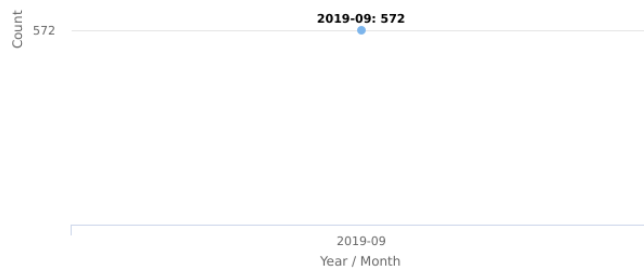

Broadway CID Incident Analysis
09/01/2019 - 09/30/2019

Multi-dimension Overview

09/01/2019 - 09/30/2019

Incident Category

Account

On-Premise Location

Year / Month

Day of Week

Incident Severity Level (1-5)

Multi-dimension Overview

09/01/2019 - 09/30/2019

Hours of Day

Incident Category by Day of Week

09/01/2019 - 09/30/2019

Incident Category	Sun	Mon	Tue	Wed	Thu	Fri	Sat	Total
Aggravated Assault			1					1
Bus Shelters/Stops		6	1	1	3	2	1	14
Disturbance / Fighting	4	1	1	1		1	1	9
Door Checks	6	4			6		3	19
Drug Activity	4				2	2	1	9
Found / Property		1						1
Homeless Contact	21	16	5	13	5	6	15	81
Information					1			1
Insecure / Door		2						2
Motor Vehicle / Suspicious	1	1				2		4
Panhandler Contact	3	4		5	1	3		16
Parking Lot Patrolled	45	20	1		41	14	43	164
Property Checks	48	29	24	10	47	24	11	193
Property Damage		1		1				2
Public Drinking	2					1		3
Shoplifting		4	1			1		6
Trespass / Information For Charge	3	1	4	2	13	11	4	38
Vehicle Accident		1						1
Welfare Check - Animal	1							1
Welfare Check - Elderly	1				4	1	1	7
Total	139	91	38	33	123	68	80	572