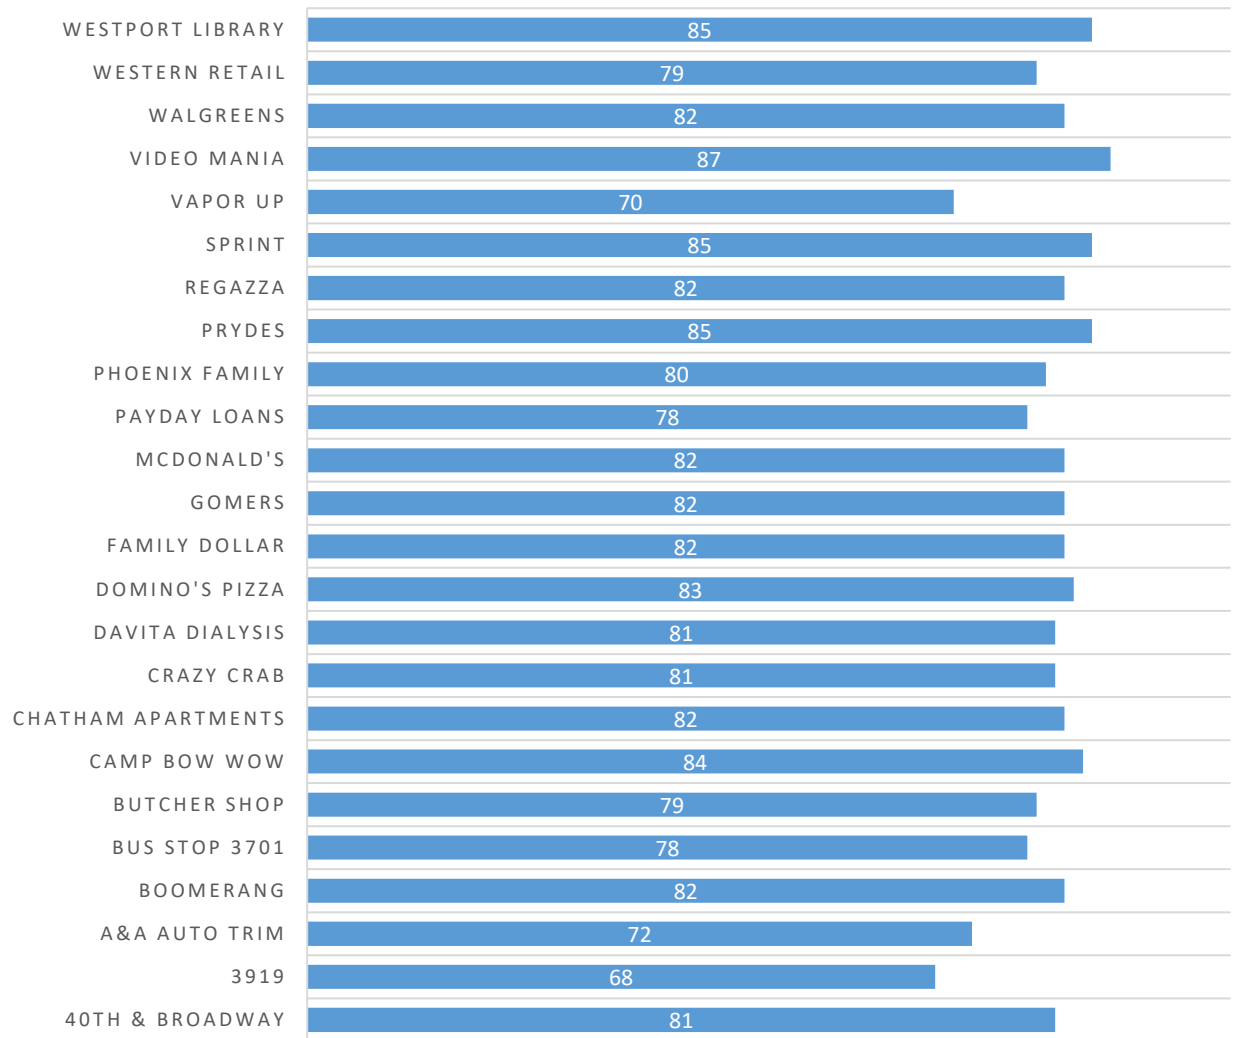

09/01/2019 - 09/30/2019

On-Premise Location	Sep	Total
104 WESTPORT RD	12	12
115 WESTPORT RD	10	10
118 WESTPORT RD	37	37
201 W 39TH ST	6	6
204 W 39TH ST	8	8
204 WESTPORT RD	9	9
205 WESTPORT RD	2	2
208 WESTPORT RD	21	21
212 W 39TH ST	1	1
214 W 39TH ST	12	12
300 WESTPORT RD	7	7
301 WESTPORT RD	11	11
309 W 39TH ST	1	1
309 WESTPORT RD	7	7
310 WESTPORT RD	8	8
311 WESTPORT RD	7	7
315 WESTPORT RD	1	1
316 WESTPORT RD	6	6
318 WESTPORT RD	8	8
321 W 40TH ST	1	1
3601 BROADWAY ST	6	6
3611 BROADWAY ST	1	1
3625 BROADWAY ST	27	27
3637 BROADWAY ST	16	16
3701 BROADWAY ST	10	10
3715 BROADWAY ST	3	3
3721 BROADWAY ST	1	1
3725 BROADWAY ST	7	7
3726 Broadway St	15	15
3741 BROADWAY ST	23	23
3744 BROADWAY ST	7	7
3756 BROADWAY BLVD	2	2
3756 BROADWAY ST	6	6
3770 BROADWAY ST	2	2
3786 BROADWAY ST	9	9
3800 BROADWAY ST	4	4
3805 BROADWAY ST	5	5
3808 BROADWAY ST	2	2

Incident Location by Month

09/01/2019 - 09/30/2019

On-Premise Location	Sep	Total
3811 BROADWAY	1	1
3817 BROADWAY ST	9	9
3820 BROADWAY ST	1	1
3828 BROADWAY ST	4	4
3838 BROADWAY ST	16	16
3845 BROADWAY ST	92	92
3900 BROADWAY ST	8	8
3902 PENNSYLVANIA AVE	1	1
3907 BROADWAY ST	2	2
3908 WASHINGTON ST	6	6
3912 BROADWAY ST	1	1
3916 BROADWAY ST	1	1
3917 BROADWAY ST	1	1
3919 BROADWAY ST	1	1
3920 BROADWAY ST	2	2
3929 BROADWAY BLVD	2	2
3930 BROADWAY ST	3	3
3936 BROADWAY ST	8	8
3939 WASHINGTON ST	1	1
3942 BROADWAY ST	1	1
3947 BROADWAY BLVD	3	3
3951 BROADWAY BLVD	5	5
3959 BROADWAY ST UNIT B	1	1
4001 BROADWAY ST	5	5
4004 BROADWAY	14	14
4035 BROADWAY ST	1	1
4037 BROADWAY ST	1	1
4041 BROADWAY ST	2	2
500 W 39TH ST H	11	11
515 W 39TH ST	2	2
527 W 39TH ST	4	4
600 W 39TH ST	3	3
611 W 39TH ST	4	4
614 W 39TH ST	5	5
615 W 39TH ST	3	3
625 W 39TH ST	5	5
632 W 39TH ST	4	4
638 W 39TH ST	7	7

Incident Location by Month

09/01/2019 - 09/30/2019

On-Premise Location	Sep	Total
642 W 39TH ST	1	1
647 W 39TH ST	9	9
Total	572	572

Broadway CID Checkpoint Scans

BROADWAY CID CHECKPOINT SCANS BY LOCATION

Checkpoints Scans Grand Total: 1,930