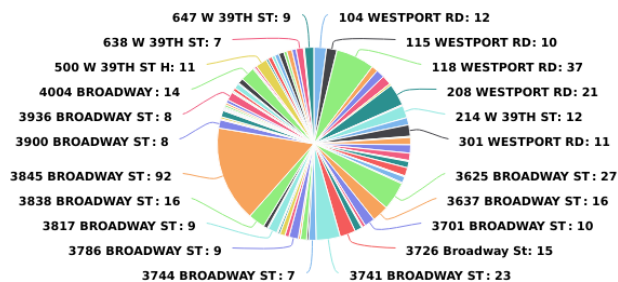

Broadway CID Incident Analysis
09/01/2019 - 09/30/2019

Multi-dimension Overview

09/01/2019 - 09/30/2019

Incident Category

Account

On-Premise Location

Year / Month

Day of Week

Incident Location by Day of Week

09/01/2019 - 09/30/2019

On-Premise Location	Sun	Mon	Tue	Wed	Thu	Fri	Sat	Total
104 WESTPORT RD	5	4	1	1			1	12
115 WESTPORT RD	1		2	1	1	4	1	10
118 WESTPORT RD	15	4	4		7	5	2	37
201 W 39TH ST	1				1	2	2	6
204 W 39TH ST	3	1			1		3	8
204 WESTPORT RD	2	1	2		3	1		9
205 WESTPORT RD			1			1		2
208 WESTPORT RD	5	3	1	1	4	6	1	21
212 W 39TH ST				1				1
214 W 39TH ST	2	2			5	1	2	12
300 WESTPORT RD	2				1	3	1	7
301 WESTPORT RD	5	2	1		2	1		11
309 W 39TH ST				1				1
309 WESTPORT RD		2			2	2	1	7
310 WESTPORT RD	2	1			3	1	1	8
311 WESTPORT RD	2	2			3			7
315 WESTPORT RD	1							1
316 WESTPORT RD	2	1			1	2		6
318 WESTPORT RD	2	1			2	2	1	8
321 W 40TH ST		1						1
3601 BROADWAY ST	1				5			6
3611 BROADWAY ST					1			1
3625 BROADWAY ST	4	9	2	1	6	2	3	27
3637 BROADWAY ST	5	3			4	2	2	16
3701 BROADWAY ST	1	1	1		5	1	1	10
3715 BROADWAY ST	1	1			1			3
3721 BROADWAY ST						1		1
3725 BROADWAY ST	1	1			3		2	7
3726 Broadway St	6	1	1	2	3	1	1	15
3741 BROADWAY ST	5	4	3	5	3		3	23
3744 BROADWAY ST	2	2			1		2	7
3756 BROADWAY BLVD					1		1	2
3756 BROADWAY ST	2			1	2	1		6
3770 BROADWAY ST						1	1	2
3786 BROADWAY ST	1	2			1		5	9
3800 BROADWAY ST	1				1	1	1	4
3805 BROADWAY ST		1			3		1	5
3808 BROADWAY ST				1			1	2

Incident Location by Month

09/01/2019 - 09/30/2019

On-Premise Location	Sep	Total
642 W 39TH ST	1	1
647 W 39TH ST	9	9
Total	572	572

Broadway CID Checkpoint Scans

BROADWAY CID CHECKPOINT SCANS BY LOCATION

Checkpoints Scans Grand Total: 1,930