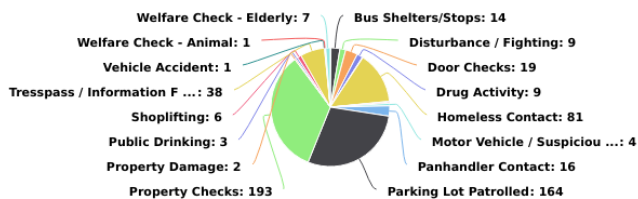

Broadway CID Incident Analysis
09/01/2019 - 09/30/2019

Multi-dimension Overview

09/01/2019 - 09/30/2019

Incident Category

Account

On-Premise Location

Year / Month

Day of Week

Incident Severity Level (1-5)

Multi-dimension Overview

09/01/2019 - 09/30/2019

Hours of Day

Incident Category by Day of Week

09/01/2019 - 09/30/2019

Incident Category	Sun	Mon	Tue	Wed	Thu	Fri	Sat	Total
Aggravated Assault			1					1
Bus Shelters/Stops		6	1	1	3	2	1	14
Disturbance / Fighting	4	1	1	1		1	1	9
Door Checks	6	4			6		3	19
Drug Activity	4				2	2	1	9
Found / Property		1						1
Homeless Contact	21	16	5	13	5	6	15	81
Information					1			1
Insecure / Door		2						2
Motor Vehicle / Suspicious	1	1				2		4
Panhandler Contact	3	4		5	1	3		16
Parking Lot Patrolled	45	20	1		41	14	43	164
Property Checks	48	29	24	10	47	24	11	193
Property Damage		1		1				2
Public Drinking	2					1		3
Shoplifting		4	1			1		6
Trespass / Information For Charge	3	1	4	2	13	11	4	38
Vehicle Accident		1						1
Welfare Check - Animal	1							1
Welfare Check - Elderly	1				4	1	1	7
Total	139	91	38	33	123	68	80	572

Incident Category by Month

09/01/2019 - 09/30/2019

Incident Category	Sep	Total
Aggravated Assault	1	1
Bus Shelters/Stops	14	14
Disturbance / Fighting	9	9
Door Checks	19	19
Drug Activity	9	9
Found / Property	1	1
Homeless Contact	81	81
Information	1	1
Insecure / Door	2	2
Motor Vehicle / Suspicious	4	4
Panhandler Contact	16	16
Parking Lot Patrolled	164	164
Property Checks	193	193
Property Damage	2	2
Public Drinking	3	3
Shoplifting	6	6
Tresspass / Information For Charge	38	38
Vehicle Accident	1	1
Welfare Check - Animal	1	1
Welfare Check - Elderly	7	7
Total	572	572