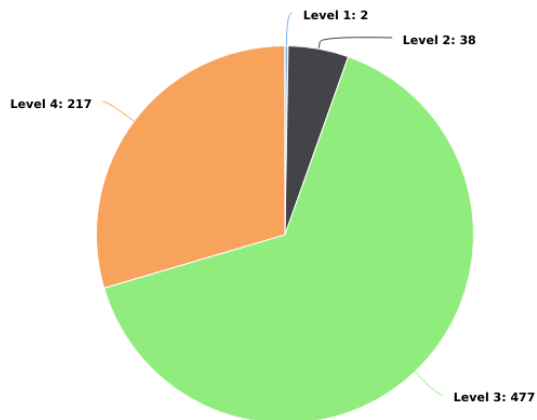

Main Street CID Incident Analysis

04/01/2019 - 04/30/2019

Multi-dimension Overview

04/01/2019 - 04/30/2019

Incident Category

Account

On-Premise Location

Year / Month

Day of Week

Incident Severity Level (1-5)

Multi-dimension Overview

04/01/2019 - 04/30/2019

Hours of Day

Incident Category by Day of Week

04/01/2019 - 04/30/2019

Incident Category	Sun	Mon	Tue	Wed	Thu	Fri	Sat	Total
Accident / Personal Injury			1					1
Bus Shelters/Stops		1	1	4	2	3		11
Casualty Slip or Fall							1	1
Drug Activity				1				1
Homeless Contact	1	1	6	2		1		11
Motor Vehicle / Suspicious				1				1
Panhandler Contact		5	4	8	6	5		28
Parking Lot Patrolled	10	46	47	43	32	28		206
Property Checks	31	92	108	55	52	68	24	430
Property Damage					1			1
Public Drinking		2				3	1	6
Tresspass / Information For Charge	1	13	9	7	4	3		37
Total	43	160	176	121	97	111	26	734