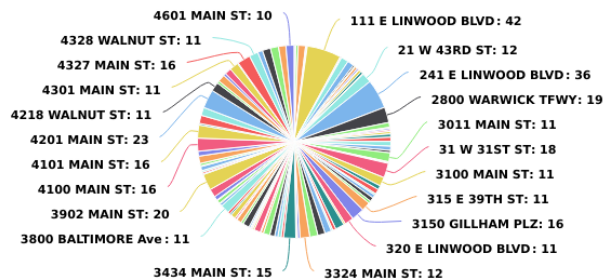

On-Premise Location