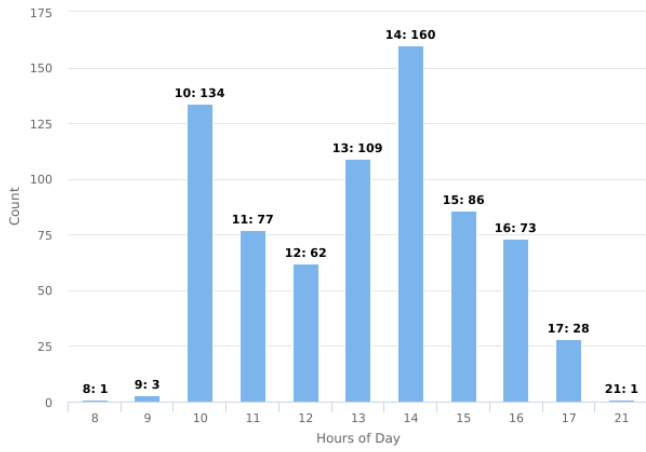

Day of Week

Incident Severity Level (1-5)

Multi-dimension Overview

04/01/2019 - 04/30/2019

Hours of Day

Incident Category by Day of Week

04/01/2019 - 04/30/2019

Incident Category	Sun	Mon	Tue	Wed	Thu	Fri	Sat	Total
Accident / Personal Injury			1					1
Bus Shelters/Stops		1	1	4	2	3		11
Casualty Slip or Fall							1	1
Drug Activity				1				1
Homeless Contact	1	1	6	2		1		11
Motor Vehicle / Suspicious				1				1
Panhandler Contact		5	4	8	6	5		28
Parking Lot Patrolled	10	46	47	43	32	28		206
Property Checks	31	92	108	55	52	68	24	430
Property Damage					1			1
Public Drinking		2				3	1	6
Tresspass / Information For Charge	1	13	9	7	4	3		37
Total	43	160	176	121	97	111	26	734