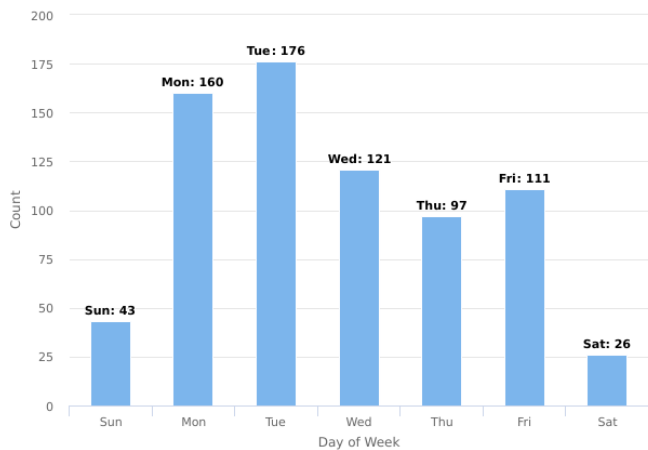

Main Street CID Incident Analysis

04/01/2019 - 04/30/2019

Multi-dimension Overview

04/01/2019 - 04/30/2019

Incident Category

Account

On-Premise Location

Year / Month

Day of Week

Incident Severity Level (1-5)

Multi-dimension Overview

04/01/2019 - 04/30/2019

Hours of Day

Incident Category by Day of Week

04/01/2019 - 04/30/2019

Incident Category	Sun	Mon	Tue	Wed	Thu	Fri	Sat	Total
Accident / Personal Injury			1					1
Bus Shelters/Stops		1	1	4	2	3		11
Casualty Slip or Fall							1	1
Drug Activity				1				1
Homeless Contact	1	1	6	2		1		11
Motor Vehicle / Suspicious				1				1
Panhandler Contact		5	4	8	6	5		28
Parking Lot Patrolled	10	46	47	43	32	28		206
Property Checks	31	92	108	55	52	68	24	430
Property Damage					1			1
Public Drinking		2				3	1	6
Tresspass / Information For Charge	1	13	9	7	4	3		37
Total	43	160	176	121	97	111	26	734