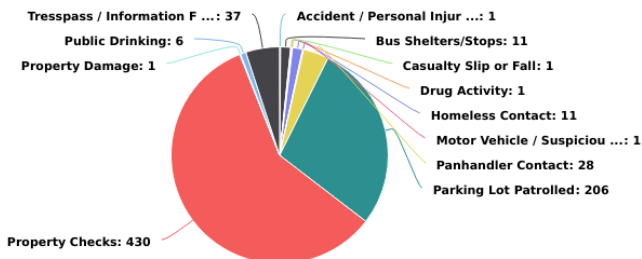

Main Street CID Incident Analysis

04/01/2019 - 04/30/2019

Multi-dimension Overview

04/01/2019 - 04/30/2019

Incident Category

Account

On-Premise Location

Year / Month

Day of Week

Incident Severity Level (1-5)

Multi-dimension Overview

04/01/2019 - 04/30/2019

Hours of Day

Incident Category by Day of Week

04/01/2019 - 04/30/2019

Incident Category	Sun	Mon	Tue	Wed	Thu	Fri	Sat	Total
Accident / Personal Injury			1					1
Bus Shelters/Stops		1	1	4	2	3		11
Casualty Slip or Fall							1	1
Drug Activity				1				1
Homeless Contact	1	1	6	2		1		11
Motor Vehicle / Suspicious				1				1
Panhandler Contact		5	4	8	6	5		28
Parking Lot Patrolled	10	46	47	43	32	28		206
Property Checks	31	92	108	55	52	68	24	430
Property Damage					1			1
Public Drinking		2				3	1	6
Tresspass / Information For Charge	1	13	9	7	4	3		37
Total	43	160	176	121	97	111	26	734

Incident Category by Month

04/01/2019 - 04/30/2019

Incident Category	Apr	Total
Accident / Personal Injury	1	1
Bus Shelters/Stops	11	11
Casualty Slip or Fall	1	1
Drug Activity	1	1
Homeless Contact	11	11
Motor Vehicle / Suspicious	1	1
Panhandler Contact	28	28
Parking Lot Patrolled	206	206
Property Checks	430	430
Property Damage	1	1
Public Drinking	6	6
Tresspass / Information For Charge	37	37
Total	734	734