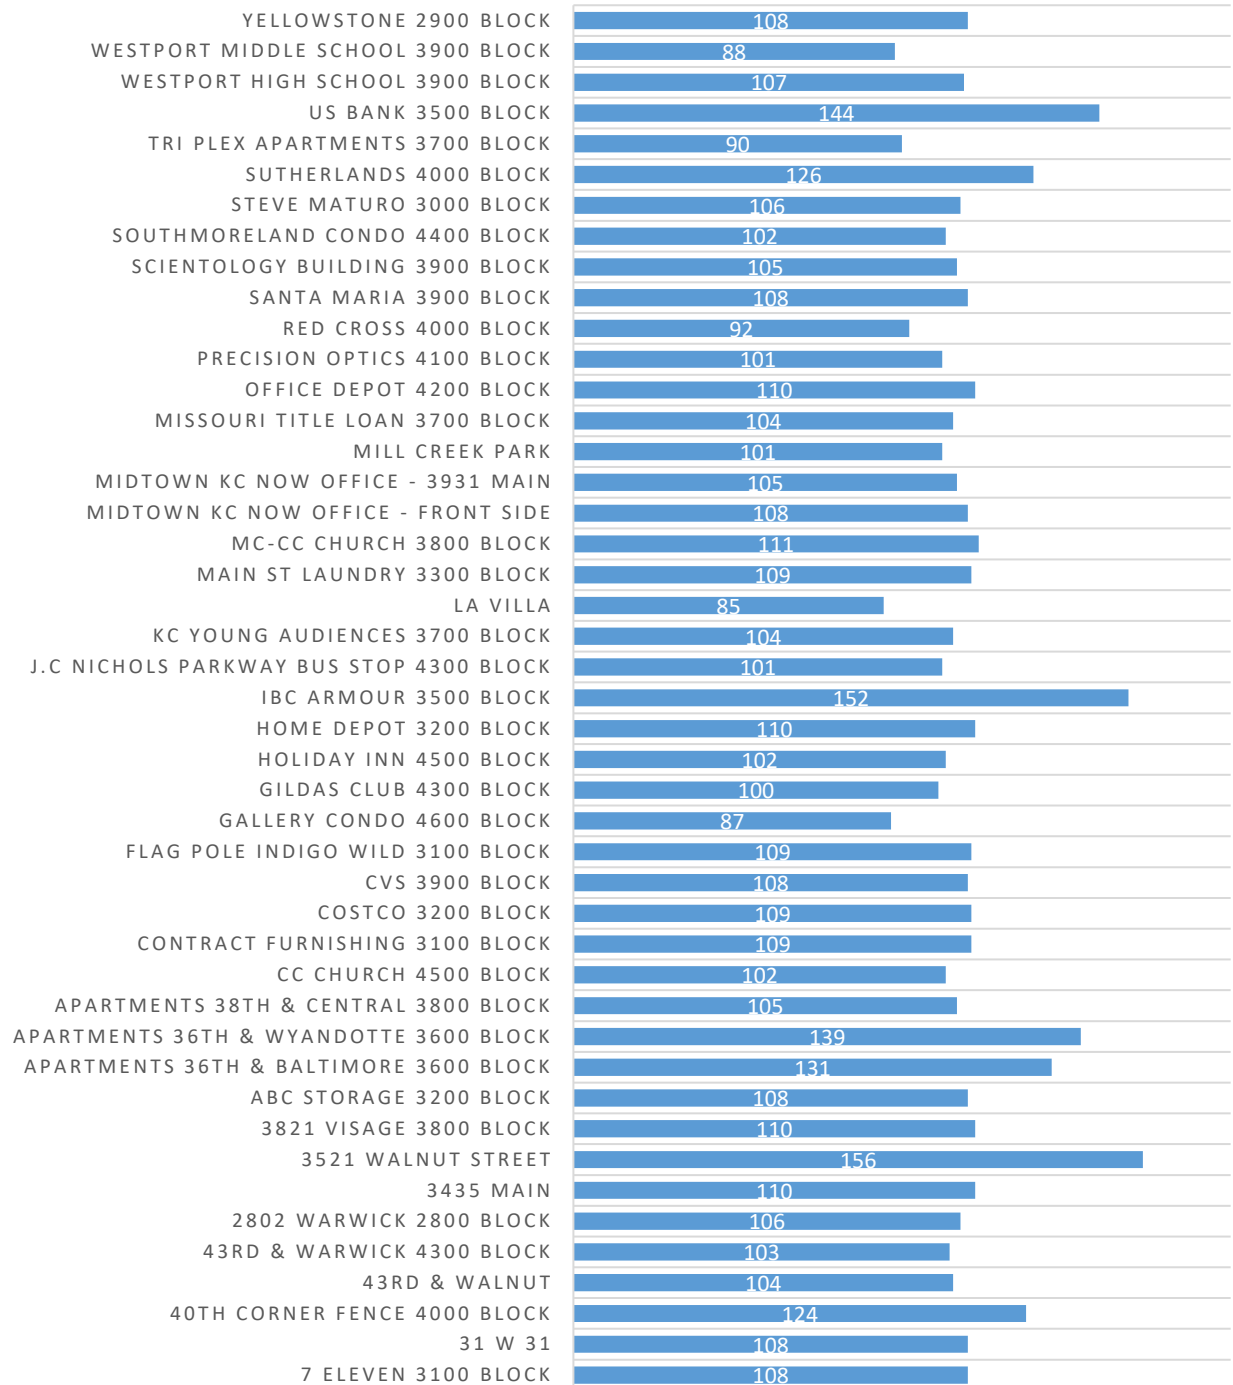

Incident Location by Month

04/01/2019 - 04/30/2019

On-Premise Location	Apr	Total
3732 MAIN ST	6	6
3742 MAIN ST	2	2
3745 MAIN ST	3	3
3800 BALTIMORE Ave	11	11
3801 WYANDOTTE ST	3	3
3807 MAIN ST	1	1
3810 MAIN ST	4	4
3821 MAIN ST	1	1
3838 MAIN ST	5	5
3901 MAIN ST	10	10
3902 MAIN ST	20	20
3906 BALTIMORE AVE	1	1
3931 MAIN ST	2	2
3947 MAIN ST	2	2
3951 MAIN ST	5	5
3967 MAIN ST	1	1
400 E LINWOOD BLVD	3	3
4040 MAIN ST	9	9
4041 MAIN ST	6	6
4100 MAIN ST	16	16
4101 MAIN ST	16	16
4120 BALTIMORE AVE	2	2
4181 BROADWAY ST	10	10
4200 MAIN ST	10	10
4201 MAIN ST	23	23
4218 WALNUT ST	11	11
4231 MAIN ST	3	3
4242 MAIN ST	9	9
4300 MAIN ST	3	3
4300 WARWICK BLVD	8	8
4301 MAIN ST	11	11
4309 MAIN ST	1	1
4327 MAIN ST	16	16
4328 WALNUT ST	11	11
4400 WALNUT ST	6	6
4420 WARWICK BLVD	10	10
4500 MAIN ST	10	10
4535 MAIN ST	9	9

Incident Location by Month

04/01/2019 - 04/30/2019

On-Premise Location	Apr	Total
4601 MAIN ST	10	10
Total	734	734

Main Street CID Checkpoint Scans

MAIN STREET CID CHECKPOINT SCANS BY LOCATION

Checkpoint Scans Grand Total