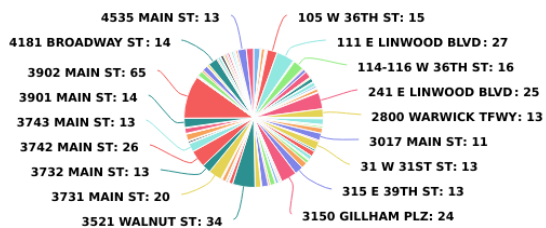

On-Premise Location