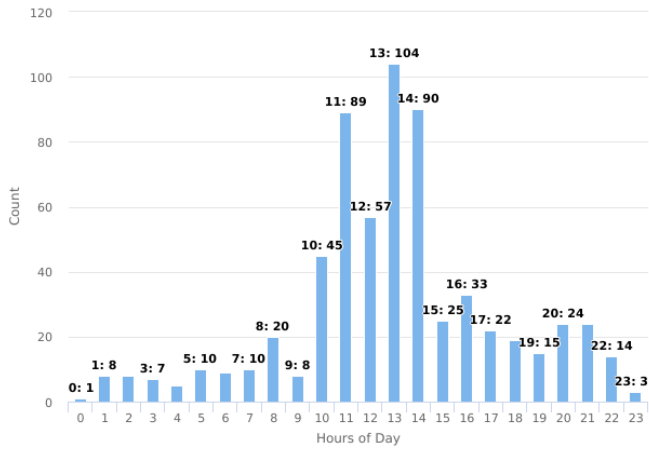

Day of Week

Incident Severity Level (1-5)

Multi-dimension Overview

08/01/2019 - 08/31/2019

Hours of Day

Incident Category by Day of Week

08/01/2019 - 08/31/2019

Incident Category	Sun	Mon	Tue	Wed	Thu	Fri	Sat	Total
Bus Shelters/Stops		4	4	3	1	5	4	21
Disturbance / Fighting			2					2
Drug Activity		1		1				2
Found / Property							1	1
Homeless Contact	6	4	12	5	5	11	2	45
Motor Vehicle / Suspicious		1					1	2
Panhandler Contact	2	3	4	3		4	6	22
Parking Lot Patrolled	25	18	18	20	31	22	23	157
Property Checks	46	51	54	33	69	59	42	354
Property Damage				1				1
Property Theft			1					1
Public Drinking	4	1		1	4	2	4	16
Shoplifting					1	1	1	3
Trespass / Information For Charge	6	5	4	3	2	1	1	22
Vehicle Accident							1	1
Total	89	88	99	70	113	105	86	650

Incident Location by Day of Week

08/01/2019 - 08/31/2019

On-Premise Location	Sun	Mon	Tue	Wed	Thu	Fri	Sat	Total
1 W ARMOUR BLVD	1	2	2	1	1	2	1	10
10 E 40TH ST			1					1
10 W 36TH ST		1						1
10 W 39TH ST			2			1	2	5
100 W 31ST TER			1					1
101 E ARMOUR BLVD					1			1
102 W 39TH ST							1	1
104 E 39TH ST		1						1
105 W 36TH ST	2	2			3	4	4	15
111 E LINWOOD BLVD	3	5	3	4	4	3	5	27
111 WESTPORT RD							1	1
112 E 43RD ST			1					1
114-116 W 36TH ST	3	2			3	4	4	16
115 W 39TH ST					1	1		2
119 W 39TH ST	1	1				1	2	5
12 W VIETNAM VETERANS MEMORIAL DR		2	4	2	2			10
131 E 39TH ST		1					1	2
16 E 43RD ST	1	1	2	1	1			6
18 W 38TH ST			1					1
2 E 39TH ST		2	1	1	2			6
2 EMANUEL CLEAVER II BLVD				2			1	3
201 W 38TH ST						1		1
21 W 43RD ST			1					1
214 E LINWOOD BLVD		1			1	1	2	5
234 E LINWOOD BLVD	1							1
241 E LINWOOD BLVD	2	4	7	5	3	3	1	25
2800 WARWICK TFWY	2	1	3	4	2		1	13
2838 WARWICK TFWY					1			1
2933 BALTIMORE AVE			1					1
2940 BALTIMORE AVE	2	2				2	3	9
3 E ARMOUR BLVD	1							1
300 E 39TH ST	1							1
3001 MAIN ST					3			3
3011 MAIN ST			2	3	2	1		8
3017 MAIN ST	2	2		2	1	2	2	11
3038 WALNUT ST	1						1	2
31 W 31ST ST	1	1	3	2	2	2	2	13