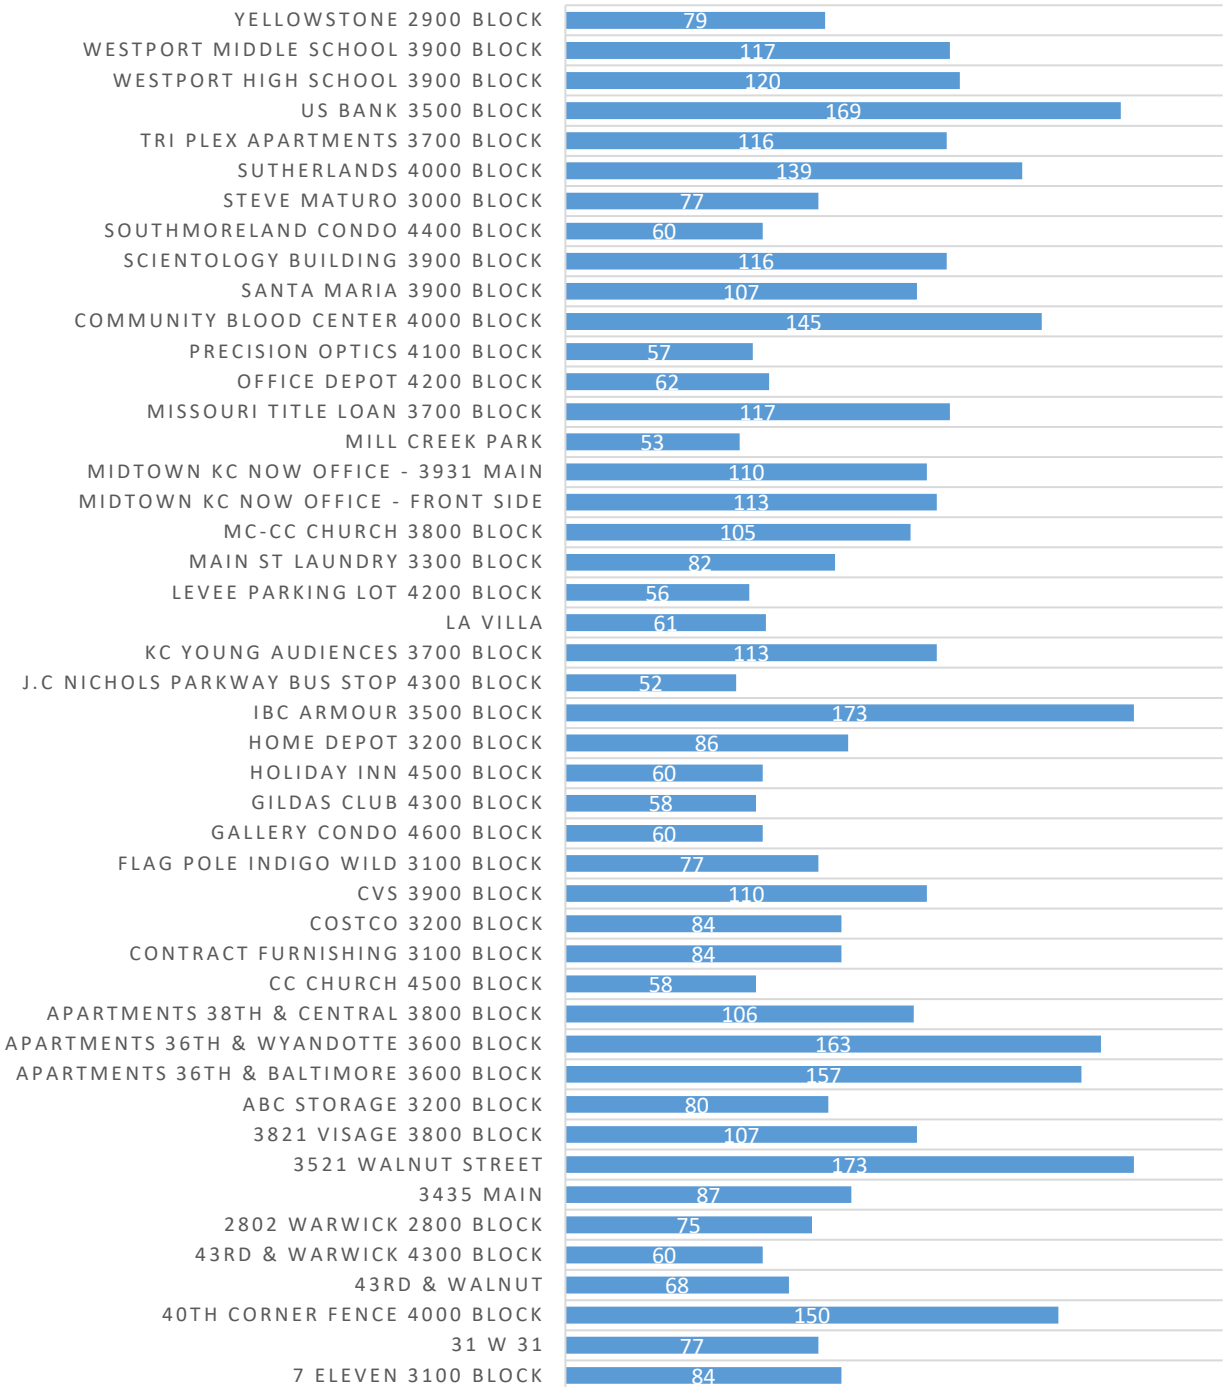

Incident Location by Month

08/01/2019 - 08/31/2019

On-Premise Location	Aug	Total
3838 WALNUT ST	1	1
3901 MAIN ST	14	14
3902 MAIN ST	65	65
3906 BALTIMORE AVE	1	1
3907 OAK ST	1	1
3927 MAIN ST	1	1
3931 MAIN ST	8	8
4040 MAIN ST	3	3
4041 MAIN ST	8	8
4101 MAIN ST	1	1
4120 BALTIMORE AVE	3	3
4181 BROADWAY ST	14	14
4200 MAIN ST	2	2
4201 MAIN ST	4	4
4203 BALTIMORE AVE	1	1
4218 WALNUT ST	4	4
4225 BALTIMORE AVE	2	2
4231 MAIN ST	3	3
4235 BALTIMORE AVE	2	2
4242 MAIN ST	3	3
4300 MAIN ST	1	1
4300 WARWICK BLVD	1	1
4301 MAIN ST	1	1
4327 MAIN ST	3	3
4328 WALNUT ST	2	2
4401 MAIN ST	1	1
4419 MAIN ST	1	1
4420 WARWICK BLVD	3	3
4535 MAIN ST	13	13
4601 MAIN ST	11	11
Total	650	650

Main Street CID Checkpoint Scans

MAIN STREET CID CHECKPOINT SCANS BY LOCATION

Checkpoint Scans Grand Total

4,457