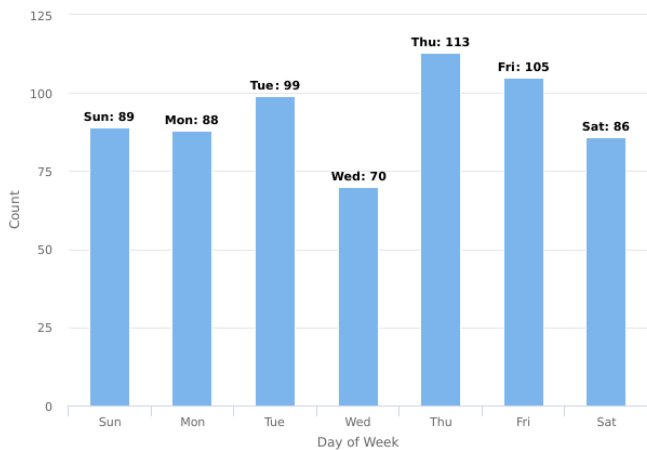

Main Street CID Incident Analysis

08/01/2019 - 08/31/2019

Multi-dimension Overview

08/01/2019 - 08/31/2019

Incident Category

Account

On-Premise Location

Year / Month

Day of Week

Incident Severity Level (1-5)

Multi-dimension Overview

08/01/2019 - 08/31/2019

Hours of Day

Incident Category by Day of Week

08/01/2019 - 08/31/2019

Incident Category	Sun	Mon	Tue	Wed	Thu	Fri	Sat	Total
Bus Shelters/Stops		4	4	3	1	5	4	21
Disturbance / Fighting			2					2
Drug Activity		1		1				2
Found / Property							1	1
Homeless Contact	6	4	12	5	5	11	2	45
Motor Vehicle / Suspicious		1					1	2
Panhandler Contact	2	3	4	3		4	6	22
Parking Lot Patrolled	25	18	18	20	31	22	23	157
Property Checks	46	51	54	33	69	59	42	354
Property Damage				1				1
Property Theft			1					1
Public Drinking	4	1		1	4	2	4	16
Shoplifting					1	1	1	3
Trespass / Information For Charge	6	5	4	3	2	1	1	22
Vehicle Accident							1	1
Total	89	88	99	70	113	105	86	650