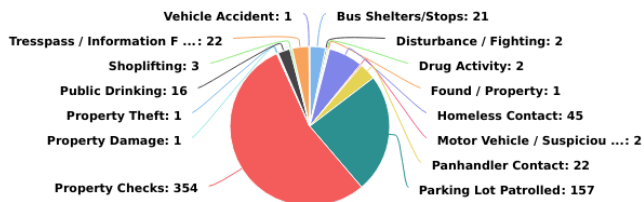

Multi-dimension Overview

08/01/2019 - 08/31/2019

Incident Category