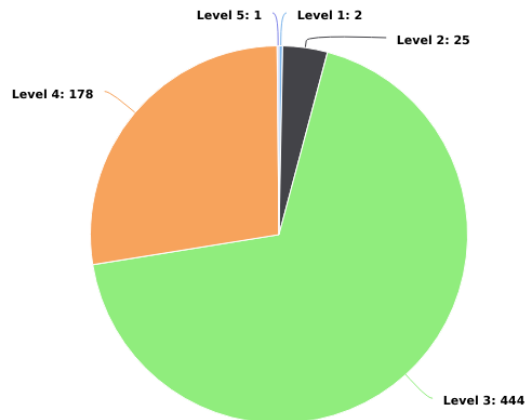

Main Street CID Incident Analysis

08/01/2019 - 08/31/2019

Multi-dimension Overview

08/01/2019 - 08/31/2019

Incident Category

Account

On-Premise Location

Year / Month

Day of Week

Incident Severity Level (1-5)

Multi-dimension Overview

08/01/2019 - 08/31/2019

Hours of Day

Incident Category by Day of Week

08/01/2019 - 08/31/2019

Incident Category	Sun	Mon	Tue	Wed	Thu	Fri	Sat	Total
Bus Shelters/Stops		4	4	3	1	5	4	21
Disturbance / Fighting			2					2
Drug Activity		1		1				2
Found / Property							1	1
Homeless Contact	6	4	12	5	5	11	2	45
Motor Vehicle / Suspicious		1					1	2
Panhandler Contact	2	3	4	3		4	6	22
Parking Lot Patrolled	25	18	18	20	31	22	23	157
Property Checks	46	51	54	33	69	59	42	354
Property Damage				1				1
Property Theft			1					1
Public Drinking	4	1		1	4	2	4	16
Shoplifting					1	1	1	3
Trespass / Information For Charge	6	5	4	3	2	1	1	22
Vehicle Accident							1	1
Total	89	88	99	70	113	105	86	650

Incident Category by Month

08/01/2019 - 08/31/2019

Incident Category	Aug	Total
Bus Shelters/Stops	21	21
Disturbance / Fighting	2	2
Drug Activity	2	2
Found / Property	1	1
Homeless Contact	45	45
Motor Vehicle / Suspicious	2	2
Panhandler Contact	22	22
Parking Lot Patrolled	157	157
Property Checks	354	354
Property Damage	1	1
Property Theft	1	1
Public Drinking	16	16
Shoplifting	3	3
Tresspass / Information For Charge	22	22
Vehicle Accident	1	1
Total	650	650