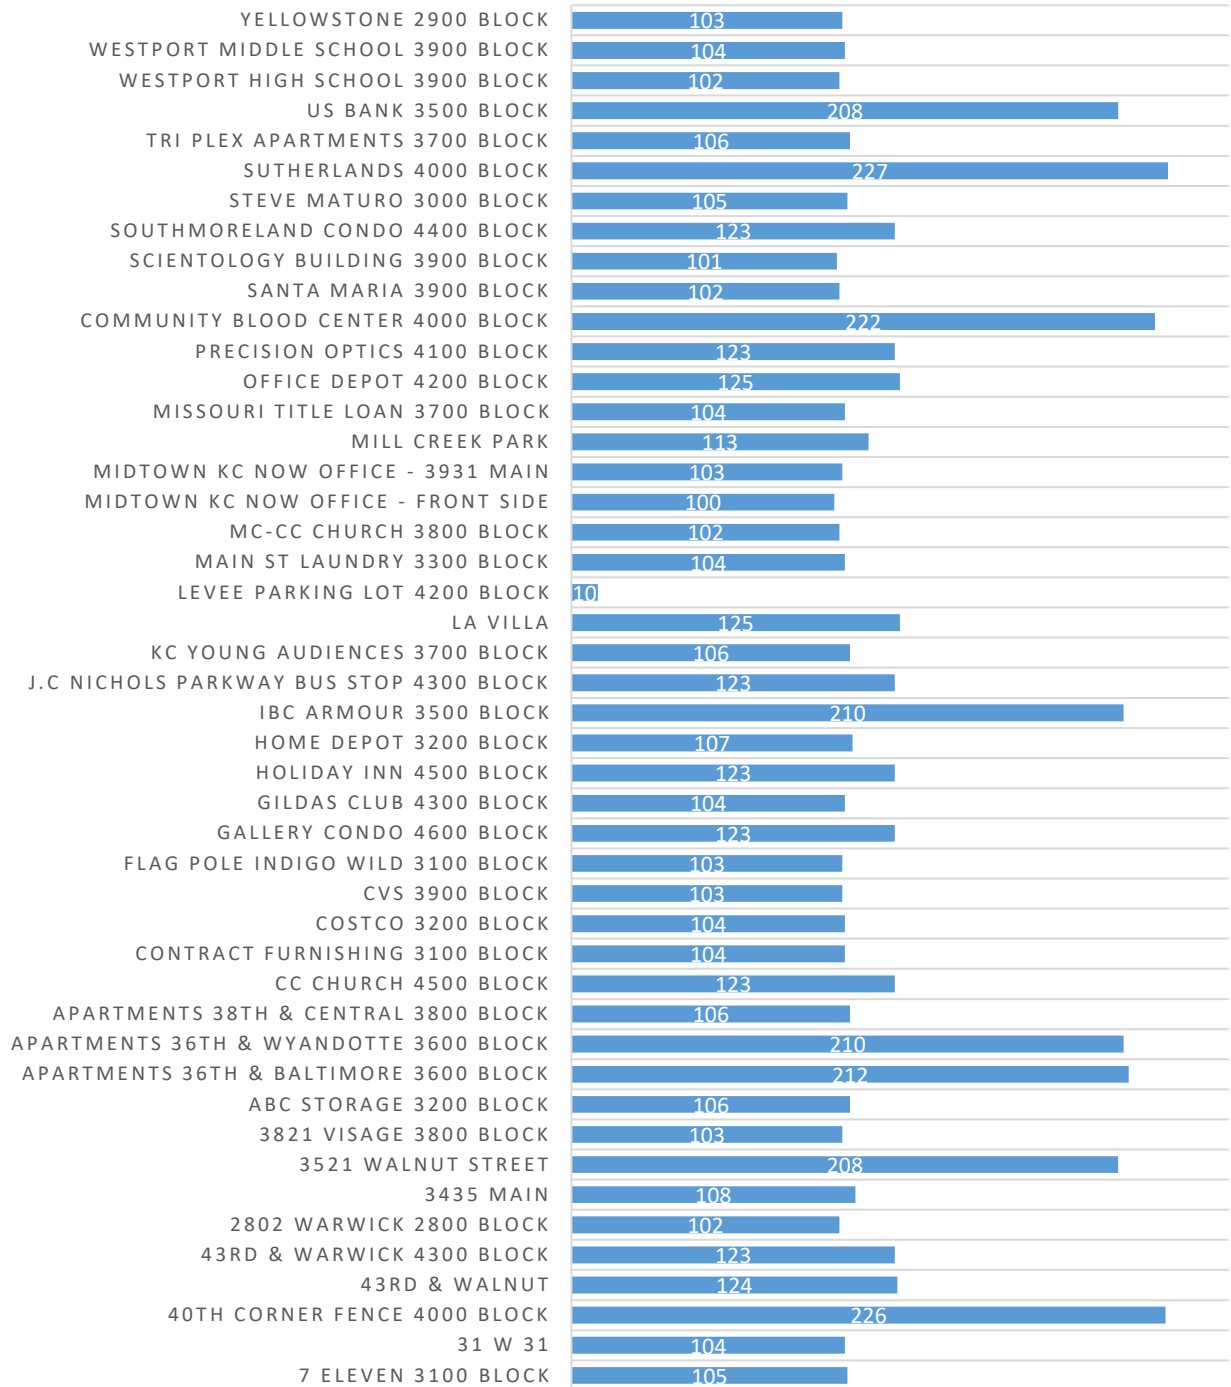

Incident Location by Month

12/01/2019 - 12/31/2019

On-Premise Location	Dec	Total
1 W ARMOUR BLVD	4	4
10 W 39TH ST	5	5
100 W 38TH ST	2	2
105 W 39TH ST	1	1
111 E LINWOOD BLVD	11	11
114-116 W 36TH ST	1	1
12 W VIETNAM VETERANS MEMORIAL DR	1	1
123 E LINWOOD BLVD	1	1
131 E 39TH ST	5	5
18 W 38TH ST	1	1
2 EMANUEL CLEAVER II BLVD	5	5
200 E LINWOOD BLVD	6	6
214 E LINWOOD BLVD	1	1
23 E LINWOOD BLVD	1	1
241 E LINWOOD BLVD	9	9
2940 BALTIMORE AVE	2	2
300 E 39TH ST	1	1
300 E LINWOOD BLVD	1	1
3101 MAIN ST	1	1
3141 MAIN ST	1	1
315 E 39TH ST	1	1
3150 GILLHAM PLZ	27	27
3205 MAIN ST	1	1
3255 MAIN ST	6	6
3324 MAIN ST	1	1
3355 MAIN ST	1	1
3400 MAIN ST	1	1
3407 MAIN ST	1	1
3441 MAIN ST	2	2
3527 MAIN ST	1	1
3540 MAIN ST	1	1
3636 MAIN ST	1	1
3742 MAIN ST	13	13
3801 WYANDOTTE ST	2	2
3814 MAIN ST	1	1
3817 BALTIMORE AVE	1	1
3838 MAIN ST	2	2
3901 MAIN ST	2	2

Incident Location by Month

12/01/2019 - 12/31/2019

On-Premise Location	Dec	Total
3902 MAIN ST	16	16
3906 BALTIMORE AVE	3	3
400 E LINWOOD BLVD	1	1
Total	145	145

Main Street CID Checkpoint Scans

MAIN STREET CID CHECKPOINT SCANS BY LOCATION

Checkpoint Scans Grand Total **5,782**

Previous Month Grand Total: 13,108