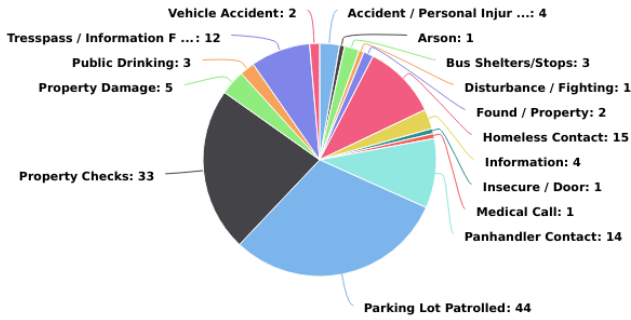

Main Street CID Incident Analysis 12/01/2019 - 12/31/2019

Multi-dimension Overview

12/01/2019 - 12/31/2019

Incident Category

Account

On-Premise Location

Year / Month

Day of Week

Incident Severity Level (1-5)

Multi-dimension Overview

12/01/2019 - 12/31/2019

Hours of Day

Incident Category by Day of Week

12/01/2019 - 12/31/2019

Incident Category	Sun	Mon	Tue	Wed	Thu	Fri	Sat	Total
Accident / Personal Injury		1	1			1	1	4
Arson							1	1
Bus Shelters/Stops			1			1	1	3
Disturbance / Fighting				1				1
Found / Property						2		2
Homeless Contact	2	2	2	2	1	3	3	15
Information	1				1	2		4
Insecure / Door						1		1
Medical Call					1			1
Panhandler Contact		3	1	2	1	5	2	14
Parking Lot Patrolled	11	8	1	9	3	7	5	44
Property Checks	5	6	5	9	1	1	6	33
Property Damage	1		1			2	1	5
Public Drinking			2		1			3
Tresspass / Information For Charge			3	2	3	3	1	12
Vehicle Accident	2							2
Total	22	20	17	25	12	28	21	145

Incident Category by Month

12/01/2019 - 12/31/2019

Incident Category	Dec	Total
Accident / Personal Injury	4	4
Arson	1	1
Bus Shelters/Stops	3	3
Disturbance / Fighting	1	1
Found / Property	2	2
Homeless Contact	15	15
Information	4	4
Insecure / Door	1	1
Medical Call	1	1
Panhandler Contact	14	14
Parking Lot Patrolled	44	44
Property Checks	33	33
Property Damage	5	5
Public Drinking	3	3
Trespass / Information For Charge	12	12
Vehicle Accident	2	2
Total	145	145