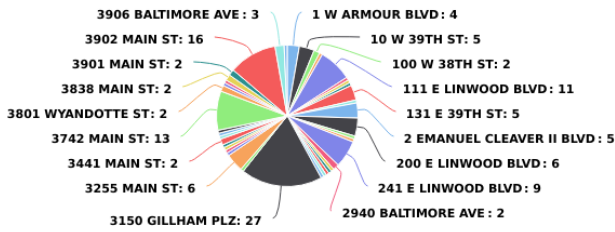

On-Premise Location