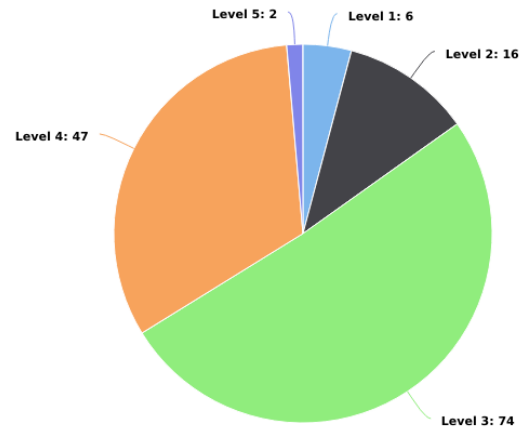

Main Street CID Incident Analysis 12/01/2019 - 12/31/2019

Multi-dimension Overview

12/01/2019 - 12/31/2019

Incident Category

Account

On-Premise Location

Year / Month

Day of Week

Incident Severity Level (1-5)

Multi-dimension Overview

12/01/2019 - 12/31/2019

Hours of Day

Incident Category by Day of Week

12/01/2019 - 12/31/2019

Incident Category	Sun	Mon	Tue	Wed	Thu	Fri	Sat	Total
Accident / Personal Injury		1	1			1	1	4
Arson							1	1
Bus Shelters/Stops			1			1	1	3
Disturbance / Fighting				1				1
Found / Property						2		2
Homeless Contact	2	2	2	2	1	3	3	15
Information	1				1	2		4
Insecure / Door						1		1
Medical Call					1			1
Panhandler Contact		3	1	2	1	5	2	14
Parking Lot Patrolled	11	8	1	9	3	7	5	44
Property Checks	5	6	5	9	1	1	6	33
Property Damage	1		1			2	1	5
Public Drinking			2		1			3
Tresspass / Information For Charge			3	2	3	3	1	12
Vehicle Accident	2							2
Total	22	20	17	25	12	28	21	145

Incident Category by Month

12/01/2019 - 12/31/2019

Incident Category	Dec	Total
Accident / Personal Injury	4	4
Arson	1	1
Bus Shelters/Stops	3	3
Disturbance / Fighting	1	1
Found / Property	2	2
Homeless Contact	15	15
Information	4	4
Insecure / Door	1	1
Medical Call	1	1
Panhandler Contact	14	14
Parking Lot Patrolled	44	44
Property Checks	33	33
Property Damage	5	5
Public Drinking	3	3
Trespass / Information For Charge	12	12
Vehicle Accident	2	2
Total	145	145