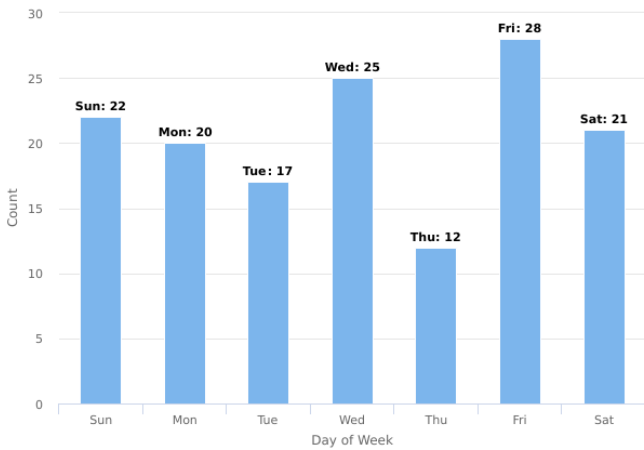

Main Street CID Incident Analysis 12/01/2019 - 12/31/2019

Multi-dimension Overview

12/01/2019 - 12/31/2019

Incident Category

Account

On-Premise Location

Year / Month

Day of Week

Incident Severity Level (1-5)

Multi-dimension Overview

12/01/2019 - 12/31/2019

Hours of Day

Incident Category by Day of Week

12/01/2019 - 12/31/2019

Incident Category	Sun	Mon	Tue	Wed	Thu	Fri	Sat	Total
Accident / Personal Injury		1	1			1	1	4
Arson							1	1
Bus Shelters/Stops			1			1	1	3
Disturbance / Fighting				1				1
Found / Property						2		2
Homeless Contact	2	2	2	2	1	3	3	15
Information	1				1	2		4
Insecure / Door						1		1
Medical Call					1			1
Panhandler Contact		3	1	2	1	5	2	14
Parking Lot Patrolled	11	8	1	9	3	7	5	44
Property Checks	5	6	5	9	1	1	6	33
Property Damage	1		1			2	1	5
Public Drinking			2		1			3
Tresspass / Information For Charge			3	2	3	3	1	12
Vehicle Accident	2							2
Total	22	20	17	25	12	28	21	145

Incident Category by Month

12/01/2019 - 12/31/2019

Incident Category	Dec	Total
Accident / Personal Injury	4	4
Arson	1	1
Bus Shelters/Stops	3	3
Disturbance / Fighting	1	1
Found / Property	2	2
Homeless Contact	15	15
Information	4	4
Insecure / Door	1	1
Medical Call	1	1
Panhandler Contact	14	14
Parking Lot Patrolled	44	44
Property Checks	33	33
Property Damage	5	5
Public Drinking	3	3
Trespass / Information For Charge	12	12
Vehicle Accident	2	2
Total	145	145