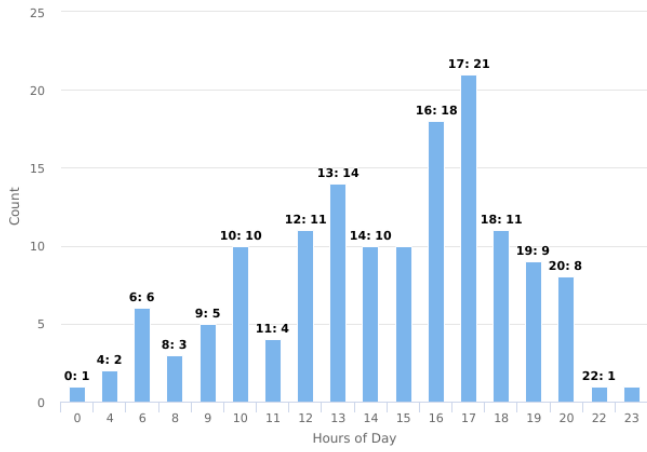

Incident Severity Level (1-5)

Multi-dimension Overview

12/01/2019 - 12/31/2019

Hours of Day

Incident Category by Day of Week

12/01/2019 - 12/31/2019

Incident Category	Sun	Mon	Tue	Wed	Thu	Fri	Sat	Total
Accident / Personal Injury		1	1			1	1	4
Arson							1	1
Bus Shelters/Stops			1			1	1	3
Disturbance / Fighting				1				1
Found / Property						2		2
Homeless Contact	2	2	2	2	1	3	3	15
Information	1				1	2		4
Insecure / Door						1		1
Medical Call					1			1
Panhandler Contact		3	1	2	1	5	2	14
Parking Lot Patrolled	11	8	1	9	3	7	5	44
Property Checks	5	6	5	9	1	1	6	33
Property Damage	1		1			2	1	5
Public Drinking			2		1			3
Tresspass / Information For Charge			3	2	3	3	1	12
Vehicle Accident	2							2
Total	22	20	17	25	12	28	21	145