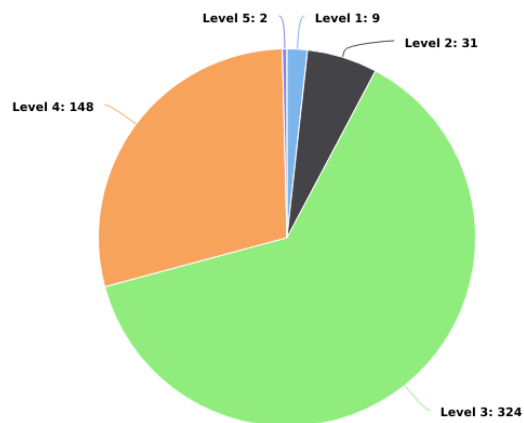

Main Street CID Incident Analysis

07/01/2019 - 07/31/2019

Multi-dimension Overview

07/01/2019 - 07/31/2019

Incident Category

Account

On-Premise Location

Year / Month

Day of Week

Incident Severity Level (1-5)

Multi-dimension Overview

07/01/2019 - 07/31/2019

Hours of Day

Incident Category by Day of Week

07/01/2019 - 07/31/2019

Incident Category	Sun	Mon	Tue	Wed	Thu	Fri	Sat	Total
Accident / Personal Injury			1					1
Bus Shelters/Stops	1	1	3			1	1	7
Disturbance / Fighting	1		1	1		3	1	7
Door Checks			1			1		2
Homeless Contact		2	3	4	1	2	1	13
Homicide				1				1
Medical Call					1	1	1	3
Motor Vehicle / Suspicious			1	1		3	1	6
Panhandler Contact	3	1	6	7	1	1	6	25
Parking Lot Patrolled	25	23	30	25	14	10	10	137
Parks			2				2	4
Property Checks	21	24	47	68	28	46	40	274
Property Damage				1				1
Property Theft			1					1
Public Drinking				1	1		1	3
Robbery - Armed							1	1
Shoplifting	1							1
Tresspass / Information For Charge	6	3	3	2	2	3	6	25
Vehicle Accident				1	1			2
Total	58	54	99	112	49	71	71	514