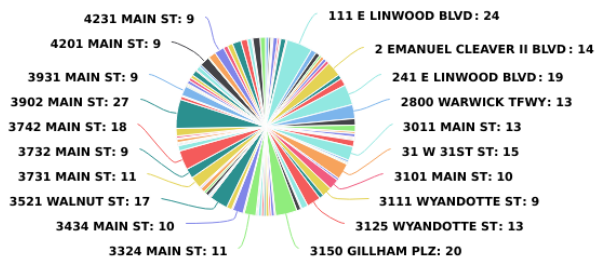

Main Street CID Incident Analysis

07/01/2019 - 07/31/2019

Multi-dimension Overview

07/01/2019 - 07/31/2019

Incident Category

Account

On-Premise Location

Year / Month

Incident Location by Day of Week

07/01/2019 - 07/31/2019

On-Premise Location	Sun	Mon	Tue	Wed	Thu	Fri	Sat	Total
1 E 45TH ST		1	1	1				3
1 W ARMOUR BLVD				1			1	2
10 E 40TH ST						1		1
10 W 39TH ST							1	1
100 W 31ST TER			1	1	2			4
101 E ARMOUR BLVD		1	1					2
101 W 36TH ST				1				1
105 W 36TH ST	1	1	1			1	1	5
11 W 38TH ST							1	1
111 E LINWOOD BLVD	3	2	7	7		2	3	24
114-116 W 36TH ST		1	2			1	1	5
115 W 39TH ST	1			1			2	4
12 W VIETNAM VETERANS MEMORIAL DR		1	1					2
131 E 39TH ST		2	1					3
19 W LINWOOD BLVD					1	1	1	3
2 E 39TH ST				1		1	1	3
2 EMANUEL CLEAVER II BLVD			7	2			5	14
20 W LINWOOD BLVD			1		1	1	1	4
21 W 43RD ST		1	1	2		1	2	7
241 E LINWOOD BLVD	4	2	4	6	1	2		19
2800 WARWICK TFWY	2		3	5	2	1		13
2823 MAIN ST	1	1	1		3			6
2911 MAIN ST		1		3	1	1		6
2940 BALTIMORE AVE			1			1		2
2940 MAIN ST				2		1		3
2975 MAIN ST						1		1
3 E ARMOUR BLVD				1				1
300 E 39TH ST						1		1
3001 MAIN ST			1	2		2	1	6
3011 MAIN ST	2	1	2	4	4			13
3017 MAIN ST			2					2
3021 MAIN ST	1							1
3025 MAIN ST				1				1
31 W 31ST ST	2	1	3	5	3	1		15
3100 MAIN ST			1			1		2
3101 MAIN ST	3		2	3	2			10
3111 WYANDOTTE ST		1	1	4	3			9