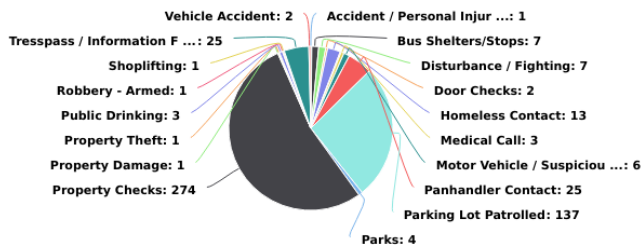

Main Street CID Incident Analysis

07/01/2019 - 07/31/2019

Multi-dimension Overview

07/01/2019 - 07/31/2019

Incident Category

Account

On-Premise Location

Year / Month

Day of Week

Incident Severity Level (1-5)

Multi-dimension Overview

07/01/2019 - 07/31/2019

Hours of Day

Incident Category by Day of Week

07/01/2019 - 07/31/2019

Incident Category	Sun	Mon	Tue	Wed	Thu	Fri	Sat	Total
Accident / Personal Injury			1					1
Bus Shelters/Stops	1	1	3			1	1	7
Disturbance / Fighting	1		1	1		3	1	7
Door Checks			1			1		2
Homeless Contact		2	3	4	1	2	1	13
Homicide				1				1
Medical Call					1	1	1	3
Motor Vehicle / Suspicious			1	1		3	1	6
Panhandler Contact	3	1	6	7	1	1	6	25
Parking Lot Patrolled	25	23	30	25	14	10	10	137
Parks			2				2	4
Property Checks	21	24	47	68	28	46	40	274
Property Damage				1				1
Property Theft			1					1
Public Drinking				1	1		1	3
Robbery - Armed							1	1
Shoplifting	1							1
Tresspass / Information For Charge	6	3	3	2	2	3	6	25
Vehicle Accident				1	1			2
Total	58	54	99	112	49	71	71	514

Incident Category by Month

07/01/2019 - 07/31/2019

Incident Category	Jul	Total
Accident / Personal Injury	1	1
Bus Shelters/Stops	7	7
Disturbance / Fighting	7	7
Door Checks	2	2
Homeless Contact	13	13
Homicide	1	1
Medical Call	3	3
Motor Vehicle / Suspicious	6	6
Panhandler Contact	25	25
Parking Lot Patrolled	137	137
Parks	4	4
Property Checks	274	274
Property Damage	1	1
Property Theft	1	1
Public Drinking	3	3
Robbery - Armed	1	1
Shoplifting	1	1
Tresspass / Information For Charge	25	25
Vehicle Accident	2	2
Total	514	514

Main Street CID Checkpoint Scans

MAIN STREET CID CHECKPOINT SCANS BY LOCATION

Checkpoint Scans Grand Total 4,824