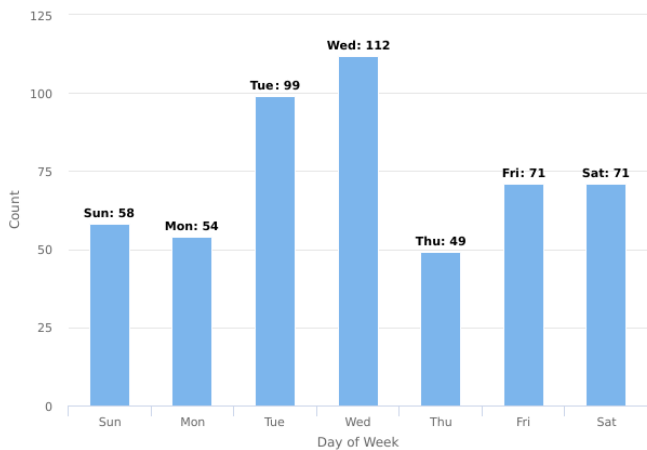

Main Street CID Incident Analysis

07/01/2019 - 07/31/2019

Multi-dimension Overview

07/01/2019 - 07/31/2019

Incident Category

Account

On-Premise Location

Year / Month

Day of Week

Incident Severity Level (1-5)

Multi-dimension Overview

07/01/2019 - 07/31/2019

Hours of Day

Incident Category by Day of Week

07/01/2019 - 07/31/2019

Incident Category	Sun	Mon	Tue	Wed	Thu	Fri	Sat	Total
Accident / Personal Injury			1					1
Bus Shelters/Stops	1	1	3			1	1	7
Disturbance / Fighting	1		1	1		3	1	7
Door Checks			1			1		2
Homeless Contact		2	3	4	1	2	1	13
Homicide				1				1
Medical Call					1	1	1	3
Motor Vehicle / Suspicious			1	1		3	1	6
Panhandler Contact	3	1	6	7	1	1	6	25
Parking Lot Patrolled	25	23	30	25	14	10	10	137
Parks			2				2	4
Property Checks	21	24	47	68	28	46	40	274
Property Damage				1				1
Property Theft			1					1
Public Drinking				1	1		1	3
Robbery - Armed							1	1
Shoplifting	1							1
Tresspass / Information For Charge	6	3	3	2	2	3	6	25
Vehicle Accident				1	1			2
Total	58	54	99	112	49	71	71	514

Incident Category by Month

07/01/2019 - 07/31/2019

Incident Category	Jul	Total
Accident / Personal Injury	1	1
Bus Shelters/Stops	7	7
Disturbance / Fighting	7	7
Door Checks	2	2
Homeless Contact	13	13
Homicide	1	1
Medical Call	3	3
Motor Vehicle / Suspicious	6	6
Panhandler Contact	25	25
Parking Lot Patrolled	137	137
Parks	4	4
Property Checks	274	274
Property Damage	1	1
Property Theft	1	1
Public Drinking	3	3
Robbery - Armed	1	1
Shoplifting	1	1
Tresspass / Information For Charge	25	25
Vehicle Accident	2	2
Total	514	514