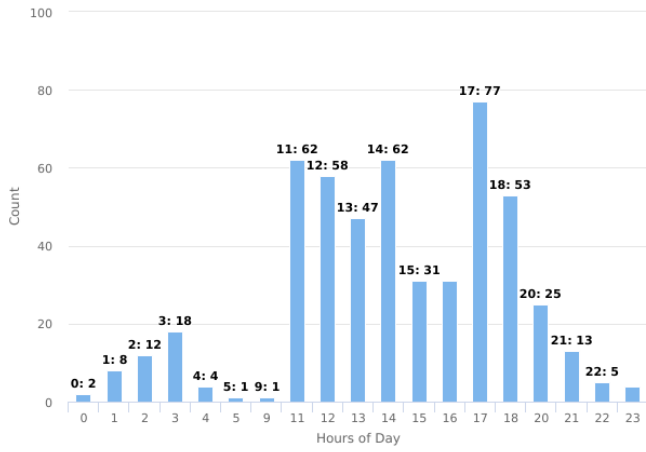

Day of Week

Incident Severity Level (1-5)

Multi-dimension Overview

07/01/2019 - 07/31/2019

Hours of Day

Incident Category by Day of Week

07/01/2019 - 07/31/2019

Incident Category	Sun	Mon	Tue	Wed	Thu	Fri	Sat	Total
Accident / Personal Injury			1					1
Bus Shelters/Stops	1	1	3			1	1	7
Disturbance / Fighting	1		1	1		3	1	7
Door Checks			1			1		2
Homeless Contact		2	3	4	1	2	1	13
Homicide				1				1
Medical Call					1	1	1	3
Motor Vehicle / Suspicious			1	1		3	1	6
Panhandler Contact	3	1	6	7	1	1	6	25
Parking Lot Patrolled	25	23	30	25	14	10	10	137
Parks			2				2	4
Property Checks	21	24	47	68	28	46	40	274
Property Damage				1				1
Property Theft			1					1
Public Drinking				1	1		1	3
Robbery - Armed							1	1
Shoplifting	1							1
Tresspass / Information For Charge	6	3	3	2	2	3	6	25
Vehicle Accident				1	1			2
Total	58	54	99	112	49	71	71	514