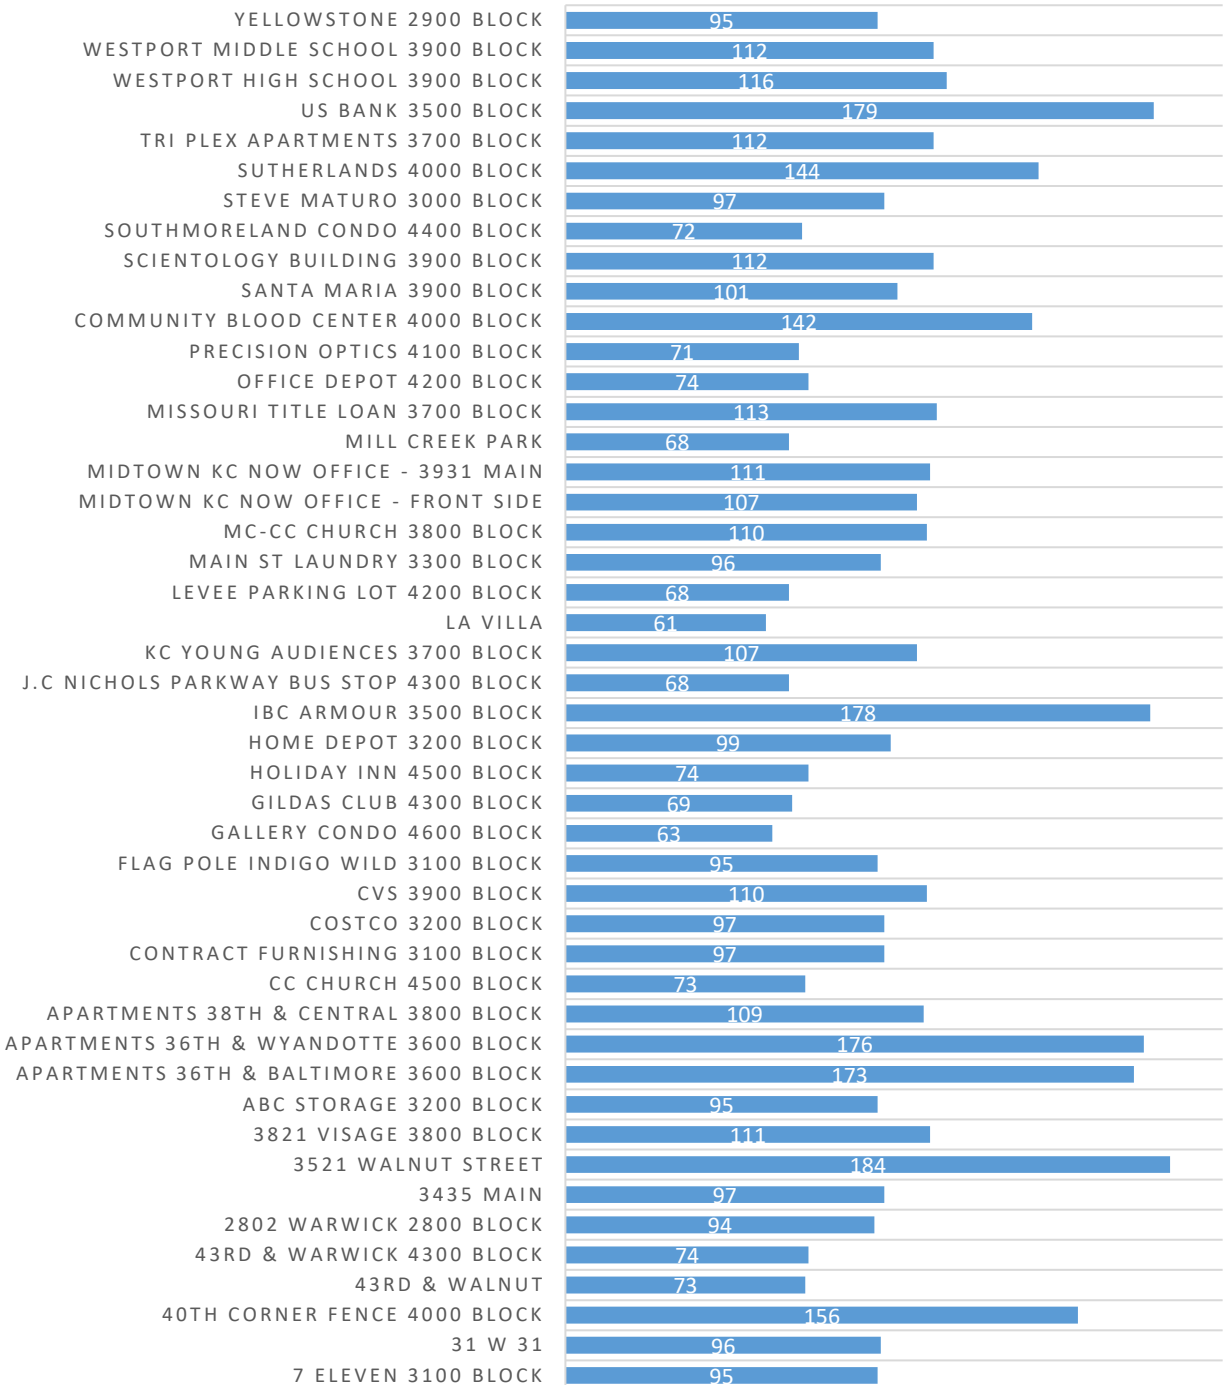

Incident Location by Month

07/01/2019 - 07/31/2019

On-Premise Location	Jul	Total
3901 MAIN ST	7	7
3902 MAIN ST	27	27
3906 BALTIMORE AVE	3	3
3927 MAIN ST	1	1
3931 MAIN ST	9	9
3947 MAIN ST	1	1
3948 MAIN ST	1	1
400 E LINWOOD BLVD	1	1
4040 MAIN ST	3	3
4041 MAIN ST	3	3
4100 MAIN ST	3	3
4101 MAIN ST	5	5
4120 BALTIMORE AVE	1	1
4181 BROADWAY ST	4	4
4200 MAIN ST	2	2
4201 MAIN ST	9	9
4212 MAIN ST	1	1
4218 WALNUT ST	7	7
4231 MAIN ST	9	9
4242 MAIN ST	4	4
4301 MAIN ST	5	5
4327 MAIN ST	8	8
4328 WALNUT ST	6	6
4420 WARWICK BLVD	4	4
4445 MAIN ST	1	1
4535 MAIN ST	7	7
4601 MAIN ST	5	5
Total	514	514

Main Street CID Checkpoint Scans

MAIN STREET CID CHECKPOINT SCANS BY LOCATION

Checkpoint Scans Grand Total 4,824