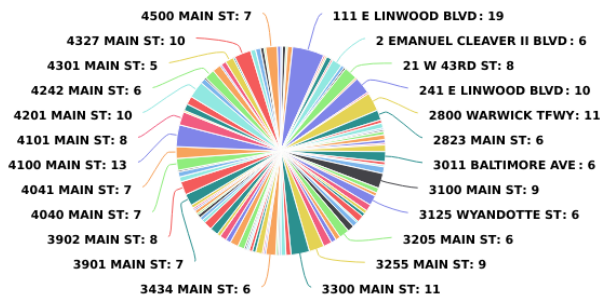

Main Street CID Incident Analysis

03/01/2019 - 03/31/2019

Multi-dimension Overview

03/01/2019 - 03/31/2019

Incident Category

Account

On-Premise Location

Year / Month

Incident Location by Day of Week

03/01/2019 - 03/31/2019

On-Premise Location	Sun	Mon	Tue	Wed	Thu	Fri	Sat	Total
3150 GILLHAM PLZ		1	1	1	1			4
3161 WYANDOTTE ST						1		1
320 E LINWOOD BLVD		1	1				1	3
3200 MAIN ST		1	1			2		4
3205 MAIN ST			1		3	1	1	6
3214 MAIN ST		1		1		1		3
3215 MAIN ST			2	1				3
3244 MAIN ST		1	2	1		1		5
3255 MAIN ST	1	1	2	2	2	1		9
3300 MAIN ST		4	3			2	2	11
3324 MAIN ST		1		2				3
3355 MAIN ST		1	1	1				3
3400 MAIN ST		1						1
3404 MAIN ST				1				1
3407 MAIN ST				1				1
3434 MAIN ST		2	1	2		1		6
3440 MAIN ST		1						1
3441 MAIN ST				1				1
35 W 40TH ST		1			2	1		4
3517 MAIN ST			1	1				2
3521 WALNUT ST	1				1			2
3527 MAIN ST			1					1
3543 MAIN ST		1						1
3601 MAIN ST						1		1
3619 MAIN ST		1		1	1	1		4
3636 MAIN ST	1	1	1	1	1			5
3700 MAIN ST	2						1	3
3701 MAIN ST	1	1		2				4
3710 MAIN ST	1	1						2
3731 MAIN ST	2	2		1				5
3732 MAIN ST	2	3						5
3742 MAIN ST		2						2
3745 MAIN ST		1		1				2
3800 BALTIMORE Ave	1						1	2
3807 MAIN ST		1						1
3810 MAIN ST	1		1					2
3821 MAIN ST	1							1
3826 MAIN ST		1						1

Main Street CID Checkpoint Scans

MAIN STREET CID CHECKPOINT SCANS BY LOCATION

Checkpoint Scans Grand Total

3,995