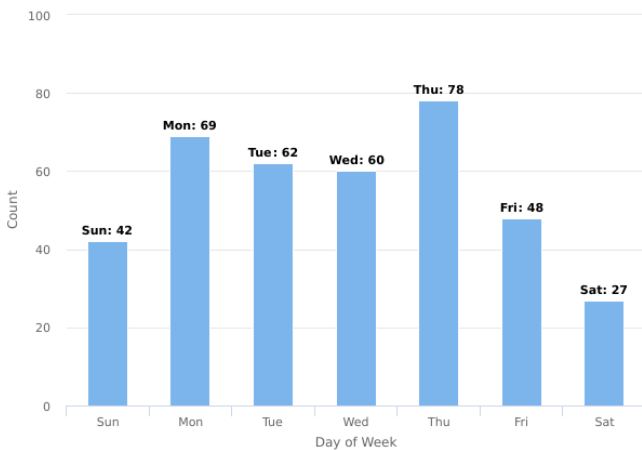

Main Street CID Incident Analysis

03/01/2019 - 03/31/2019

Multi-dimension Overview

03/01/2019 - 03/31/2019

Incident Category

Account

On-Premise Location

Year / Month

Day of Week

Incident Severity Level (1-5)

Multi-dimension Overview

03/01/2019 - 03/31/2019

Hours of Day

Incident Category by Day of Week

03/01/2019 - 03/31/2019

Incident Category	Sun	Mon	Tue	Wed	Thu	Fri	Sat	Total
Accident / Personal Injury	1							1
Assault / Bodily Harm						1		1
Disturbance / Fighting				1				1
Door Checks				2			1	3
Homeless Contact			1				1	2
Panhandler Contact	4	5	2	4	5	1	1	22
Parking Lot Patrolled	5	10	10	11	21	11		68
Property Checks	31	50	46	39	49	34	24	273
Tresspass / Information For Charge	1	4	3	3	3	1		15
Total	42	69	62	60	78	48	27	386