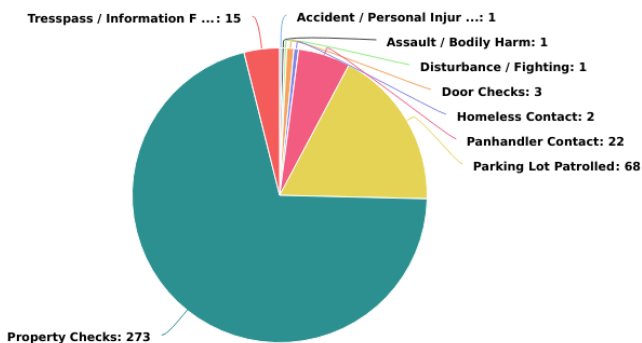

Main Street CID Incident Analysis

03/01/2019 - 03/31/2019

Multi-dimension Overview

03/01/2019 - 03/31/2019

Incident Category

Account

On-Premise Location

Year / Month

Day of Week

Incident Severity Level (1-5)

Multi-dimension Overview

03/01/2019 - 03/31/2019

Hours of Day

Incident Category by Day of Week

03/01/2019 - 03/31/2019

Incident Category	Sun	Mon	Tue	Wed	Thu	Fri	Sat	Total
Accident / Personal Injury	1							1
Assault / Bodily Harm						1		1
Disturbance / Fighting				1				1
Door Checks				2			1	3
Homeless Contact			1				1	2
Panhandler Contact	4	5	2	4	5	1	1	22
Parking Lot Patrolled	5	10	10	11	21	11		68
Property Checks	31	50	46	39	49	34	24	273
Tresspass / Information For Charge	1	4	3	3	3	1		15
Total	42	69	62	60	78	48	27	386

Incident Category by Month

03/01/2019 - 03/31/2019

Incident Category	Mar	Total
Accident / Personal Injury	1	1
Assault / Bodily Harm	1	1
Disturbance / Fighting	1	1
Door Checks	3	3
Homeless Contact	2	2
Panhandler Contact	22	22
Parking Lot Patrolled	68	68
Property Checks	273	273
Tresspass / Information For Charge	15	15
Total	386	386