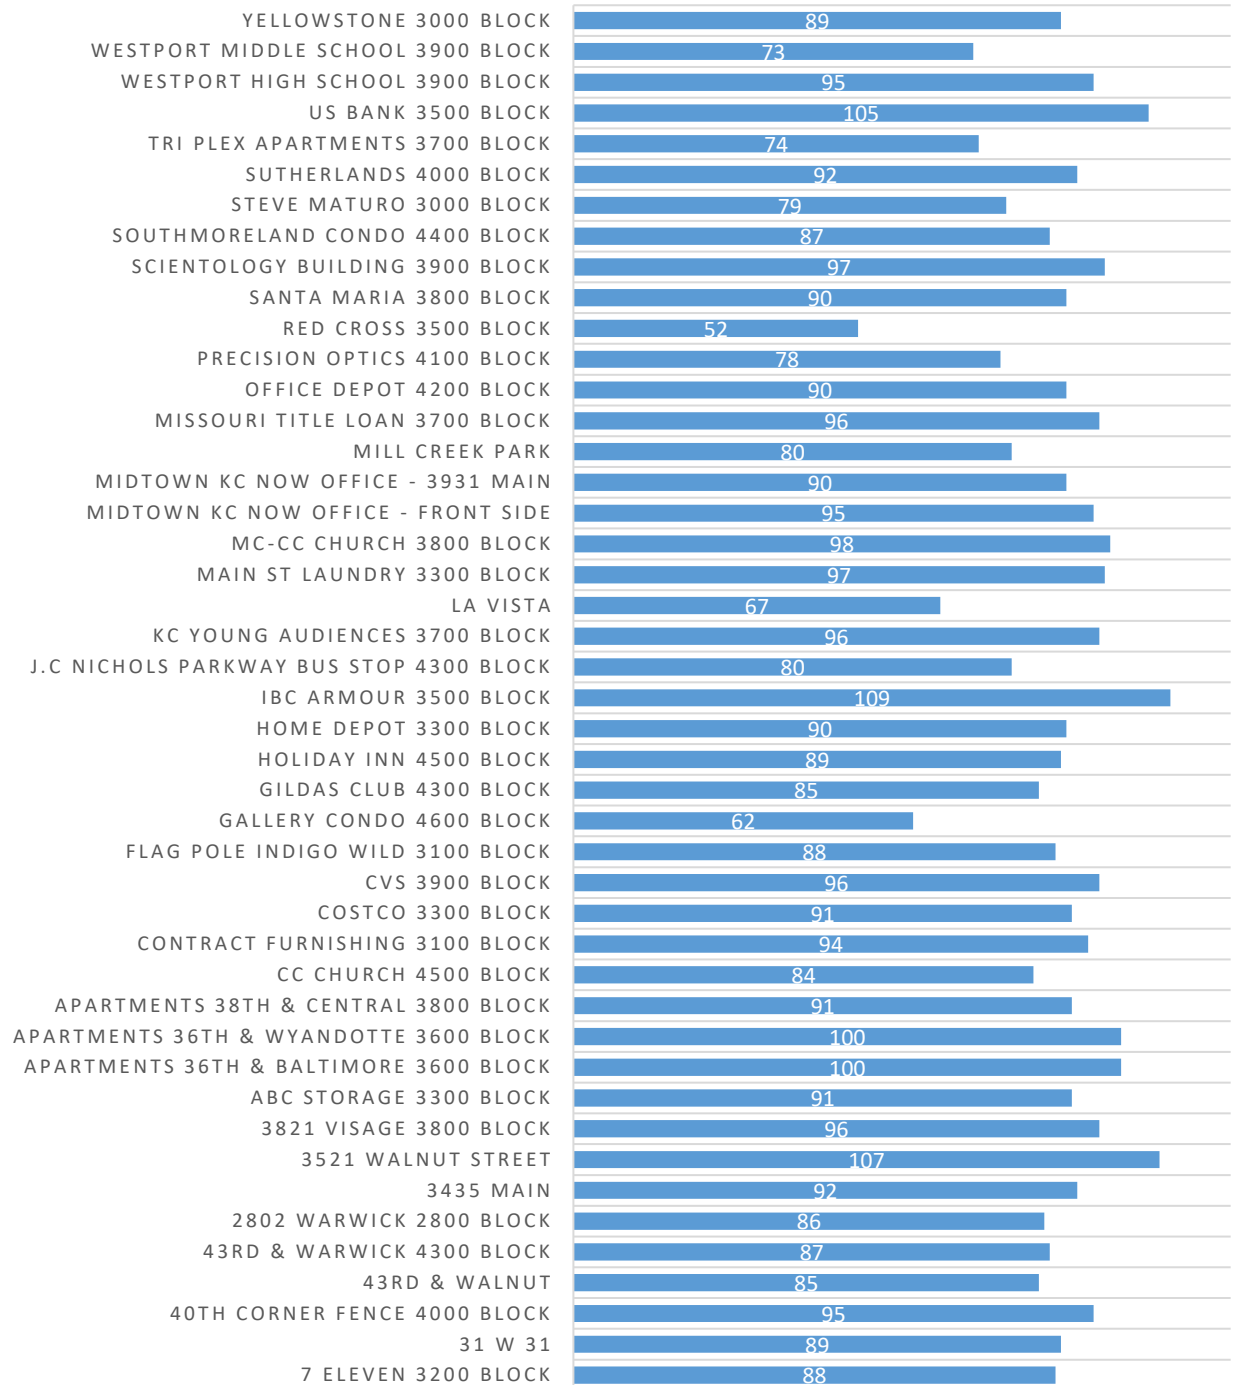

Incident Location by Month

03/01/2019 - 03/31/2019

On-Premise Location	Mar	Total
3150 GILLHAM PLZ	4	4
3161 WYANDOTTE ST	1	1
320 E LINWOOD BLVD	3	3
3200 MAIN ST	4	4
3205 MAIN ST	6	6
3214 MAIN ST	3	3
3215 MAIN ST	3	3
3244 MAIN ST	5	5
3255 MAIN ST	9	9
3300 MAIN ST	11	11
3324 MAIN ST	3	3
3355 MAIN ST	3	3
3400 MAIN ST	1	1
3404 MAIN ST	1	1
3407 MAIN ST	1	1
3434 MAIN ST	6	6
3440 MAIN ST	1	1
3441 MAIN ST	1	1
35 W 40TH ST	4	4
3517 MAIN ST	2	2
3521 WALNUT ST	2	2
3527 MAIN ST	1	1
3543 MAIN ST	1	1
3601 MAIN ST	1	1
3619 MAIN ST	4	4
3636 MAIN ST	5	5
3700 MAIN ST	3	3
3701 MAIN ST	4	4
3710 MAIN ST	2	2
3731 MAIN ST	5	5
3732 MAIN ST	5	5
3742 MAIN ST	2	2
3745 MAIN ST	2	2
3800 BALTIMORE Ave	2	2
3807 MAIN ST	1	1
3810 MAIN ST	2	2
3821 MAIN ST	1	1
3826 MAIN ST	1	1

Incident Location by Month

03/01/2019 - 03/31/2019

On-Premise Location	Mar	Total
3838 MAIN ST	2	2
3901 MAIN ST	7	7
3902 MAIN ST	8	8
3947 MAIN ST	3	3
3951 MAIN ST	3	3
400 E LINWOOD BLVD	1	1
4040 MAIN ST	7	7
4041 MAIN ST	7	7
4100 MAIN ST	13	13
4101 MAIN ST	8	8
4120 BALTIMORE AVE	1	1
4181 BROADWAY ST	4	4
4200 MAIN ST	5	5
4201 MAIN ST	10	10
4218 WALNUT ST	3	3
4231 MAIN ST	1	1
4242 MAIN ST	6	6
4300 MAIN ST	5	5
4300 MCGEE ST	1	1
4300 WARWICK BLVD	3	3
4301 MAIN ST	5	5
4309 MAIN ST	1	1
4327 MAIN ST	10	10
4328 WALNUT ST	3	3
4400 WALNUT ST	3	3
4420 WARWICK BLVD	2	2
4435 MAIN ST	1	1
4500 MAIN ST	7	7
4601 MAIN ST	2	2
Total	386	386

Main Street CID Checkpoint Scans

MAIN STREET CID CHECKPOINT SCANS BY LOCATION

Checkpoint Scans Grand Total

3,995