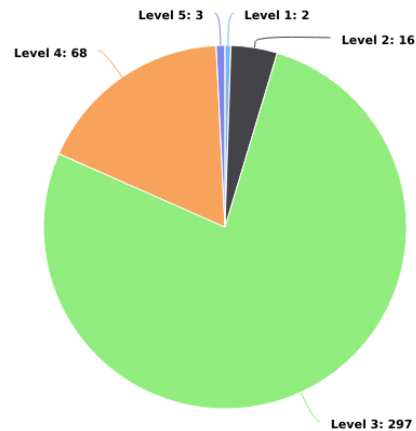

Main Street CID Incident Analysis

03/01/2019 - 03/31/2019

Multi-dimension Overview

03/01/2019 - 03/31/2019

Incident Category

Account

On-Premise Location

Year / Month

Day of Week

Incident Severity Level (1-5)

Multi-dimension Overview

03/01/2019 - 03/31/2019

Hours of Day

Incident Category by Day of Week

03/01/2019 - 03/31/2019

Incident Category	Sun	Mon	Tue	Wed	Thu	Fri	Sat	Total
Accident / Personal Injury	1							1
Assault / Bodily Harm						1		1
Disturbance / Fighting				1				1
Door Checks				2			1	3
Homeless Contact			1				1	2
Panhandler Contact	4	5	2	4	5	1	1	22
Parking Lot Patrolled	5	10	10	11	21	11		68
Property Checks	31	50	46	39	49	34	24	273
Tresspass / Information For Charge	1	4	3	3	3	1		15
Total	42	69	62	60	78	48	27	386