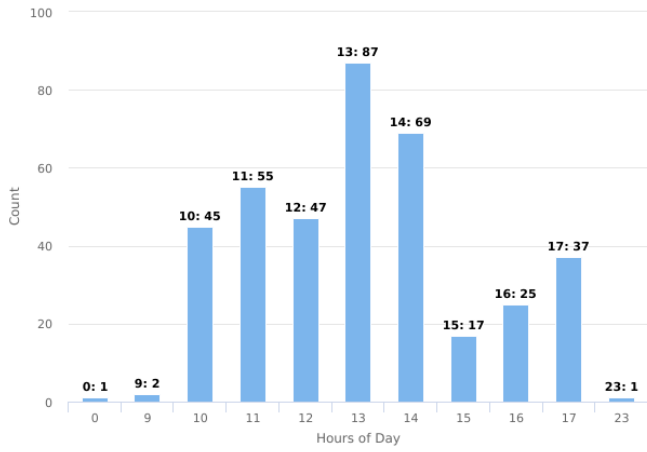

Day of Week

Incident Severity Level (1-5)

Multi-dimension Overview

03/01/2019 - 03/31/2019

Hours of Day

Incident Category by Day of Week

03/01/2019 - 03/31/2019

Incident Category	Sun	Mon	Tue	Wed	Thu	Fri	Sat	Total
Accident / Personal Injury	1							1
Assault / Bodily Harm						1		1
Disturbance / Fighting				1				1
Door Checks				2			1	3
Homeless Contact			1				1	2
Panhandler Contact	4	5	2	4	5	1	1	22
Parking Lot Patrolled	5	10	10	11	21	11		68
Property Checks	31	50	46	39	49	34	24	273
Tresspass / Information For Charge	1	4	3	3	3	1		15
Total	42	69	62	60	78	48	27	386