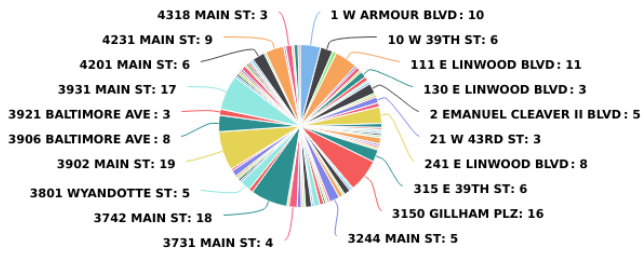

On-Premise Location