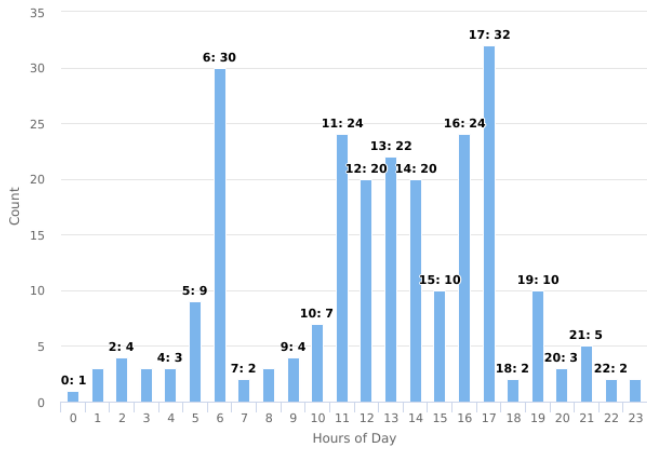

Day of Week

Incident Severity Level (1-5)

Multi-dimension Overview

11/01/2019 - 11/30/2019

Hours of Day

Incident Category by Day of Week

11/01/2019 - 11/30/2019

Incident Category	Sun	Mon	Tue	Wed	Thu	Fri	Sat	Total
Accident / Personal Injury				1	1			2
Aggravated Assault				1				1
Assault - Nonaggravated				1				1
Bus Shelters/Stops						2	2	4
Disturbance / Fighting					1			1
Drug Activity				2	1	1		4
Found / Property		1			1	1		3
Homeless Contact	8	8	1	6	7	7	13	50
Information		1		2	2	3	1	9
Motor Vehicle / Suspicious					2		1	3
Panhandler Contact	1	4	6	2	2		5	20
Parking Lot Patrolled	4	2	2	9	1	8	10	36
Property Checks	10	17	14	16	7	17	13	94
Public Drinking				2	1	1	2	6
Tresspass / Information For Charge			4	1	2	2	2	11
Total	23	33	27	43	28	42	49	245

Incident Category by Month

11/01/2019 - 11/30/2019

Incident Category	Nov	Total
Accident / Personal Injury	2	2
Aggravated Assault	1	1
Assault - Nonaggravated	1	1
Bus Shelters/Stops	4	4
Disturbance / Fighting	1	1
Drug Activity	4	4
Found / Property	3	3
Homeless Contact	50	50
Information	9	9
Motor Vehicle / Suspicious	3	3
Panhandler Contact	20	20
Parking Lot Patrolled	36	36
Property Checks	94	94
Public Drinking	6	6
Tresspass / Information For Charge	11	11
Total	245	245