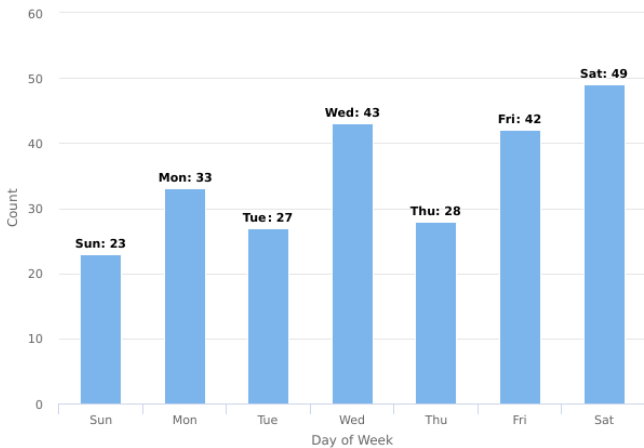

Main Street CID Incident Analysis

11/01/2019 - 11/30/2019

Multi-dimension Overview

11/01/2019 - 11/30/2019

Incident Category

Account

On-Premise Location

Year / Month

Day of Week

Incident Severity Level (1-5)

Multi-dimension Overview

11/01/2019 - 11/30/2019

Hours of Day

Incident Category by Day of Week

11/01/2019 - 11/30/2019

Incident Category	Sun	Mon	Tue	Wed	Thu	Fri	Sat	Total
Accident / Personal Injury				1	1			2
Aggravated Assault				1				1
Assault - Nonaggravated				1				1
Bus Shelters/Stops						2	2	4
Disturbance / Fighting					1			1
Drug Activity				2	1	1		4
Found / Property		1			1	1		3
Homeless Contact	8	8	1	6	7	7	13	50
Information		1		2	2	3	1	9
Motor Vehicle / Suspicious					2		1	3
Panhandler Contact	1	4	6	2	2		5	20
Parking Lot Patrolled	4	2	2	9	1	8	10	36
Property Checks	10	17	14	16	7	17	13	94
Public Drinking				2	1	1	2	6
Tresspass / Information For Charge			4	1	2	2	2	11
Total	23	33	27	43	28	42	49	245

Incident Category by Month

11/01/2019 - 11/30/2019

Incident Category	Nov	Total
Accident / Personal Injury	2	2
Aggravated Assault	1	1
Assault - Nonaggravated	1	1
Bus Shelters/Stops	4	4
Disturbance / Fighting	1	1
Drug Activity	4	4
Found / Property	3	3
Homeless Contact	50	50
Information	9	9
Motor Vehicle / Suspicious	3	3
Panhandler Contact	20	20
Parking Lot Patrolled	36	36
Property Checks	94	94
Public Drinking	6	6
Tresspass / Information For Charge	11	11
Total	245	245