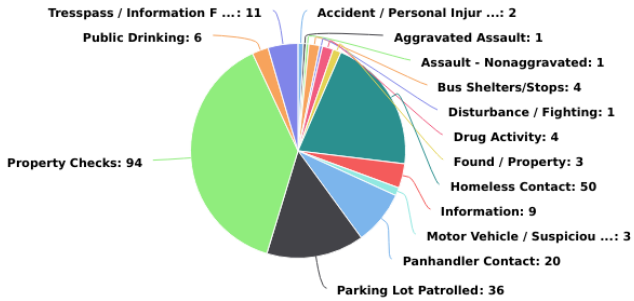

Main Street CID Incident Analysis

11/01/2019 - 11/30/2019

Multi-dimension Overview

11/01/2019 - 11/30/2019

Incident Category

Account

On-Premise Location

Year / Month

Day of Week

Incident Severity Level (1-5)

Multi-dimension Overview

11/01/2019 - 11/30/2019

Hours of Day

Incident Category by Day of Week

11/01/2019 - 11/30/2019

Incident Category	Sun	Mon	Tue	Wed	Thu	Fri	Sat	Total
Accident / Personal Injury				1	1			2
Aggravated Assault				1				1
Assault - Nonaggravated				1				1
Bus Shelters/Stops						2	2	4
Disturbance / Fighting					1			1
Drug Activity				2	1	1		4
Found / Property		1			1	1		3
Homeless Contact	8	8	1	6	7	7	13	50
Information		1		2	2	3	1	9
Motor Vehicle / Suspicious					2		1	3
Panhandler Contact	1	4	6	2	2		5	20
Parking Lot Patrolled	4	2	2	9	1	8	10	36
Property Checks	10	17	14	16	7	17	13	94
Public Drinking				2	1	1	2	6
Tresspass / Information For Charge			4	1	2	2	2	11
Total	23	33	27	43	28	42	49	245

Incident Category by Month

11/01/2019 - 11/30/2019

Incident Category	Nov	Total
Accident / Personal Injury	2	2
Aggravated Assault	1	1
Assault - Nonaggravated	1	1
Bus Shelters/Stops	4	4
Disturbance / Fighting	1	1
Drug Activity	4	4
Found / Property	3	3
Homeless Contact	50	50
Information	9	9
Motor Vehicle / Suspicious	3	3
Panhandler Contact	20	20
Parking Lot Patrolled	36	36
Property Checks	94	94
Public Drinking	6	6
Tresspass / Information For Charge	11	11
Total	245	245