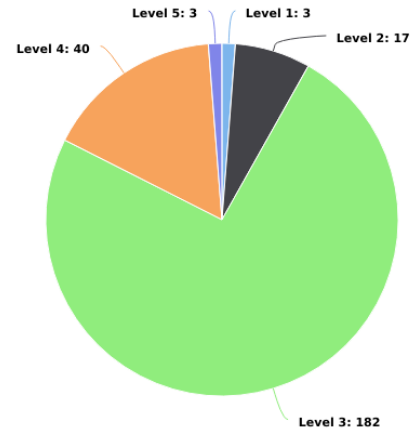

Main Street CID Incident Analysis

11/01/2019 - 11/30/2019

Multi-dimension Overview

11/01/2019 - 11/30/2019

Incident Category

Account

On-Premise Location

Year / Month

Day of Week

Incident Severity Level (1-5)

Multi-dimension Overview

11/01/2019 - 11/30/2019

Hours of Day

Incident Category by Day of Week

11/01/2019 - 11/30/2019

Incident Category	Sun	Mon	Tue	Wed	Thu	Fri	Sat	Total
Accident / Personal Injury				1	1			2
Aggravated Assault				1				1
Assault - Nonaggravated				1				1
Bus Shelters/Stops						2	2	4
Disturbance / Fighting					1			1
Drug Activity				2	1	1		4
Found / Property		1			1	1		3
Homeless Contact	8	8	1	6	7	7	13	50
Information		1		2	2	3	1	9
Motor Vehicle / Suspicious					2		1	3
Panhandler Contact	1	4	6	2	2		5	20
Parking Lot Patrolled	4	2	2	9	1	8	10	36
Property Checks	10	17	14	16	7	17	13	94
Public Drinking				2	1	1	2	6
Tresspass / Information For Charge			4	1	2	2	2	11
Total	23	33	27	43	28	42	49	245

Incident Category by Month

11/01/2019 - 11/30/2019

Incident Category	Nov	Total
Accident / Personal Injury	2	2
Aggravated Assault	1	1
Assault - Nonaggravated	1	1
Bus Shelters/Stops	4	4
Disturbance / Fighting	1	1
Drug Activity	4	4
Found / Property	3	3
Homeless Contact	50	50
Information	9	9
Motor Vehicle / Suspicious	3	3
Panhandler Contact	20	20
Parking Lot Patrolled	36	36
Property Checks	94	94
Public Drinking	6	6
Tresspass / Information For Charge	11	11
Total	245	245