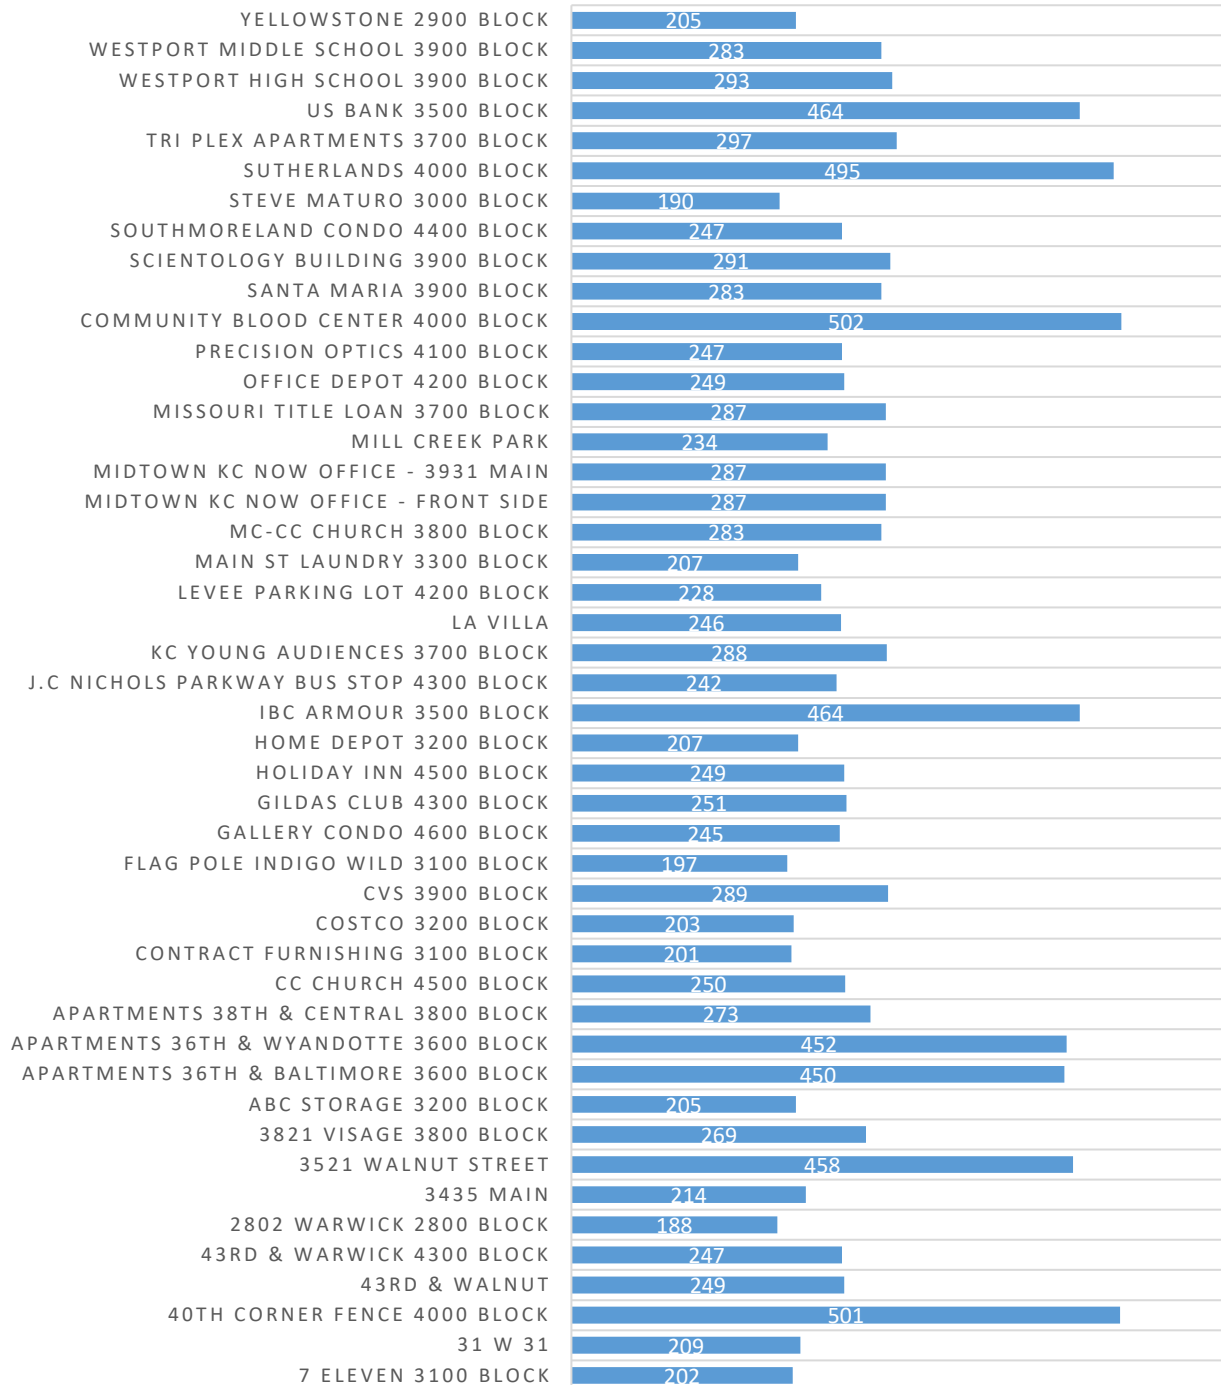

Incident Location by Month

11/01/2019 - 11/30/2019

On-Premise Location	Nov	Total
1 W ARMOUR BLVD	10	10
10 W 39TH ST	6	6
102 W 39TH ST	2	2
111 E LINWOOD BLVD	11	11
115 W 39TH ST	1	1
119 W 39TH ST	2	2
123 E LINWOOD BLVD	1	1
130 E LINWOOD BLVD	3	3
131 E 39TH ST	2	2
16 E 43RD ST	1	1
2 E 39TH ST	1	1
2 EMANUEL CLEAVER II BLVD	5	5
200 E LINWOOD BLVD	1	1
201 W 38TH ST	1	1
21 W 43RD ST	3	3
23 E LINWOOD BLVD	2	2
241 E LINWOOD BLVD	8	8
25 W 39TH ST	2	2
2841 MAIN ST	1	1
300 E LINWOOD BLVD	1	1
3011 BALTIMORE AVE	1	1
3011 MAIN ST	1	1
3023 MAIN ST	1	1
31 W 31ST ST	3	3
3100 MAIN ST	1	1
3101 MAIN ST	1	1
3125 WYANDOTTE ST	1	1
315 E 39TH ST	6	6
3150 GILLHAM PLZ	16	16
320 E LINWOOD BLVD	1	1
3200 MAIN ST	1	1
3205 MAIN ST	3	3
3214 MAIN ST	1	1
3215 MAIN ST	2	2
3244 MAIN ST	5	5
3300 MAIN ST	1	1
3324 MAIN ST	1	1
3355 MAIN ST	1	1

Incident Location by Month

11/01/2019 - 11/30/2019

On-Premise Location	Nov	Total
3440 MAIN ST	2	2
3441 MAIN ST	3	3
3517 MAIN ST	1	1
3540 MAIN ST	3	3
3636 MAIN ST	1	1
3701 MAIN ST	1	1
3715 MAIN ST	2	2
3731 MAIN ST	4	4
3732 MAIN ST	1	1
3742 MAIN ST	18	18
3743 MAIN ST	2	2
3801 WYANDOTTE ST	5	5
3810 MAIN ST	1	1
3821 MAIN ST	1	1
3830 MAIN ST	1	1
3834 MAIN ST	1	1
3838 MAIN ST	3	3
3845 WYANDOTTE ST	1	1
3902 MAIN ST	19	19
3906 BALTIMORE AVE	8	8
3921 BALTIMORE AVE	3	3
3931 MAIN ST	17	17
3933 MAIN ST	1	1
3934 MAIN ST	1	1
3947 MAIN ST	1	1
3951 MAIN ST	1	1
400 E LINWOOD BLVD	1	1
4040 MAIN ST	2	2
4041 MAIN ST	1	1
4100 MAIN ST	1	1
4101 MAIN ST	1	1
4120 BALTIMORE AVE	1	1
4181 BROADWAY ST	1	1
4201 MAIN ST	6	6
4218 WALNUT ST	1	1
4231 MAIN ST	9	9
4242 MAIN ST	1	1
4318 MAIN ST	3	3

Incident Location by Month

11/01/2019 - 11/30/2019

On-Premise Location	Nov	Total
4324 MAIN ST	1	1
4327 MAIN ST	2	2
4328 WALNUT ST	1	1
Total	245	245

Main Street CID Checkpoint Scans

MAIN STREET CID CHECKPOINT SCANS BY LOCATION

Checkpoint Scans Grand Total **13,108**

Previous Month Grand Total: 5,060