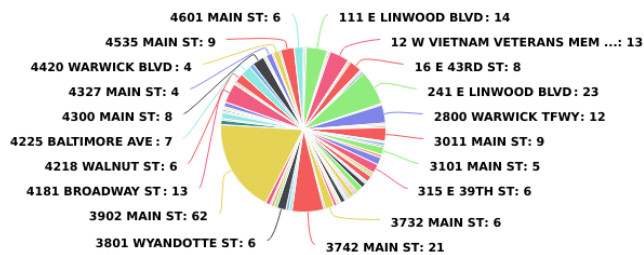

On-Premise Location