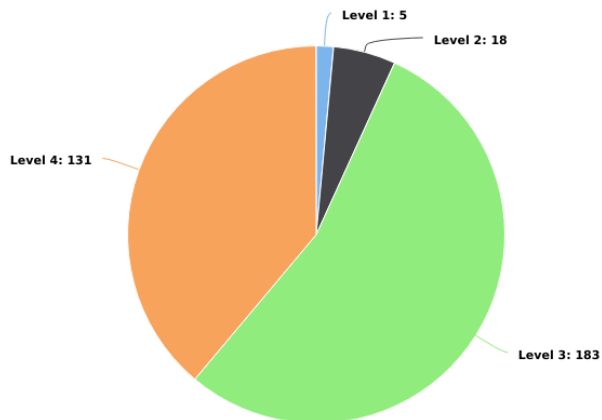

Main Street CID Incident Analysis

09/01/2019 - 09/30/2019

Multi-dimension Overview

09/01/2019 - 09/30/2019

Incident Category

Account

On-Premise Location

Year / Month

Day of Week

Incident Severity Level (1-5)

Multi-dimension Overview

09/01/2019 - 09/30/2019

Hours of Day

Incident Category by Day of Week

09/01/2019 - 09/30/2019

Incident Category	Sun	Mon	Tue	Wed	Thu	Fri	Sat	Total
Arson		1						1
Assault - Nonaggravated				1				1
Bus Shelters/Stops	1	3	3	4	5	6	1	23
Disturbance / Fighting		3					1	4
Homeless Contact	1	4	5	9	9	4		32
Lost / Property	1							1
Medical Call	1							1
Panhandler Contact	1	3	4		2	1		11
Parking Lot Patrolled	20	18	24	16	21	5	4	108
Property Checks	20	21	22	22	23	8	10	126
Property Damage			1					1
Public Drinking		1	1	3	2		3	10
Shoplifting					2			2
Trespass / Information For Charge	2	2	4	2		3	3	16
Total	47	56	64	57	64	27	22	337