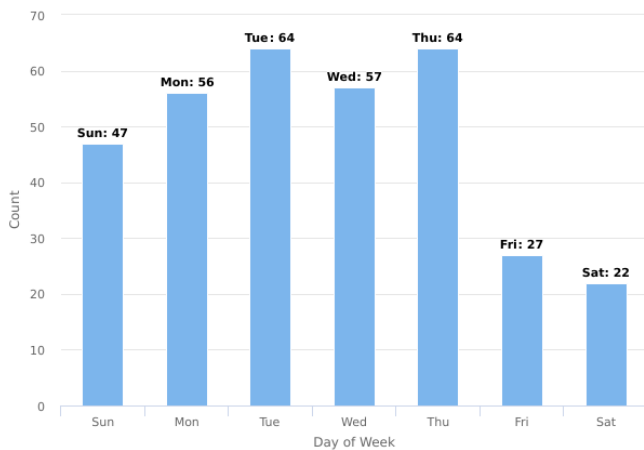

Main Street CID Incident Analysis

09/01/2019 - 09/30/2019

Multi-dimension Overview

09/01/2019 - 09/30/2019

Incident Category

Account

On-Premise Location

Year / Month

Day of Week

Incident Severity Level (1-5)

Multi-dimension Overview

09/01/2019 - 09/30/2019

Hours of Day

Incident Category by Day of Week

09/01/2019 - 09/30/2019

Incident Category	Sun	Mon	Tue	Wed	Thu	Fri	Sat	Total
Arson		1						1
Assault - Nonaggravated				1				1
Bus Shelters/Stops	1	3	3	4	5	6	1	23
Disturbance / Fighting		3					1	4
Homeless Contact	1	4	5	9	9	4		32
Lost / Property	1							1
Medical Call	1							1
Panhandler Contact	1	3	4		2	1		11
Parking Lot Patrolled	20	18	24	16	21	5	4	108
Property Checks	20	21	22	22	23	8	10	126
Property Damage			1					1
Public Drinking		1	1	3	2		3	10
Shoplifting					2			2
Trespass / Information For Charge	2	2	4	2		3	3	16
Total	47	56	64	57	64	27	22	337