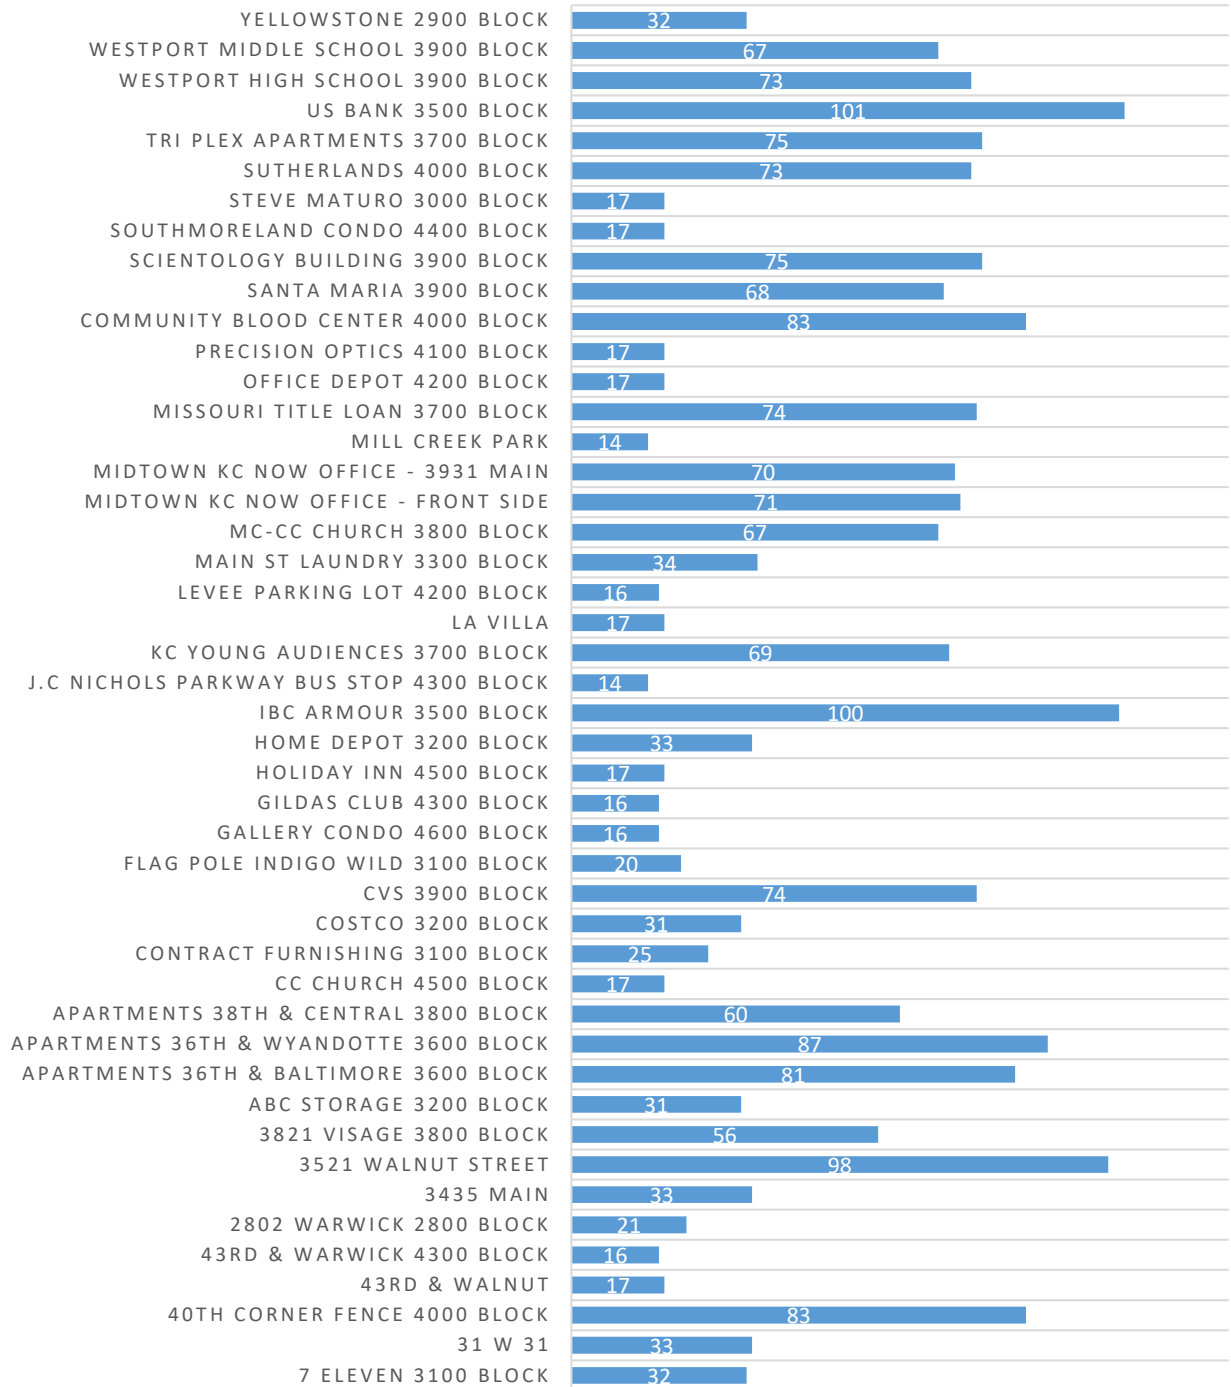

Incident Location by Month

09/01/2019 - 09/30/2019

On-Premise Location	Sep	Total
102 W 39TH ST	1	1
105 W 36TH ST	1	1
111 E LINWOOD BLVD	14	14
114-116 W 36TH ST	1	1
115 W 39TH ST	1	1
12 W VIETNAM VETERANS MEMORIAL DR	13	13
123 E LINWOOD BLVD	1	1
16 E 34TH TER	1	1
16 E 43RD ST	8	8
2 EMANUEL CLEAVER II BLVD	1	1
201 W 38TH ST	1	1
219 E 39TH ST	1	1
241 E LINWOOD BLVD	23	23
25 W 39TH ST	1	1
2800 WARWICK TFWY	12	12
2823 MAIN ST	1	1
2838 WARWICK TFWY	1	1
2911 MAIN ST	1	1
3011 MAIN ST	9	9
3038 WALNUT ST	1	1
31 W 31ST ST	2	2
3100 MAIN ST	1	1
3101 MAIN ST	5	5
3111 WYANDOTTE ST	2	2
3125 WYANDOTTE ST	5	5
315 E 39TH ST	6	6
3150 GILLHAM PLZ	2	2
3205 MAIN ST	1	1
3215 MAIN ST	4	4
3244 MAIN ST	1	1
3255 MAIN ST	1	1
3324 MAIN ST	3	3
3355 MAIN ST	4	4
3400 MAIN ST	1	1
3434 MAIN ST	1	1
3441 MAIN ST	1	1
3521 WALNUT ST	3	3
3527 MAIN ST	1	1

Incident Location by Month

09/01/2019 - 09/30/2019

On-Premise Location	Sep	Total
3540 MAIN ST	1	1
3620 MAIN ST	1	1
3636 MAIN ST	1	1
3710 MAIN ST	3	3
3714 MAIN ST	1	1
3719 MAIN ST	1	1
3723 MAIN ST	1	1
3731 MAIN ST	2	2
3732 MAIN ST	6	6
3740 WYANDOTTE ST	1	1
3742 MAIN ST	21	21
3743 MAIN ST	2	2
3745 MAIN ST	2	2
3801 WYANDOTTE ST	6	6
3803 MAIN ST	2	2
3821 MAIN ST	2	2
3830 MAIN ST	1	1
3901 MAIN ST	3	3
3902 MAIN ST	62	62
3906 BALTIMORE AVE	3	3
3921 MAIN ST	1	1
3931 MAIN ST	4	4
3935 MAIN ST	1	1
3967 MAIN ST	1	1
4040 MAIN ST	1	1
4041 MAIN ST	1	1
4101 MAIN ST	3	3
4181 BROADWAY ST	13	13
4210 MAIN ST	1	1
4210 WALNUT ST	1	1
4218 WALNUT ST	6	6
4225 BALTIMORE AVE	7	7
4231 MAIN ST	3	3
4300 MAIN ST	8	8
4301 MAIN ST	1	1
4326 MAIN ST	1	1
4327 MAIN ST	4	4
4410 WARWICK BLVD	1	1

Incident Location by Month

09/01/2019 - 09/30/2019

On-Premise Location	Sep	Total
4420 WARWICK BLVD	4	4
4445 MAIN ST	1	1
4535 MAIN ST	9	9
4601 MAIN ST	6	6
Total	337	337

Main Street CID Checkpoint Scans

MAIN STREET CID CHECKPOINT SCANS BY LOCATION

Checkpoint Scans Grand Total

2,158

Previous Month Grand Total: 4,457