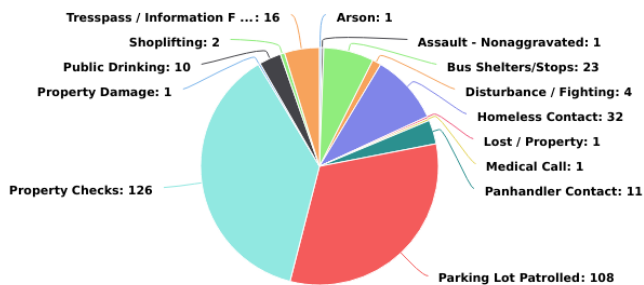

Main Street CID Incident Analysis

09/01/2019 - 09/30/2019

Multi-dimension Overview

09/01/2019 - 09/30/2019

Incident Category

Account

On-Premise Location

Year / Month

Day of Week

Incident Severity Level (1-5)

Multi-dimension Overview

09/01/2019 - 09/30/2019

Hours of Day

Incident Category by Day of Week

09/01/2019 - 09/30/2019

Incident Category	Sun	Mon	Tue	Wed	Thu	Fri	Sat	Total
Arson		1						1
Assault - Nonaggravated				1				1
Bus Shelters/Stops	1	3	3	4	5	6	1	23
Disturbance / Fighting		3					1	4
Homeless Contact	1	4	5	9	9	4		32
Lost / Property	1							1
Medical Call	1							1
Panhandler Contact	1	3	4		2	1		11
Parking Lot Patrolled	20	18	24	16	21	5	4	108
Property Checks	20	21	22	22	23	8	10	126
Property Damage			1					1
Public Drinking		1	1	3	2		3	10
Shoplifting					2			2
Trespass / Information For Charge	2	2	4	2		3	3	16
Total	47	56	64	57	64	27	22	337

Incident Category by Month

09/01/2019 - 09/30/2019

Incident Category	Sep	Total
Arson	1	1
Assault - Nonaggravated	1	1
Bus Shelters/Stops	23	23
Disturbance / Fighting	4	4
Homeless Contact	32	32
Lost / Property	1	1
Medical Call	1	1
Panhandler Contact	11	11
Parking Lot Patrolled	108	108
Property Checks	126	126
Property Damage	1	1
Public Drinking	10	10
Shoplifting	2	2
Tresspass / Information For Charge	16	16
Total	337	337

Checkpoint Scans Grand Total

2,158

Previous Month Grand Total: 4,457