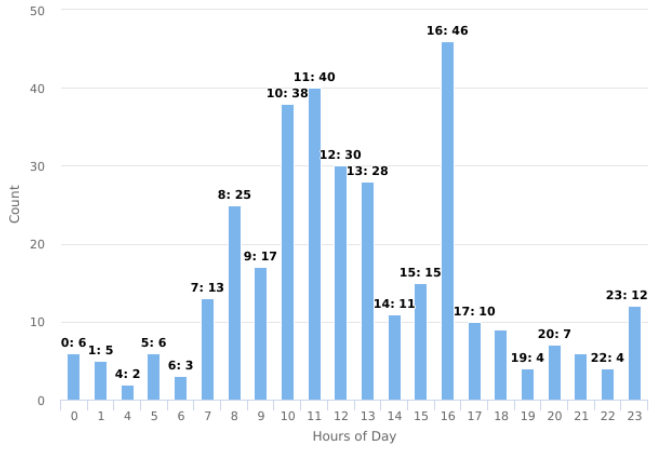

Day of Week

Incident Severity Level (1-5)

Multi-dimension Overview

09/01/2019 - 09/30/2019

Hours of Day

Incident Category by Day of Week

09/01/2019 - 09/30/2019

Incident Category	Sun	Mon	Tue	Wed	Thu	Fri	Sat	Total
Arson		1						1
Assault - Nonaggravated				1				1
Bus Shelters/Stops	1	3	3	4	5	6	1	23
Disturbance / Fighting		3					1	4
Homeless Contact	1	4	5	9	9	4		32
Lost / Property	1							1
Medical Call	1							1
Panhandler Contact	1	3	4		2	1		11
Parking Lot Patrolled	20	18	24	16	21	5	4	108
Property Checks	20	21	22	22	23	8	10	126
Property Damage			1					1
Public Drinking		1	1	3	2		3	10
Shoplifting					2			2
Trespass / Information For Charge	2	2	4	2		3	3	16
Total	47	56	64	57	64	27	22	337

Incident Category by Month

09/01/2019 - 09/30/2019

Incident Category	Sep	Total
Arson	1	1
Assault - Nonaggravated	1	1
Bus Shelters/Stops	23	23
Disturbance / Fighting	4	4
Homeless Contact	32	32
Lost / Property	1	1
Medical Call	1	1
Panhandler Contact	11	11
Parking Lot Patrolled	108	108
Property Checks	126	126
Property Damage	1	1
Public Drinking	10	10
Shoplifting	2	2
Tresspass / Information For Charge	16	16
Total	337	337