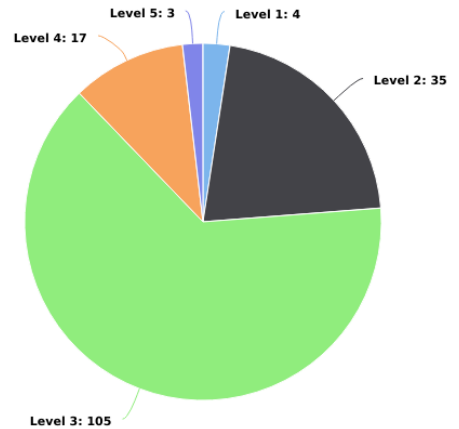

Broadway CID Incident Analysis

02/01/2020 - 02/29/2020

Multi-dimension Overview

02/01/2020 - 02/29/2020

Incident Category

Account

On-Premise Location

Year / Month

Day of Week

Incident Severity Level (1-5)

Multi-dimension Overview

02/01/2020 - 02/29/2020

Hours of Day

Incident Category by Day of Week

02/01/2020 - 02/29/2020

Incident Category	Sun	Mon	Tue	Wed	Thu	Fri	Sat	Total
Aggravated Assault				1				1
Bus Shelters/Stops	2						1	3
Disturbance / Fighting				2		2		4
Door Checks	1	1						2
Drug Activity	2	1	2			3	1	9
Found / Property						1		1
Homeless Contact	7	3	12	3	6	6	10	47
Information	5	3			1		8	17
Medical Call				1				1
Panhandler Contact	1	5		2			4	12
Parking Lot Patrolled	3		1		8		1	13
Parks					1			1
Property Checks	1		1		16	1	5	24
Property Damage				1				1
Shoplifting			1	1	1	1		4
Tresspass / Information For Charge	1	6		2	1	4	6	20
Vehicle Accident	1		1		1	1		4
Total	24	19	18	13	35	19	36	164

Incident Category by Month

02/01/2020 - 02/29/2020

Incident Category	Feb	Total
Aggravated Assault	1	1
Bus Shelters/Stops	3	3
Disturbance / Fighting	4	4
Door Checks	2	2
Drug Activity	9	9
Found / Property	1	1
Homeless Contact	47	47
Information	17	17
Medical Call	1	1
Panhandler Contact	12	12
Parking Lot Patrolled	13	13
Parks	1	1
Property Checks	24	24
Property Damage	1	1
Shoplifting	4	4
Tresspass / Information For Charge	20	20
Vehicle Accident	4	4
Total	164	164