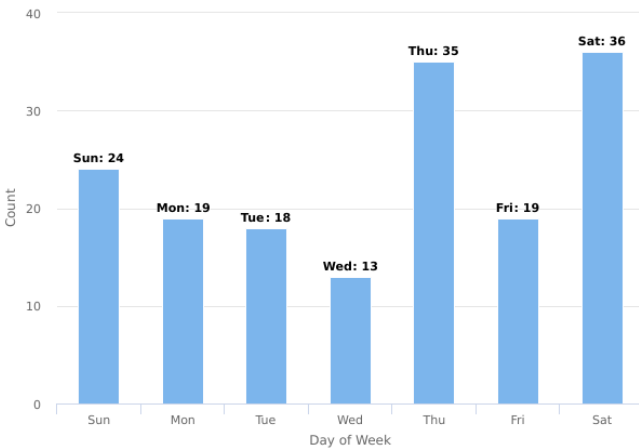

Broadway CID Incident Analysis

02/01/2020 - 02/29/2020

Multi-dimension Overview

02/01/2020 - 02/29/2020

Incident Category

Account

On-Premise Location

Year / Month

Day of Week

Incident Severity Level (1-5)

Multi-dimension Overview

02/01/2020 - 02/29/2020

Hours of Day

Incident Category by Day of Week

02/01/2020 - 02/29/2020

Incident Category	Sun	Mon	Tue	Wed	Thu	Fri	Sat	Total
Aggravated Assault				1				1
Bus Shelters/Stops	2						1	3
Disturbance / Fighting				2		2		4
Door Checks	1	1						2
Drug Activity	2	1	2			3	1	9
Found / Property						1		1
Homeless Contact	7	3	12	3	6	6	10	47
Information	5	3			1		8	17
Medical Call				1				1
Panhandler Contact	1	5		2			4	12
Parking Lot Patrolled	3		1		8		1	13
Parks					1			1
Property Checks	1		1		16	1	5	24
Property Damage				1				1
Shoplifting			1	1	1	1		4
Tresspass / Information For Charge	1	6		2	1	4	6	20
Vehicle Accident	1		1		1	1		4
Total	24	19	18	13	35	19	36	164

Incident Category by Month

02/01/2020 - 02/29/2020

Incident Category	Feb	Total
Aggravated Assault	1	1
Bus Shelters/Stops	3	3
Disturbance / Fighting	4	4
Door Checks	2	2
Drug Activity	9	9
Found / Property	1	1
Homeless Contact	47	47
Information	17	17
Medical Call	1	1
Panhandler Contact	12	12
Parking Lot Patrolled	13	13
Parks	1	1
Property Checks	24	24
Property Damage	1	1
Shoplifting	4	4
Tresspass / Information For Charge	20	20
Vehicle Accident	4	4
Total	164	164