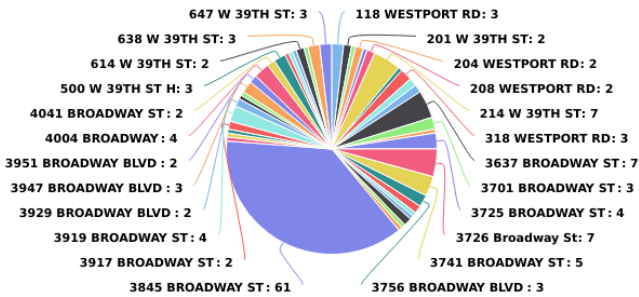

On-Premise Location