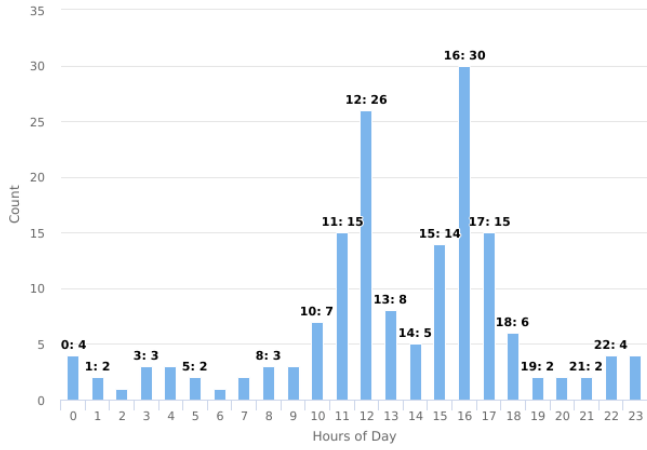

Day of Week

Incident Severity Level (1-5)

Multi-dimension Overview

02/01/2020 - 02/29/2020

Hours of Day

Incident Category by Day of Week

02/01/2020 - 02/29/2020

Incident Category	Sun	Mon	Tue	Wed	Thu	Fri	Sat	Total
Aggravated Assault				1				1
Bus Shelters/Stops	2						1	3
Disturbance / Fighting				2		2		4
Door Checks	1	1						2
Drug Activity	2	1	2			3	1	9
Found / Property						1		1
Homeless Contact	7	3	12	3	6	6	10	47
Information	5	3			1		8	17
Medical Call				1				1
Panhandler Contact	1	5		2			4	12
Parking Lot Patrolled	3		1		8		1	13
Parks					1			1
Property Checks	1		1		16	1	5	24
Property Damage				1				1
Shoplifting			1	1	1	1		4
Tresspass / Information For Charge	1	6		2	1	4	6	20
Vehicle Accident	1		1		1	1		4
Total	24	19	18	13	35	19	36	164

Incident Location by Day of Week

02/01/2020 - 02/29/2020

On-Premise Location	Sun	Mon	Tue	Wed	Thu	Fri	Sat	Total
118 WESTPORT RD	1	1					1	3
201 W 39TH ST	1	1						2
204 W 39TH ST					1			1
204 WESTPORT RD					1		1	2
205 WESTPORT RD			1					1
208 WESTPORT RD	1				1			2
214 W 39TH ST					5	1	1	7
310 WESTPORT RD							1	1
318 WESTPORT RD	1						2	3
3601 BROADWAY ST						1	1	2
3625 BROADWAY ST	1				1			2
3637 BROADWAY ST	1		1		2		3	7
3701 BROADWAY ST	1		1			1		3
3715 BROADWAY ST							1	1
3725 BROADWAY ST					2		2	4
3726 Broadway St	4				1	1	1	7
3741 BROADWAY ST	2				2		1	5
3756 BROADWAY BLVD	2					1		3
3756 BROADWAY ST				1		1		2
3786 BROADWAY ST	1							1
3808 BROADWAY ST						1		1
3817 BROADWAY ST		1			1			2
3820 BROADWAY ST		1						1
3838 BROADWAY ST			1					1
3845 BROADWAY ST	6	7	9	9	8	6	16	61
3908 WASHINGTON ST						1		1
3912 BROADWAY ST		1						1
3916 BROADWAY ST		1						1
3917 BROADWAY ST						2		2
3919 BROADWAY ST			1			2	1	4
3929 BROADWAY BLVD					1		1	2
3939 WASHINGTON ST		1						1
3942 BROADWAY ST		1						1
3947 BROADWAY BLVD				2	1			3
3951 BROADWAY BLVD		1			1			2
4004 BROADWAY			2		1		1	4
4041 BROADWAY ST		1			1			2
500 W 39TH ST H		1			1	1		3