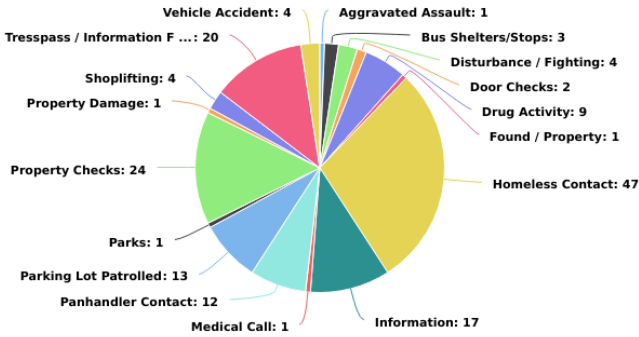

Broadway CID Incident Analysis

02/01/2020 - 02/29/2020

Multi-dimension Overview

02/01/2020 - 02/29/2020

Incident Category

Account

On-Premise Location

Year / Month

Day of Week

Incident Severity Level (1-5)

Multi-dimension Overview

02/01/2020 - 02/29/2020

Hours of Day

Incident Category by Day of Week

02/01/2020 - 02/29/2020

Incident Category	Sun	Mon	Tue	Wed	Thu	Fri	Sat	Total
Aggravated Assault				1				1
Bus Shelters/Stops	2						1	3
Disturbance / Fighting				2		2		4
Door Checks	1	1						2
Drug Activity	2	1	2			3	1	9
Found / Property						1		1
Homeless Contact	7	3	12	3	6	6	10	47
Information	5	3			1		8	17
Medical Call				1				1
Panhandler Contact	1	5		2			4	12
Parking Lot Patrolled	3		1		8		1	13
Parks					1			1
Property Checks	1		1		16	1	5	24
Property Damage				1				1
Shoplifting			1	1	1	1		4
Tresspass / Information For Charge	1	6		2	1	4	6	20
Vehicle Accident	1		1		1	1		4
Total	24	19	18	13	35	19	36	164

Incident Category by Month

02/01/2020 - 02/29/2020

Incident Category	Feb	Total
Aggravated Assault	1	1
Bus Shelters/Stops	3	3
Disturbance / Fighting	4	4
Door Checks	2	2
Drug Activity	9	9
Found / Property	1	1
Homeless Contact	47	47
Information	17	17
Medical Call	1	1
Panhandler Contact	12	12
Parking Lot Patrolled	13	13
Parks	1	1
Property Checks	24	24
Property Damage	1	1
Shoplifting	4	4
Tresspass / Information For Charge	20	20
Vehicle Accident	4	4
Total	164	164