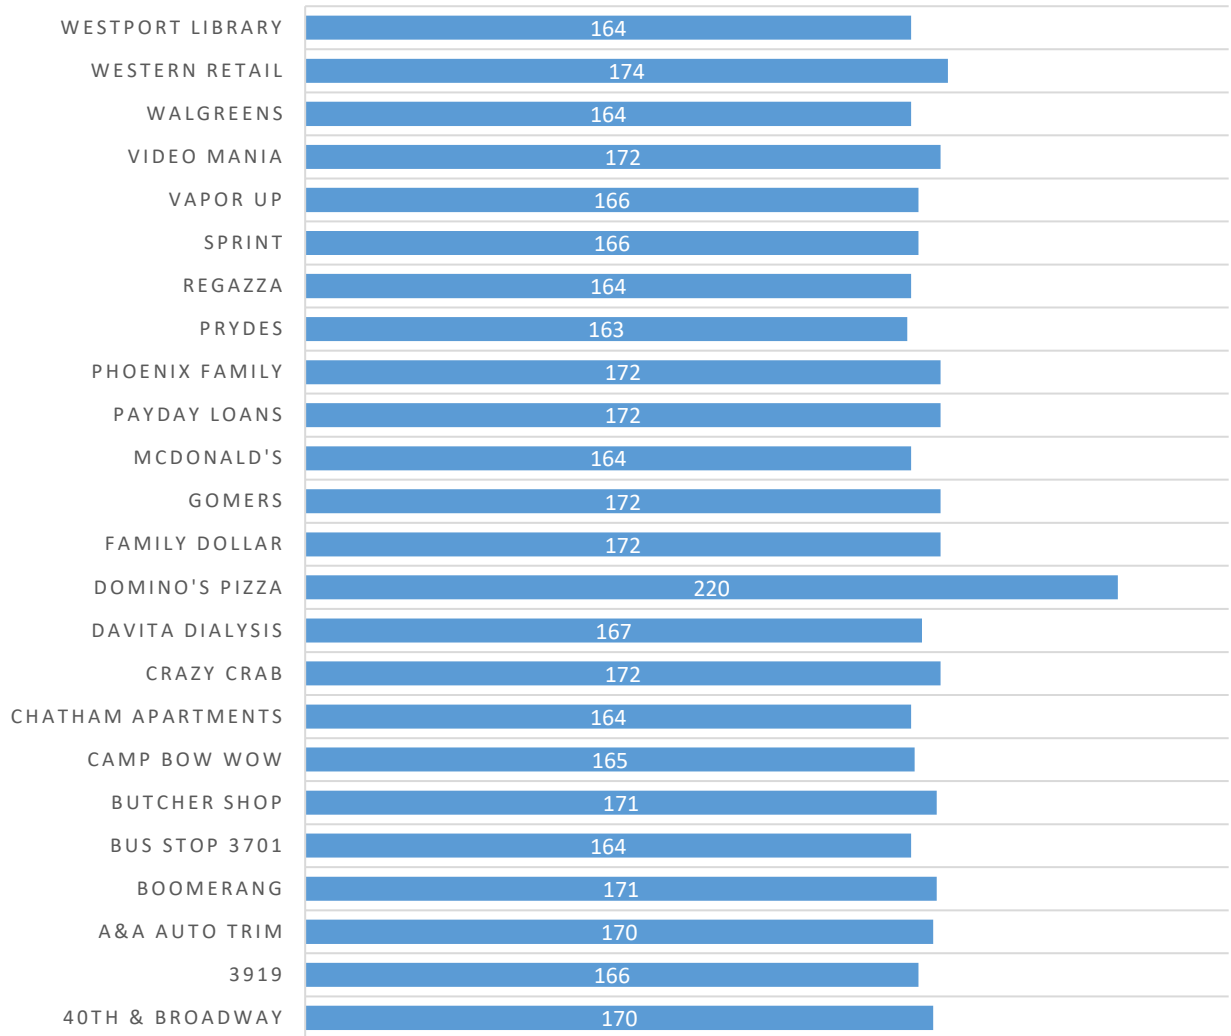

Incident Location by Month

02/01/2020 - 02/29/2020

On-Premise Location	Feb	Total
515 W 39TH ST	1	1
518 W 39TH ST	1	1
527 W 39TH ST	1	1
614 W 39TH ST	2	2
625 W 39TH ST	1	1
638 W 39TH ST	3	3
647 W 39TH ST	3	3
Total	164	164

Broadway CID Checkpoint Scans

BROADWAY CID CHECKPOINT SCANS BY LOCATION

Checkpoints Scans Grand Total: 4,085

Previous Month Grand Total: 5,197