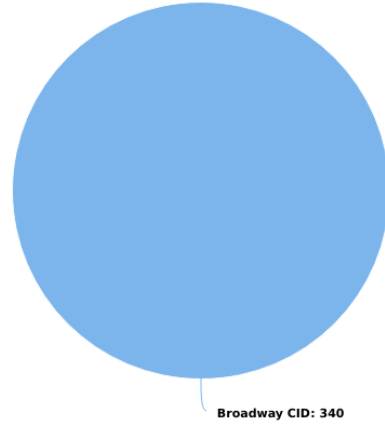

Broadway CID Incident Analysis
03/01/2020 - 03/31/2020

Multi-dimension Overview

03/01/2020 - 03/31/2020

Incident Category

Account

On-Premise Location

Year / Month

Day of Week

Incident Severity Level (1-5)

Multi-dimension Overview

03/01/2020 - 03/31/2020

Hours of Day

Incident Category by Day of Week

03/01/2020 - 03/31/2020

Incident Category	Sun	Mon	Tue	Wed	Thu	Fri	Sat	Total
Bus Shelters/Stops	4	1					2	7
Disturbance / Fighting					1			1
Door Checks	4	3		1				8
Drug Activity	2	5		1		2	1	11
Found / Property						1		1
Homeless Contact	4	5	14	11	10	6	6	56
Information	2	1	3	2	4	1	1	14
Motor Vehicle / Suspicious	1		1					2
Panhandler Contact	3	1	2	2	3	1		12
Parking Lot Patrolled	1	1		1		11	3	17
Parks							1	1
Property Checks	17	21	13	4	34	28	20	137
Property Damage		2	2			1	1	6
Property Theft	1							1
Public Drinking	1	2				1		4
Robbery - Armed							1	1
Shoplifting							1	1
Tresspass / Information For Charge	19	9		4	12	8	6	58
Vehicle Accident						1	1	2
Total	59	51	35	26	64	61	44	340