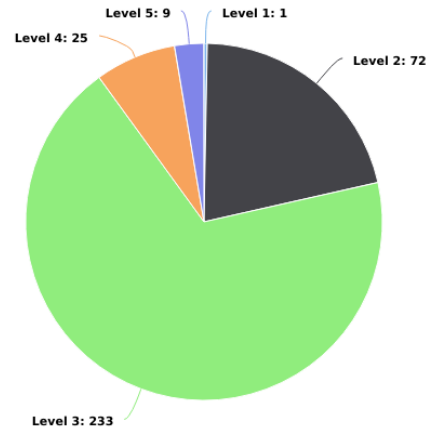

Broadway CID Incident Analysis
03/01/2020 - 03/31/2020

Multi-dimension Overview

03/01/2020 - 03/31/2020

Incident Category

Account

On-Premise Location

Year / Month

Day of Week

Incident Severity Level (1-5)

Multi-dimension Overview

03/01/2020 - 03/31/2020

Hours of Day

Incident Category by Day of Week

03/01/2020 - 03/31/2020

Incident Category	Sun	Mon	Tue	Wed	Thu	Fri	Sat	Total
Bus Shelters/Stops	4	1					2	7
Disturbance / Fighting					1			1
Door Checks	4	3		1				8
Drug Activity	2	5		1		2	1	11
Found / Property						1		1
Homeless Contact	4	5	14	11	10	6	6	56
Information	2	1	3	2	4	1	1	14
Motor Vehicle / Suspicious	1		1					2
Panhandler Contact	3	1	2	2	3	1		12
Parking Lot Patrolled	1	1		1		11	3	17
Parks							1	1
Property Checks	17	21	13	4	34	28	20	137
Property Damage		2	2			1	1	6
Property Theft	1							1
Public Drinking	1	2				1		4
Robbery - Armed							1	1
Shoplifting							1	1
Tresspass / Information For Charge	19	9		4	12	8	6	58
Vehicle Accident						1	1	2
Total	59	51	35	26	64	61	44	340

Incident Category by Month

03/01/2020 - 03/31/2020

Incident Category	Mar	Total
Bus Shelters/Stops	7	7
Disturbance / Fighting	1	1
Door Checks	8	8
Drug Activity	11	11
Found / Property	1	1
Homeless Contact	56	56
Information	14	14
Motor Vehicle / Suspicious	2	2
Panhandler Contact	12	12
Parking Lot Patrolled	17	17
Parks	1	1
Property Checks	137	137
Property Damage	6	6
Property Theft	1	1
Public Drinking	4	4
Robbery - Armed	1	1
Shoplifting	1	1
Trespass / Information For Charge	58	58
Vehicle Accident	2	2
Total	340	340