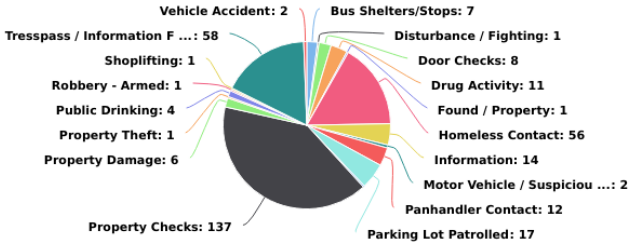

Broadway CID Incident Analysis
03/01/2020 - 03/31/2020

Multi-dimension Overview

03/01/2020 - 03/31/2020

Incident Category

Account

On-Premise Location

Year / Month

Day of Week

Incident Severity Level (1-5)

Multi-dimension Overview

03/01/2020 - 03/31/2020

Hours of Day

Incident Category by Day of Week

03/01/2020 - 03/31/2020

Incident Category	Sun	Mon	Tue	Wed	Thu	Fri	Sat	Total
Bus Shelters/Stops	4	1					2	7
Disturbance / Fighting					1			1
Door Checks	4	3		1				8
Drug Activity	2	5		1		2	1	11
Found / Property						1		1
Homeless Contact	4	5	14	11	10	6	6	56
Information	2	1	3	2	4	1	1	14
Motor Vehicle / Suspicious	1		1					2
Panhandler Contact	3	1	2	2	3	1		12
Parking Lot Patrolled	1	1		1		11	3	17
Parks							1	1
Property Checks	17	21	13	4	34	28	20	137
Property Damage		2	2			1	1	6
Property Theft	1							1
Public Drinking	1	2				1		4
Robbery - Armed							1	1
Shoplifting							1	1
Tresspass / Information For Charge	19	9		4	12	8	6	58
Vehicle Accident						1	1	2
Total	59	51	35	26	64	61	44	340

Incident Category by Month

03/01/2020 - 03/31/2020

Incident Category	Mar	Total
Bus Shelters/Stops	7	7
Disturbance / Fighting	1	1
Door Checks	8	8
Drug Activity	11	11
Found / Property	1	1
Homeless Contact	56	56
Information	14	14
Motor Vehicle / Suspicious	2	2
Panhandler Contact	12	12
Parking Lot Patrolled	17	17
Parks	1	1
Property Checks	137	137
Property Damage	6	6
Property Theft	1	1
Public Drinking	4	4
Robbery - Armed	1	1
Shoplifting	1	1
Trespass / Information For Charge	58	58
Vehicle Accident	2	2
Total	340	340