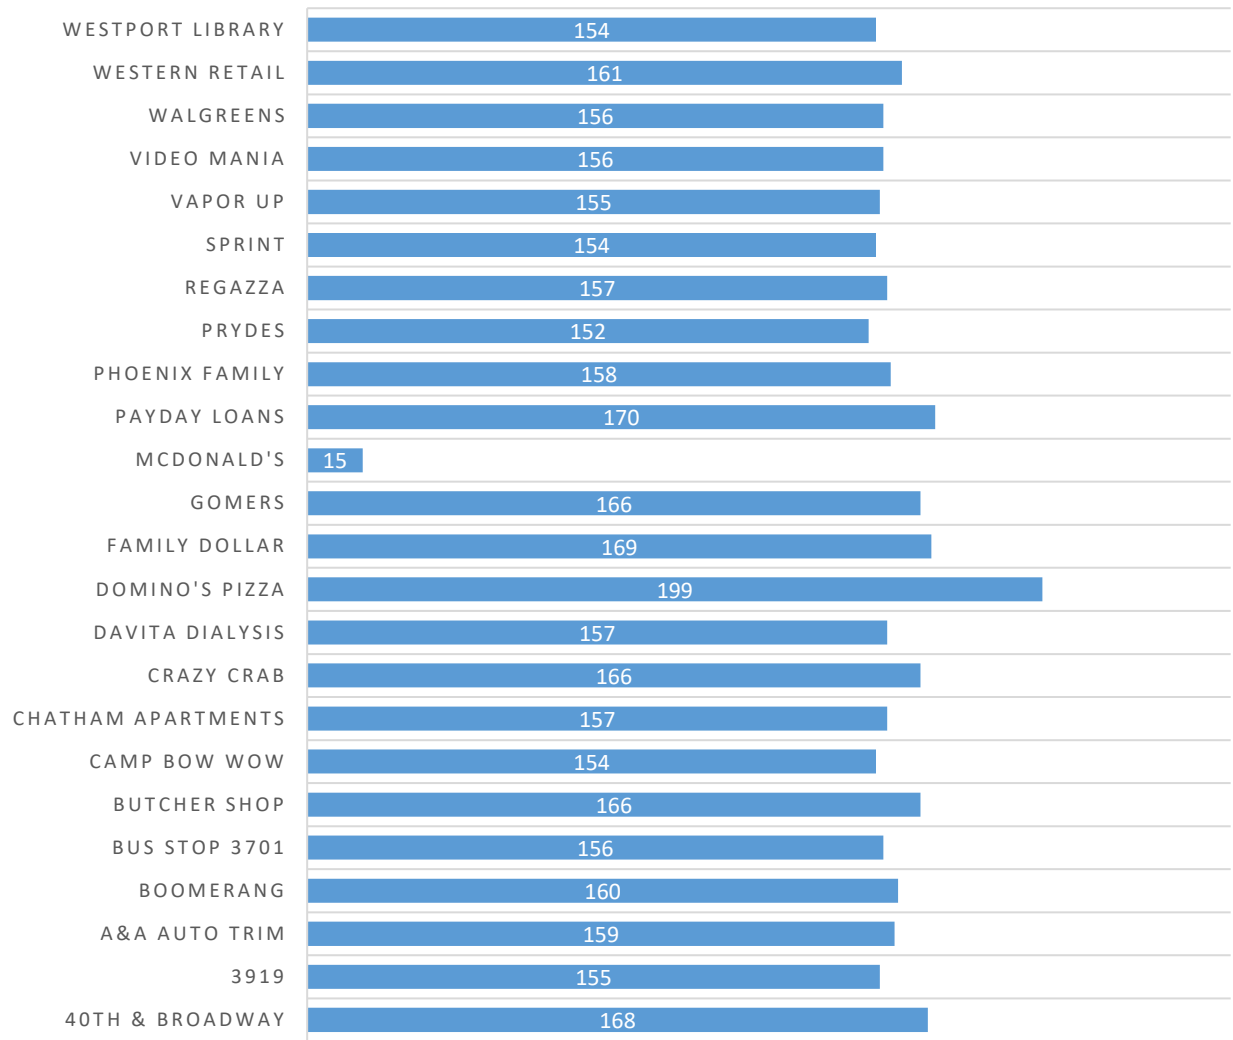

Incident Location by Month

03/01/2020 - 03/31/2020

On-Premise Location	Mar	Total
3845 BROADWAY ST	79	79
3900 BROADWAY ST	5	5
3903 BROADWAY ST	1	1
3907 BROADWAY ST	1	1
3908 WASHINGTON ST	4	4
3912 BROADWAY ST	2	2
3916 BROADWAY ST	2	2
3917 BROADWAY ST	1	1
3919 BROADWAY ST	7	7
3920 BROADWAY ST	3	3
3929 BROADWAY BLVD	6	6
3930 BROADWAY ST	1	1
3934 CENTRAL ST	1	1
3936 BROADWAY ST	4	4
3939 WASHINGTON ST	2	2
3942 BROADWAY ST	2	2
3947 BROADWAY BLVD	1	1
3951 BROADWAY BLVD	3	3
3959 BROADWAY ST UNIT B	8	8
4001 BROADWAY ST	4	4
4004 BROADWAY	4	4
4010 WASHINGTON ST	1	1
4012 WASHINGTON ST	2	2
4035 BROADWAY ST	1	1
4037 BROADWAY ST	1	1
4041 BROADWAY ST	8	8
500 W 39TH ST H	3	3
515 W 39TH ST	1	1
527 W 39TH ST	1	1
600 W 39TH ST	5	5
614 W 39TH ST	8	8
625 W 39TH ST	3	3
647 W 39TH ST	3	3
Total	340	340

Broadway CID Checkpoint Scans

BROADWAY CID CHECKPOINT SCANS BY LOCATION

Checkpoints Scans Grand Total: 3,720

Previous Month Grand Total: 4,085