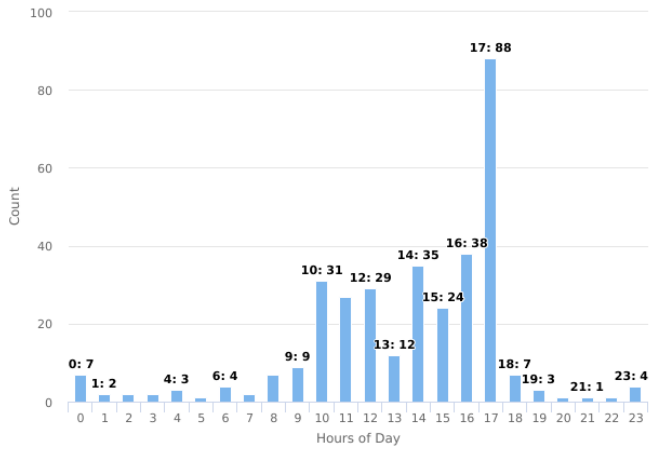

Incident Severity Level (1-5)

Multi-dimension Overview

03/01/2020 - 03/31/2020

Hours of Day

Incident Category by Day of Week

03/01/2020 - 03/31/2020

Incident Category	Sun	Mon	Tue	Wed	Thu	Fri	Sat	Total
Bus Shelters/Stops	4	1					2	7
Disturbance / Fighting					1			1
Door Checks	4	3		1				8
Drug Activity	2	5		1		2	1	11
Found / Property						1		1
Homeless Contact	4	5	14	11	10	6	6	56
Information	2	1	3	2	4	1	1	14
Motor Vehicle / Suspicious	1		1					2
Panhandler Contact	3	1	2	2	3	1		12
Parking Lot Patrolled	1	1		1		11	3	17
Parks							1	1
Property Checks	17	21	13	4	34	28	20	137
Property Damage		2	2			1	1	6
Property Theft	1							1
Public Drinking	1	2				1		4
Robbery - Armed							1	1
Shoplifting							1	1
Tresspass / Information For Charge	19	9		4	12	8	6	58
Vehicle Accident						1	1	2
Total	59	51	35	26	64	61	44	340