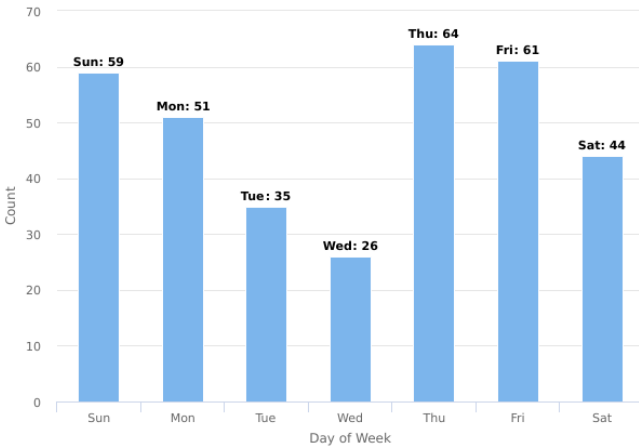

Broadway CID Incident Analysis
03/01/2020 - 03/31/2020

Multi-dimension Overview

03/01/2020 - 03/31/2020

Incident Category

Account

On-Premise Location

Year / Month

Day of Week

Incident Severity Level (1-5)

Multi-dimension Overview

03/01/2020 - 03/31/2020

Hours of Day

Incident Category by Day of Week

03/01/2020 - 03/31/2020

Incident Category	Sun	Mon	Tue	Wed	Thu	Fri	Sat	Total
Bus Shelters/Stops	4	1					2	7
Disturbance / Fighting					1			1
Door Checks	4	3		1				8
Drug Activity	2	5		1		2	1	11
Found / Property						1		1
Homeless Contact	4	5	14	11	10	6	6	56
Information	2	1	3	2	4	1	1	14
Motor Vehicle / Suspicious	1		1					2
Panhandler Contact	3	1	2	2	3	1		12
Parking Lot Patrolled	1	1		1		11	3	17
Parks							1	1
Property Checks	17	21	13	4	34	28	20	137
Property Damage		2	2			1	1	6
Property Theft	1							1
Public Drinking	1	2				1		4
Robbery - Armed							1	1
Shoplifting							1	1
Tresspass / Information For Charge	19	9		4	12	8	6	58
Vehicle Accident						1	1	2
Total	59	51	35	26	64	61	44	340