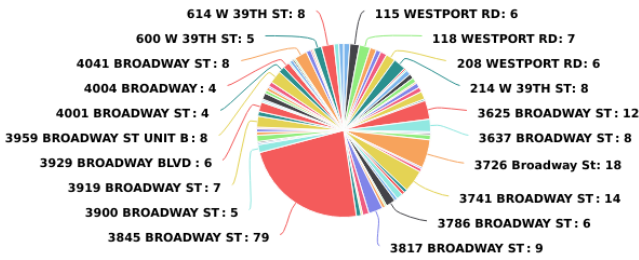

On-Premise Location