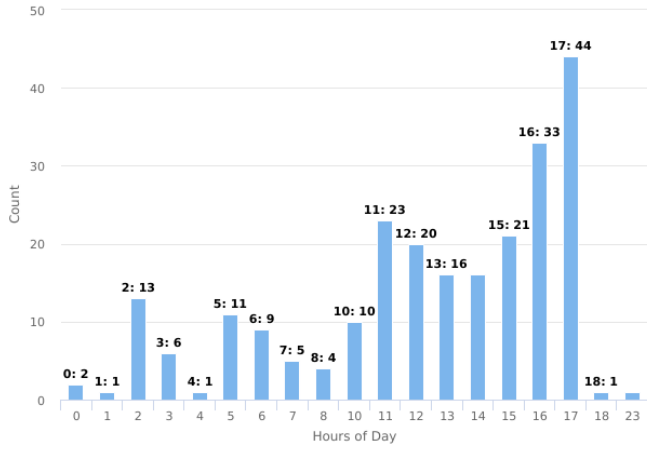

Day of Week

Incident Severity Level (1-5)

Multi-dimension Overview

05/01/2020 - 05/31/2020

Hours of Day

Incident Category by Day of Week

05/01/2020 - 05/31/2020

Incident Category	Sun	Mon	Tue	Wed	Thu	Fri	Sat	Total
Bus Shelters/Stops	2	1		1	6	3	3	16
Disturbance / Fighting	2			1	1	1		5
Drug Activity			1	1	2		1	5
Homeless Contact	6	12	8	9	17	17	23	92
Information	3					7		10
Medical Call							2	2
Motor Vehicle / Suspicious							1	1
Panhandler Contact		2	2	2	1	5	1	13
Parking Lot Patrolled	1	1			1	2	1	6
Parks		1						1
Property Checks	1			1				2
Property Damage	2						1	3
Property Theft		1	1					2
Public Drinking	1	2		1		2	2	8
Robbery - Strongarm	1							1
Shoplifting							1	1
Tresspass / Information For Charge	12	4	8	4	15	13	13	69
Total	31	24	20	20	43	50	49	237

Incident Category by Month

05/01/2020 - 05/31/2020

Incident Category	May	Total
Bus Shelters/Stops	16	16
Disturbance / Fighting	5	5
Drug Activity	5	5
Homeless Contact	92	92
Information	10	10
Medical Call	2	2
Motor Vehicle / Suspicious	1	1
Panhandler Contact	13	13
Parking Lot Patrolled	6	6
Parks	1	1
Property Checks	2	2
Property Damage	3	3
Property Theft	2	2
Public Drinking	8	8
Robbery - Strongarm	1	1
Shoplifting	1	1
Tresspass / Information For Charge	69	69
Total	237	237

Incident Location by Day of Week

05/01/2020 - 05/31/2020

On-Premise Site Location	Sun	Mon	Tue	Wed	Thu	Fri	Sat	Total
No Location	31	24	20	20	43	50	49	237
Total	31	24	20	20	43	50	49	237

Incident Location by Month