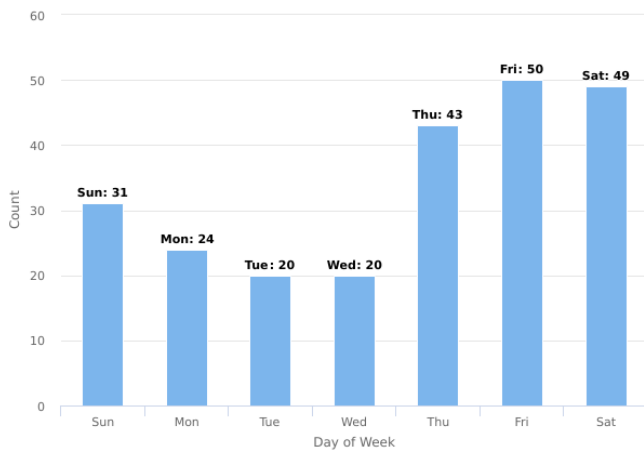

Broadway CID Incident Analysis

05/01/2020 - 05/31/2020

Multi-dimension Overview

05/01/2020 - 05/31/2020

Incident Category

Account

On-Premise Site Location

Year / Month

Day of Week

Incident Severity Level (1-5)

Multi-dimension Overview

05/01/2020 - 05/31/2020

Hours of Day

Incident Category by Day of Week

05/01/2020 - 05/31/2020

Incident Category	Sun	Mon	Tue	Wed	Thu	Fri	Sat	Total
Bus Shelters/Stops	2	1		1	6	3	3	16
Disturbance / Fighting	2			1	1	1		5
Drug Activity			1	1	2		1	5
Homeless Contact	6	12	8	9	17	17	23	92
Information	3					7		10
Medical Call							2	2
Motor Vehicle / Suspicious							1	1
Panhandler Contact		2	2	2	1	5	1	13
Parking Lot Patrolled	1	1			1	2	1	6
Parks		1						1
Property Checks	1			1				2
Property Damage	2						1	3
Property Theft		1	1					2
Public Drinking	1	2		1		2	2	8
Robbery - Strongarm	1							1
Shoplifting							1	1
Tresspass / Information For Charge	12	4	8	4	15	13	13	69
Total	31	24	20	20	43	50	49	237

Incident Category by Month

05/01/2020 - 05/31/2020

Incident Category	May	Total
Bus Shelters/Stops	16	16
Disturbance / Fighting	5	5
Drug Activity	5	5
Homeless Contact	92	92
Information	10	10
Medical Call	2	2
Motor Vehicle / Suspicious	1	1
Panhandler Contact	13	13
Parking Lot Patrolled	6	6
Parks	1	1
Property Checks	2	2
Property Damage	3	3
Property Theft	2	2
Public Drinking	8	8
Robbery - Strongarm	1	1
Shoplifting	1	1
Tresspass / Information For Charge	69	69
Total	237	237

Incident Location by Day of Week

05/01/2020 - 05/31/2020

On-Premise Site Location	Sun	Mon	Tue	Wed	Thu	Fri	Sat	Total
No Location	31	24	20	20	43	50	49	237
Total	31	24	20	20	43	50	49	237

Incident Location by Month