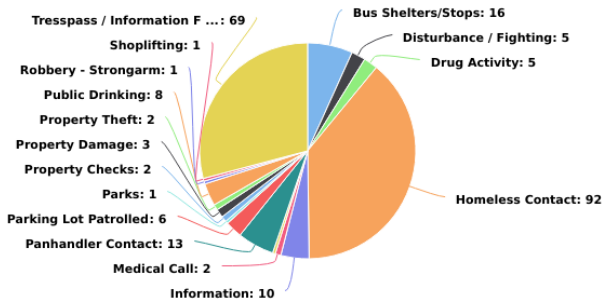

Broadway CID Incident Analysis

05/01/2020 - 05/31/2020

Multi-dimension Overview

05/01/2020 - 05/31/2020

Incident Category

Account

On-Premise Site Location

Year / Month

Day of Week

Incident Severity Level (1-5)

Multi-dimension Overview

05/01/2020 - 05/31/2020

Hours of Day

Incident Category by Day of Week

05/01/2020 - 05/31/2020

Incident Category	Sun	Mon	Tue	Wed	Thu	Fri	Sat	Total
Bus Shelters/Stops	2	1		1	6	3	3	16
Disturbance / Fighting	2			1	1	1		5
Drug Activity			1	1	2		1	5
Homeless Contact	6	12	8	9	17	17	23	92
Information	3					7		10
Medical Call							2	2
Motor Vehicle / Suspicious							1	1
Panhandler Contact		2	2	2	1	5	1	13
Parking Lot Patrolled	1	1			1	2	1	6
Parks		1						1
Property Checks	1			1				2
Property Damage	2						1	3
Property Theft		1	1					2
Public Drinking	1	2		1		2	2	8
Robbery - Strongarm	1							1
Shoplifting							1	1
Tresspass / Information For Charge	12	4	8	4	15	13	13	69
Total	31	24	20	20	43	50	49	237

Incident Category by Month

05/01/2020 - 05/31/2020

Incident Category	May	Total
Bus Shelters/Stops	16	16
Disturbance / Fighting	5	5
Drug Activity	5	5
Homeless Contact	92	92
Information	10	10
Medical Call	2	2
Motor Vehicle / Suspicious	1	1
Panhandler Contact	13	13
Parking Lot Patrolled	6	6
Parks	1	1
Property Checks	2	2
Property Damage	3	3
Property Theft	2	2
Public Drinking	8	8
Robbery - Strongarm	1	1
Shoplifting	1	1
Tresspass / Information For Charge	69	69
Total	237	237

Incident Location by Day of Week

05/01/2020 - 05/31/2020

On-Premise Site Location	Sun	Mon	Tue	Wed	Thu	Fri	Sat	Total
No Location	31	24	20	20	43	50	49	237
Total	31	24	20	20	43	50	49	237

Incident Location by Month