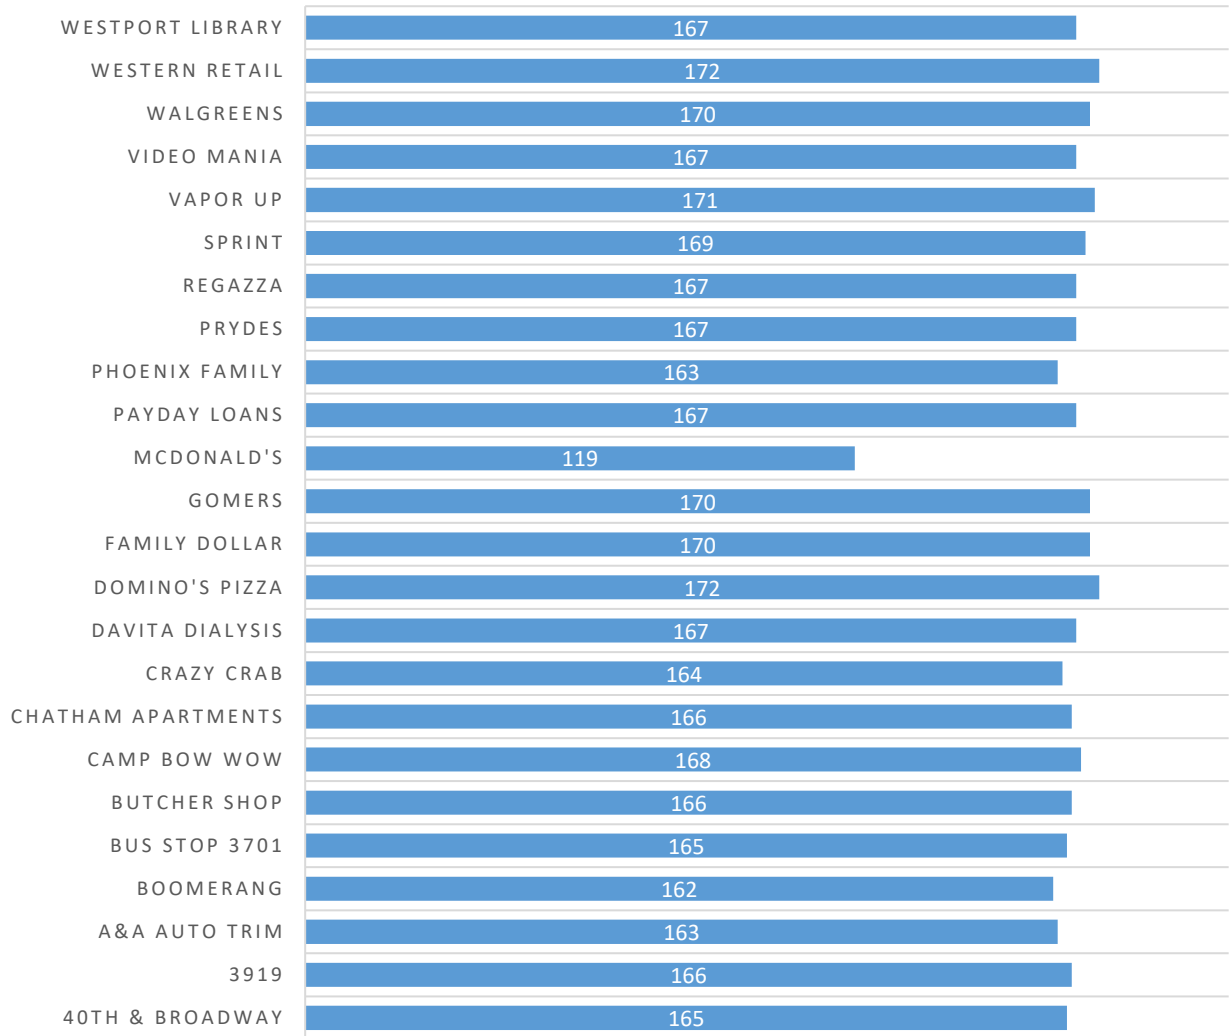

Day of Week

Incident Severity Level (1-5)

Multi-dimension Overview

05/01/2020 - 05/31/2020

Hours of Day

Incident Category by Day of Week

05/01/2020 - 05/31/2020

Incident Category	Sun	Mon	Tue	Wed	Thu	Fri	Sat	Total
Bus Shelters/Stops	2	1		1	6	3	3	16
Disturbance / Fighting	2			1	1	1		5
Drug Activity			1	1	2		1	5
Homeless Contact	6	12	8	9	17	17	23	92
Information	3					7		10
Medical Call							2	2
Motor Vehicle / Suspicious							1	1
Panhandler Contact		2	2	2	1	5	1	13
Parking Lot Patrolled	1	1			1	2	1	6
Parks		1						1
Property Checks	1			1				2
Property Damage	2						1	3
Property Theft		1	1					2
Public Drinking	1	2		1		2	2	8
Robbery - Strongarm	1							1
Shoplifting							1	1
Tresspass / Information For Charge	12	4	8	4	15	13	13	69
Total	31	24	20	20	43	50	49	237

Incident Category by Month

05/01/2020 - 05/31/2020

Incident Category	May	Total
Bus Shelters/Stops	16	16
Disturbance / Fighting	5	5
Drug Activity	5	5
Homeless Contact	92	92
Information	10	10
Medical Call	2	2
Motor Vehicle / Suspicious	1	1
Panhandler Contact	13	13
Parking Lot Patrolled	6	6
Parks	1	1
Property Checks	2	2
Property Damage	3	3
Property Theft	2	2
Public Drinking	8	8
Robbery - Strongarm	1	1
Shoplifting	1	1
Tresspass / Information For Charge	69	69
Total	237	237

Incident Location by Day of Week

05/01/2020 - 05/31/2020

On-Premise Site Location	Sun	Mon	Tue	Wed	Thu	Fri	Sat	Total
No Location	31	24	20	20	43	50	49	237
Total	31	24	20	20	43	50	49	237

Incident Location by Month

05/01/2020 - 05/31/2020

On-Premise Site Location	May	Total
No Location	237	237
Total	237	237

Broadway CID Checkpoint Scans

BROADWAY CID CHECKPOINT SCANS BY LOCATION

Checkpoints Scans Grand Total: 3,963

Previous Month Grand Total: 4,779