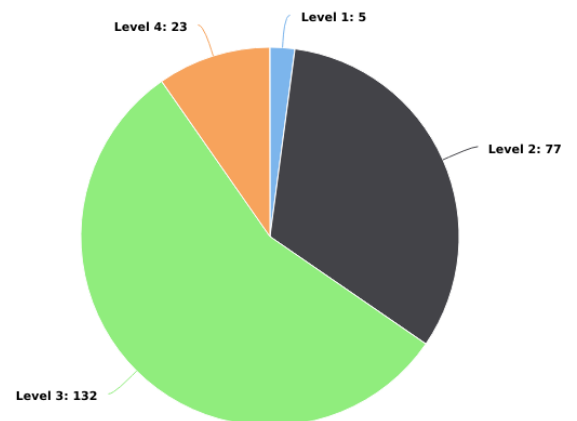

Broadway CID Incident Analysis

05/01/2020 - 05/31/2020

Multi-dimension Overview

05/01/2020 - 05/31/2020

Incident Category

Account

On-Premise Site Location

Year / Month

Day of Week

Incident Severity Level (1-5)

Multi-dimension Overview

05/01/2020 - 05/31/2020

Hours of Day

Incident Category by Day of Week

05/01/2020 - 05/31/2020

Incident Category	Sun	Mon	Tue	Wed	Thu	Fri	Sat	Total
Bus Shelters/Stops	2	1		1	6	3	3	16
Disturbance / Fighting	2			1	1	1		5
Drug Activity			1	1	2		1	5
Homeless Contact	6	12	8	9	17	17	23	92
Information	3					7		10
Medical Call							2	2
Motor Vehicle / Suspicious							1	1
Panhandler Contact		2	2	2	1	5	1	13
Parking Lot Patrolled	1	1			1	2	1	6
Parks		1						1
Property Checks	1			1				2
Property Damage	2						1	3
Property Theft		1	1					2
Public Drinking	1	2		1		2	2	8
Robbery - Strongarm	1							1
Shoplifting							1	1
Tresspass / Information For Charge	12	4	8	4	15	13	13	69
Total	31	24	20	20	43	50	49	237

Incident Category by Month

05/01/2020 - 05/31/2020

Incident Category	May	Total
Bus Shelters/Stops	16	16
Disturbance / Fighting	5	5
Drug Activity	5	5
Homeless Contact	92	92
Information	10	10
Medical Call	2	2
Motor Vehicle / Suspicious	1	1
Panhandler Contact	13	13
Parking Lot Patrolled	6	6
Parks	1	1
Property Checks	2	2
Property Damage	3	3
Property Theft	2	2
Public Drinking	8	8
Robbery - Strongarm	1	1
Shoplifting	1	1
Tresspass / Information For Charge	69	69
Total	237	237

Incident Location by Day of Week

05/01/2020 - 05/31/2020

On-Premise Site Location	Sun	Mon	Tue	Wed	Thu	Fri	Sat	Total
No Location	31	24	20	20	43	50	49	237
Total	31	24	20	20	43	50	49	237

Incident Location by Month