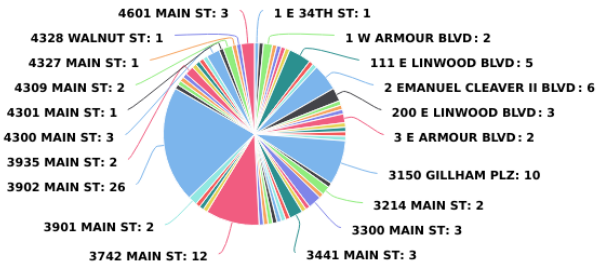

Main Street CID Incident Analysis

04/01/2020 - 04/30/2020

Multi-dimension Overview

04/01/2020 - 04/30/2020

Incident Category

On-Premise Location

Day of Week

Account

Year / Month

Incident Severity Level (1-5)

Multi-dimension Overview

04/01/2020 - 04/30/2020

Hours of Day

Incident Category by Day of Week

04/01/2020 - 04/30/2020

Incident Category	Sun	Mon	Tue	Wed	Thu	Fri	Sat	Total
Assault - Nonaggravated	1							1
Bus Shelters/Stops	1	1	6	1	2			11
Drug Activity			1					1
Homeless Contact	8	3	7	9	7	3	11	48
Information	1		1	1	1	1		5
Medical Call			1					1
Motor Vehicle / Suspicious	1			2				3
Panhandler Contact			1	1	2		4	8
Parking Lot Patrolled	2	2		4		1		9
Property Checks	1	1	1	3			3	9
Public Drinking		3	1	1	2			7
Tresspass / Information For Charge		1	5	5	2	1	6	20
Vehicle Accident		1		1		1		3
Total	15	12	24	28	16	7	24	126

Incident Location by Day of Week

04/01/2020 - 04/30/2020

On-Premise Location	Sun	Mon	Tue	Wed	Thu	Fri	Sat	Total
1 E 34TH ST					1			1
1 W 44TH ST							1	1
1 W ARMOUR BLVD	1						1	2
10 E 40TH ST				1				1
10 WESTPORT RD				1				1
101 E ARMOUR BLVD				1				1
102 W 39TH ST				1				1
111 E LINWOOD BLVD	1			3	1			5
130 E LINWOOD BLVD			1					1
18 WESTPORT RD		1						1
2 EMANUEL CLEAVER II BLVD			1	2	1		2	6
200 E LINWOOD BLVD	1			1	1			3
201 W 38TH ST	1							1
214 E LINWOOD BLVD							1	1
2940 MAIN ST				1				1
3 E ARMOUR BLVD						2		2
300 E 39TH ST			1					1
3030 BALTIMORE AVE						1		1
3100 MAIN ST			1					1
3129 MAIN ST			1					1
3150 GILLHAM PLZ		1	1	2		1	5	10
3205 MAIN ST				1				1
3214 MAIN ST				2				2
3255 MAIN ST							1	1
3300 MAIN ST	1		1	1				3
3355 MAIN ST							1	1
3434 MAIN ST				1				1
3441 MAIN ST	2	1						3
3532 BALTIMORE AVE			1					1
3540 MAIN ST			1					1
3600 MAIN ST				1				1
3604 MAIN ST							1	1
3635 MAIN ST						1		1
3715 MAIN ST		1						1
3732 MAIN ST		1						1
3742 MAIN ST	3	1		1	2		5	12
3801 WYANDOTTE ST			1					1
3837 BALTIMORE AVE				1				1