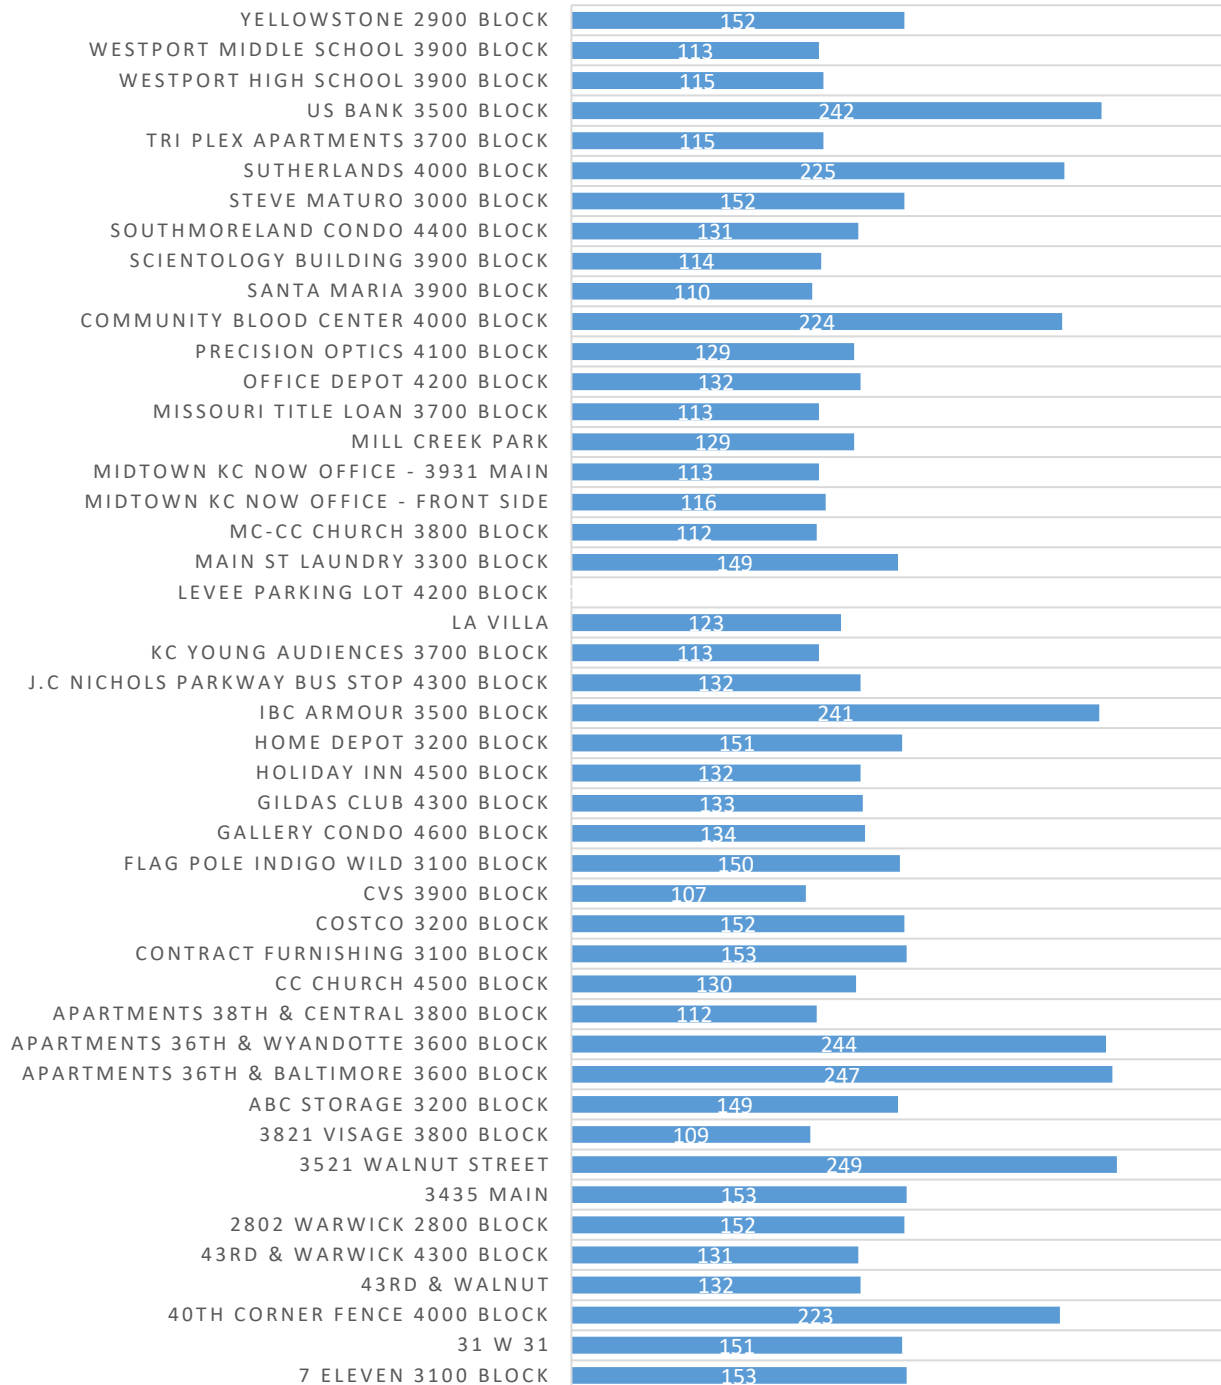

Incident Location by Month

04/01/2020 - 04/30/2020

On-Premise Location	Apr	Total
3838 MAIN ST	1	1
3901 MAIN ST	2	2
3902 MAIN ST	26	26
3921 BALTIMORE AVE	1	1
3921 MAIN ST	1	1
3931 MAIN ST	1	1
3933 MAIN ST	1	1
3935 MAIN ST	2	2
4100 MAIN ST	1	1
4101 MAIN ST	1	1
4231 MAIN ST	1	1
4242 MAIN ST	1	1
4300 MAIN ST	3	3
4301 MAIN ST	1	1
4309 MAIN ST	2	2
4327 MAIN ST	1	1
4328 WALNUT ST	1	1
4601 MAIN ST	3	3
Total	126	126

Main Street CID Checkpoint Scans

MAIN STREET CID CHECKPOINT SCANS BY LOCATION

Checkpoint Scans Grand Total **6,742**

Previous Month Grand Total: 4,569