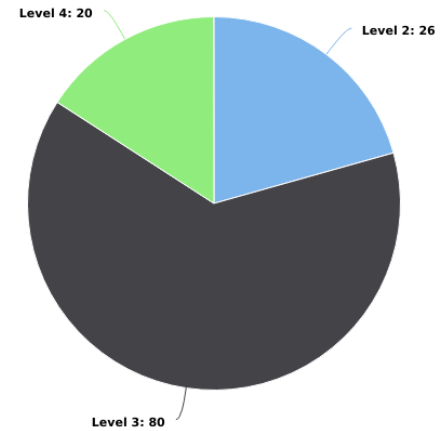

Main Street CID Incident Analysis

04/01/2020 - 04/30/2020

Multi-dimension Overview

04/01/2020 - 04/30/2020

Incident Category

On-Premise Location

Day of Week

Account

Year / Month

Incident Severity Level (1-5)

Multi-dimension Overview

04/01/2020 - 04/30/2020

Hours of Day

Incident Category by Day of Week

04/01/2020 - 04/30/2020

Incident Category	Sun	Mon	Tue	Wed	Thu	Fri	Sat	Total
Assault - Nonaggravated	1							1
Bus Shelters/Stops	1	1	6	1	2			11
Drug Activity			1					1
Homeless Contact	8	3	7	9	7	3	11	48
Information	1		1	1	1	1		5
Medical Call			1					1
Motor Vehicle / Suspicious	1			2				3
Panhandler Contact			1	1	2		4	8
Parking Lot Patrolled	2	2		4		1		9
Property Checks	1	1	1	3			3	9
Public Drinking		3	1	1	2			7
Tresspass / Information For Charge		1	5	5	2	1	6	20
Vehicle Accident		1		1		1		3
Total	15	12	24	28	16	7	24	126

Incident Category by Month

04/01/2020 - 04/30/2020

Incident Category	Apr	Total
Assault - Nonaggravated	1	1
Bus Shelters/Stops	11	11
Drug Activity	1	1
Homeless Contact	48	48
Information	5	5
Medical Call	1	1
Motor Vehicle / Suspicious	3	3
Panhandler Contact	8	8
Parking Lot Patrolled	9	9
Property Checks	9	9
Public Drinking	7	7
Tresspass / Information For Charge	20	20
Vehicle Accident	3	3
Total	126	126