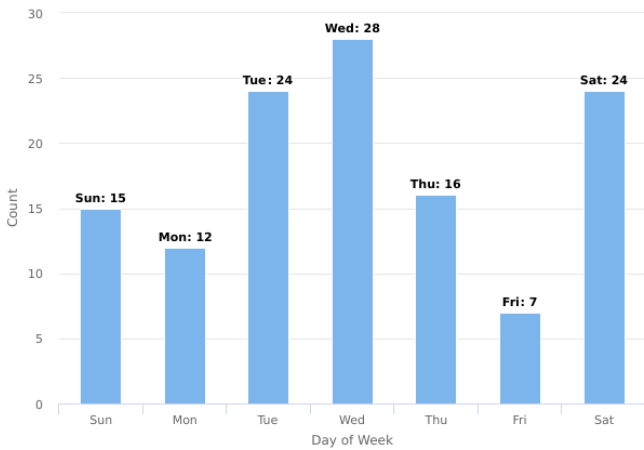

Main Street CID Incident Analysis

04/01/2020 - 04/30/2020

Multi-dimension Overview

04/01/2020 - 04/30/2020

Incident Category

On-Premise Location

Day of Week

Account

Year / Month

Incident Severity Level (1-5)

Multi-dimension Overview

04/01/2020 - 04/30/2020

Hours of Day

Incident Category by Day of Week

04/01/2020 - 04/30/2020

Incident Category	Sun	Mon	Tue	Wed	Thu	Fri	Sat	Total
Assault - Nonaggravated	1							1
Bus Shelters/Stops	1	1	6	1	2			11
Drug Activity			1					1
Homeless Contact	8	3	7	9	7	3	11	48
Information	1		1	1	1	1		5
Medical Call			1					1
Motor Vehicle / Suspicious	1			2				3
Panhandler Contact			1	1	2		4	8
Parking Lot Patrolled	2	2		4		1		9
Property Checks	1	1	1	3			3	9
Public Drinking		3	1	1	2			7
Tresspass / Information For Charge		1	5	5	2	1	6	20
Vehicle Accident		1		1		1		3
Total	15	12	24	28	16	7	24	126

Incident Category by Month

04/01/2020 - 04/30/2020

Incident Category	Apr	Total
Assault - Nonaggravated	1	1
Bus Shelters/Stops	11	11
Drug Activity	1	1
Homeless Contact	48	48
Information	5	5
Medical Call	1	1
Motor Vehicle / Suspicious	3	3
Panhandler Contact	8	8
Parking Lot Patrolled	9	9
Property Checks	9	9
Public Drinking	7	7
Tresspass / Information For Charge	20	20
Vehicle Accident	3	3
Total	126	126