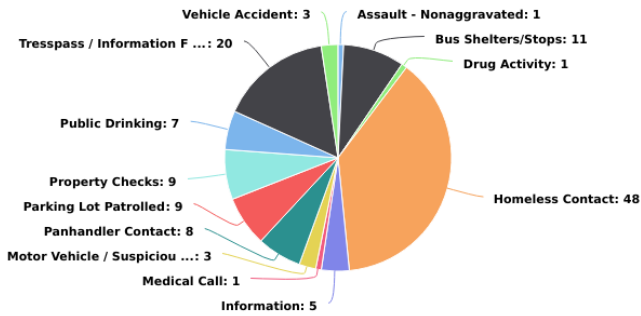

Main Street CID Incident Analysis

04/01/2020 - 04/30/2020

Multi-dimension Overview

04/01/2020 - 04/30/2020

Incident Category

On-Premise Location

Day of Week

Account

Year / Month

Incident Severity Level (1-5)

Multi-dimension Overview

04/01/2020 - 04/30/2020

Hours of Day

Incident Category by Day of Week

04/01/2020 - 04/30/2020

Incident Category	Sun	Mon	Tue	Wed	Thu	Fri	Sat	Total
Assault - Nonaggravated	1							1
Bus Shelters/Stops	1	1	6	1	2			11
Drug Activity			1					1
Homeless Contact	8	3	7	9	7	3	11	48
Information	1		1	1	1	1		5
Medical Call			1					1
Motor Vehicle / Suspicious	1			2				3
Panhandler Contact			1	1	2		4	8
Parking Lot Patrolled	2	2		4		1		9
Property Checks	1	1	1	3			3	9
Public Drinking		3	1	1	2			7
Tresspass / Information For Charge		1	5	5	2	1	6	20
Vehicle Accident		1		1		1		3
Total	15	12	24	28	16	7	24	126

Incident Category by Month

04/01/2020 - 04/30/2020

Incident Category	Apr	Total
Assault - Nonaggravated	1	1
Bus Shelters/Stops	11	11
Drug Activity	1	1
Homeless Contact	48	48
Information	5	5
Medical Call	1	1
Motor Vehicle / Suspicious	3	3
Panhandler Contact	8	8
Parking Lot Patrolled	9	9
Property Checks	9	9
Public Drinking	7	7
Tresspass / Information For Charge	20	20
Vehicle Accident	3	3
Total	126	126