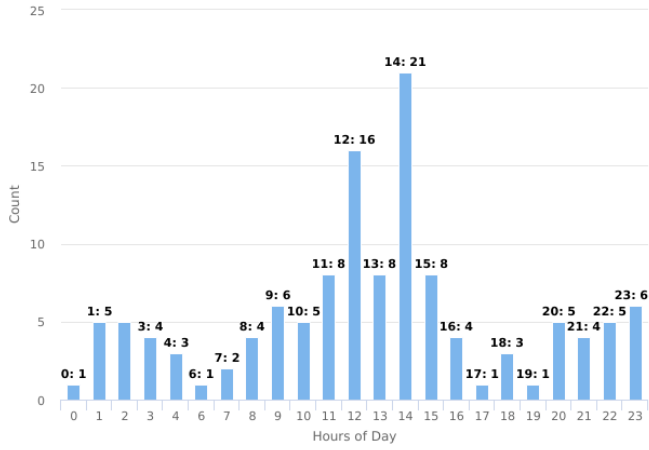

Year / Month

Incident Severity Level (1-5)

Multi-dimension Overview

04/01/2020 - 04/30/2020

Hours of Day

Incident Category by Day of Week

04/01/2020 - 04/30/2020

Incident Category	Sun	Mon	Tue	Wed	Thu	Fri	Sat	Total
Assault - Nonaggravated	1							1
Bus Shelters/Stops	1	1	6	1	2			11
Drug Activity			1					1
Homeless Contact	8	3	7	9	7	3	11	48
Information	1		1	1	1	1		5
Medical Call			1					1
Motor Vehicle / Suspicious	1			2				3
Panhandler Contact			1	1	2		4	8
Parking Lot Patrolled	2	2		4		1		9
Property Checks	1	1	1	3			3	9
Public Drinking		3	1	1	2			7
Tresspass / Information For Charge		1	5	5	2	1	6	20
Vehicle Accident		1		1		1		3
Total	15	12	24	28	16	7	24	126

Incident Category by Month

04/01/2020 - 04/30/2020

Incident Category	Apr	Total
Assault - Nonaggravated	1	1
Bus Shelters/Stops	11	11
Drug Activity	1	1
Homeless Contact	48	48
Information	5	5
Medical Call	1	1
Motor Vehicle / Suspicious	3	3
Panhandler Contact	8	8
Parking Lot Patrolled	9	9
Property Checks	9	9
Public Drinking	7	7
Tresspass / Information For Charge	20	20
Vehicle Accident	3	3
Total	126	126