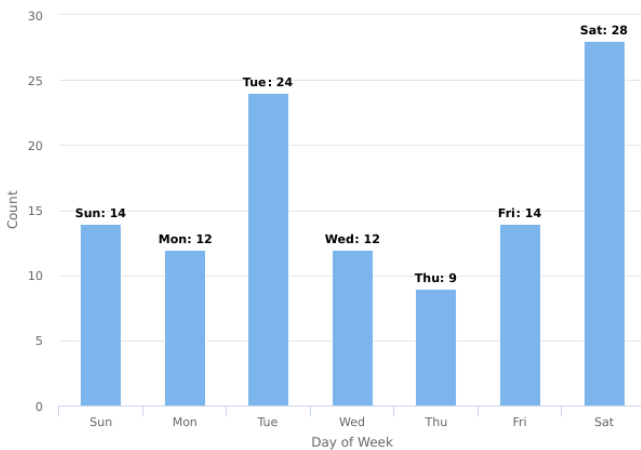

Main Street CID Incident Analysis

02/01/2020 - 02/29/2020

Multi-dimension Overview

02/01/2020 - 02/29/2020

Incident Category

Account

On-Premise Location

Year / Month

Day of Week

Incident Severity Level (1-5)

Multi-dimension Overview

02/01/2020 - 02/29/2020

Hours of Day

Incident Category by Day of Week

02/01/2020 - 02/29/2020

Incident Category	Sun	Mon	Tue	Wed	Thu	Fri	Sat	Total
Bus Shelters/Stops			1		1	1	1	4
Disturbance / Fighting		1					1	2
Door Checks	1							1
Drug Activity	1							1
Homeless Contact	2	2	8	2	3		7	24
Information	1		1	1		1	1	5
Medical Call							1	1
Motor Vehicle / Suspicious			1				1	2
Panhandler Contact	1	1	2	4	2		3	13
Parking Lot Patrolled			1			1	4	6
Property Checks	1	5	6	2	2	2	7	25
Property Damage	1		1					2
Public Drinking		1			1	1		3
Trespass / Information For Charge	5	1	3	1		6	2	18
Vehicle Accident	1	1		2		2		6
Total	14	12	24	12	9	14	28	113

Incident Category by Month

02/01/2020 - 02/29/2020

Incident Category	Feb	Total
Bus Shelters/Stops	4	4
Disturbance / Fighting	2	2
Door Checks	1	1
Drug Activity	1	1
Homeless Contact	24	24
Information	5	5
Medical Call	1	1
Motor Vehicle / Suspicious	2	2
Panhandler Contact	13	13
Parking Lot Patrolled	6	6
Property Checks	25	25
Property Damage	2	2
Public Drinking	3	3
Tresspass / Information For Charge	18	18
Vehicle Accident	6	6
Total	113	113