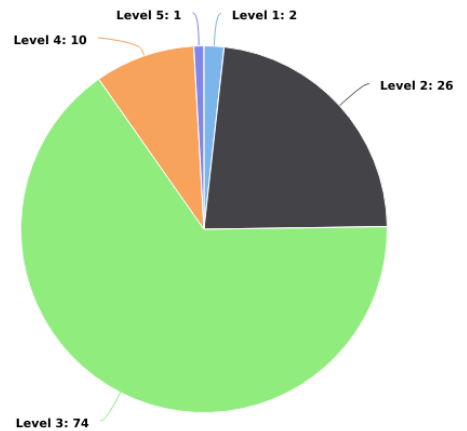

Main Street CID Incident Analysis

02/01/2020 - 02/29/2020

Multi-dimension Overview

02/01/2020 - 02/29/2020

Incident Category

Account

On-Premise Location

Year / Month

Day of Week

Incident Severity Level (1-5)

Multi-dimension Overview

02/01/2020 - 02/29/2020

Hours of Day

Incident Category by Day of Week

02/01/2020 - 02/29/2020

Incident Category	Sun	Mon	Tue	Wed	Thu	Fri	Sat	Total
Bus Shelters/Stops			1		1	1	1	4
Disturbance / Fighting		1					1	2
Door Checks	1							1
Drug Activity	1							1
Homeless Contact	2	2	8	2	3		7	24
Information	1		1	1		1	1	5
Medical Call							1	1
Motor Vehicle / Suspicious			1				1	2
Panhandler Contact	1	1	2	4	2		3	13
Parking Lot Patrolled			1			1	4	6
Property Checks	1	5	6	2	2	2	7	25
Property Damage	1		1					2
Public Drinking		1			1	1		3
Trespass / Information For Charge	5	1	3	1		6	2	18
Vehicle Accident	1	1		2		2		6
Total	14	12	24	12	9	14	28	113

Incident Category by Month

02/01/2020 - 02/29/2020

Incident Category	Feb	Total
Bus Shelters/Stops	4	4
Disturbance / Fighting	2	2
Door Checks	1	1
Drug Activity	1	1
Homeless Contact	24	24
Information	5	5
Medical Call	1	1
Motor Vehicle / Suspicious	2	2
Panhandler Contact	13	13
Parking Lot Patrolled	6	6
Property Checks	25	25
Property Damage	2	2
Public Drinking	3	3
Tresspass / Information For Charge	18	18
Vehicle Accident	6	6
Total	113	113