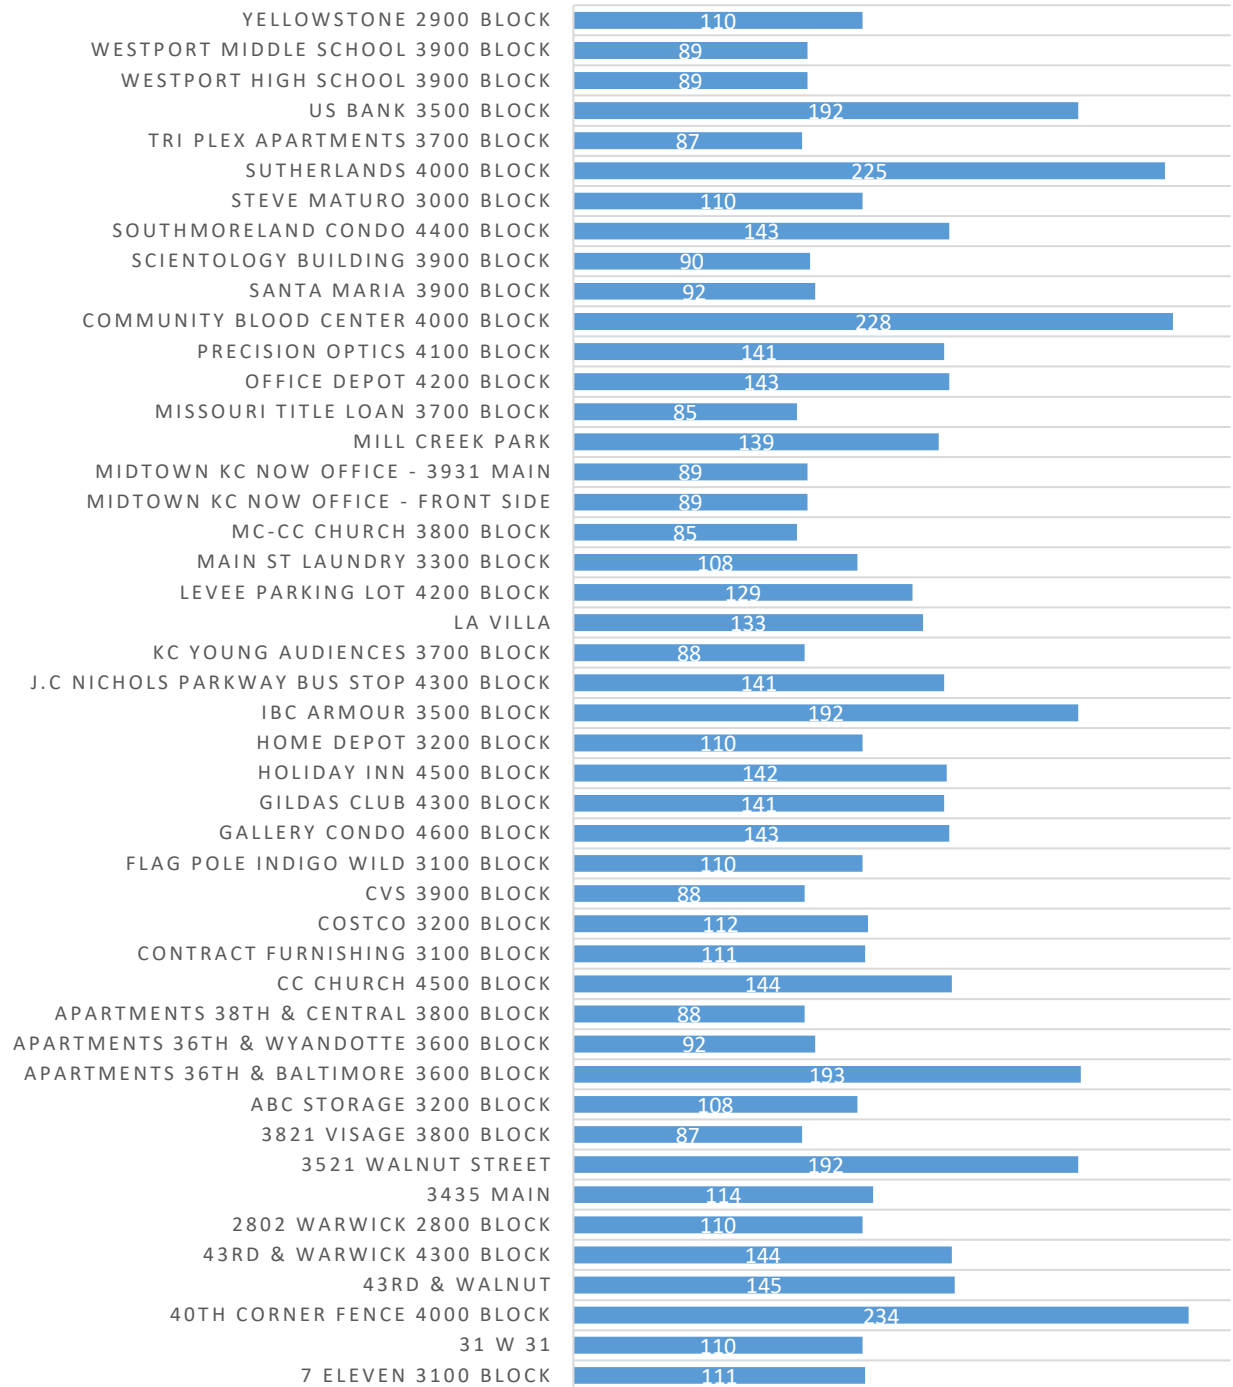

Incident Location by Month

02/01/2020 - 02/29/2020

On-Premise Location	Feb	Total
3951 MAIN ST	1	1
400 E LINWOOD BLVD	1	1
4040 MAIN ST	1	1
4120 BALTIMORE AVE	1	1
4201 MAIN ST	1	1
4225 BALTIMORE AVE	1	1
4327 MAIN ST	2	2
4535 MAIN ST	1	1
4601 MAIN ST	1	1
Total	113	113

Main Street CID Checkpoint Scans

MAIN STREET CID CHECKPOINT SCANS BY LOCATION

Checkpoint Scans Grand Total **5,946**

Previous Month Grand Total: 17,206