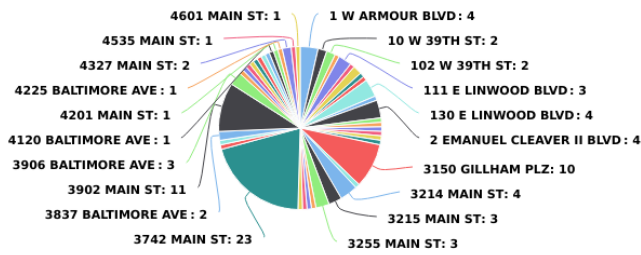

On-Premise Location