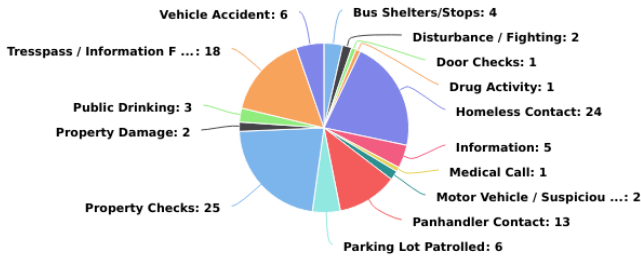

Main Street CID Incident Analysis

02/01/2020 - 02/29/2020

Multi-dimension Overview

02/01/2020 - 02/29/2020

Incident Category

Account

On-Premise Location

Year / Month

Day of Week

Incident Severity Level (1-5)

Multi-dimension Overview

02/01/2020 - 02/29/2020

Hours of Day

Incident Category by Day of Week

02/01/2020 - 02/29/2020

Incident Category	Sun	Mon	Tue	Wed	Thu	Fri	Sat	Total
Bus Shelters/Stops			1		1	1	1	4
Disturbance / Fighting		1					1	2
Door Checks	1							1
Drug Activity	1							1
Homeless Contact	2	2	8	2	3		7	24
Information	1		1	1		1	1	5
Medical Call							1	1
Motor Vehicle / Suspicious			1				1	2
Panhandler Contact	1	1	2	4	2		3	13
Parking Lot Patrolled			1			1	4	6
Property Checks	1	5	6	2	2	2	7	25
Property Damage	1		1					2
Public Drinking		1			1	1		3
Trespass / Information For Charge	5	1	3	1		6	2	18
Vehicle Accident	1	1		2		2		6
Total	14	12	24	12	9	14	28	113

Incident Category by Month

02/01/2020 - 02/29/2020

Incident Category	Feb	Total
Bus Shelters/Stops	4	4
Disturbance / Fighting	2	2
Door Checks	1	1
Drug Activity	1	1
Homeless Contact	24	24
Information	5	5
Medical Call	1	1
Motor Vehicle / Suspicious	2	2
Panhandler Contact	13	13
Parking Lot Patrolled	6	6
Property Checks	25	25
Property Damage	2	2
Public Drinking	3	3
Tresspass / Information For Charge	18	18
Vehicle Accident	6	6
Total	113	113