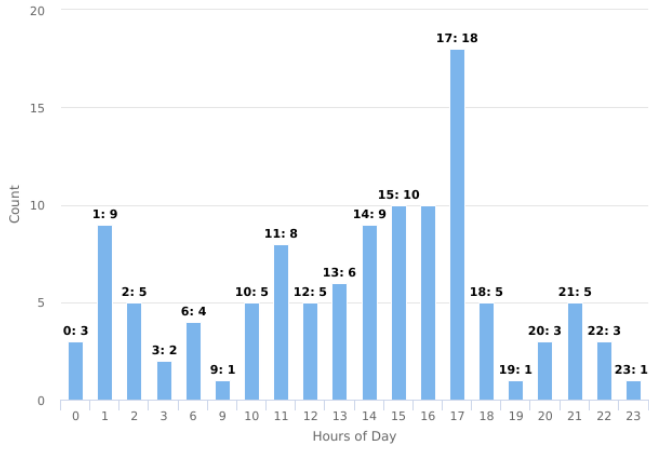

Day of Week

Incident Severity Level (1-5)

Multi-dimension Overview

02/01/2020 - 02/29/2020

Hours of Day

Incident Category by Day of Week

02/01/2020 - 02/29/2020

Incident Category	Sun	Mon	Tue	Wed	Thu	Fri	Sat	Total
Bus Shelters/Stops			1		1	1	1	4
Disturbance / Fighting		1					1	2
Door Checks	1							1
Drug Activity	1							1
Homeless Contact	2	2	8	2	3		7	24
Information	1		1	1		1	1	5
Medical Call							1	1
Motor Vehicle / Suspicious			1				1	2
Panhandler Contact	1	1	2	4	2		3	13
Parking Lot Patrolled			1			1	4	6
Property Checks	1	5	6	2	2	2	7	25
Property Damage	1		1					2
Public Drinking		1			1	1		3
Trespass / Information For Charge	5	1	3	1		6	2	18
Vehicle Accident	1	1		2		2		6
Total	14	12	24	12	9	14	28	113

Incident Category by Month

02/01/2020 - 02/29/2020

Incident Category	Feb	Total
Bus Shelters/Stops	4	4
Disturbance / Fighting	2	2
Door Checks	1	1
Drug Activity	1	1
Homeless Contact	24	24
Information	5	5
Medical Call	1	1
Motor Vehicle / Suspicious	2	2
Panhandler Contact	13	13
Parking Lot Patrolled	6	6
Property Checks	25	25
Property Damage	2	2
Public Drinking	3	3
Tresspass / Information For Charge	18	18
Vehicle Accident	6	6
Total	113	113