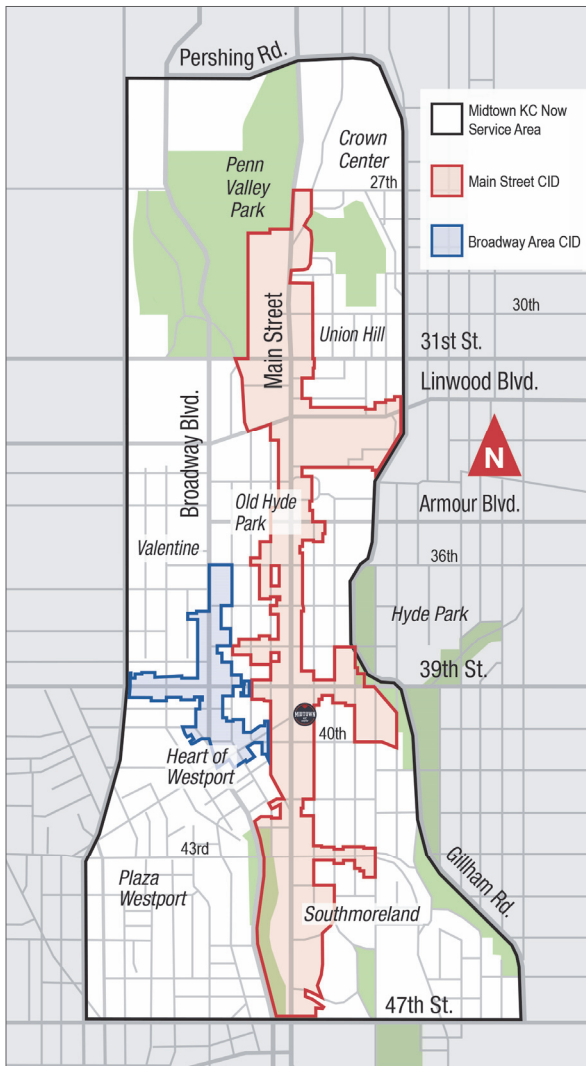

Midtown KC Now Community Engagement Events & Initiatives

- The Midtown Weekly Newsletter
- Monthly Coffee Klatch
- Monthly Networking Luncheon
- Midtown Real Estate Exchange
- Midtown Neighborhood Forum
- Midtown Small Business Forum
- Drug Take Back
- Party in the Parking Lot
- Annual Pedestrian Count
- Small Business Saturday & Spotlight
- Façade Improvement & Mural Grants
- The Main Event Annual Awards

Midtown KC Now staff serve on local, national and global boards, commissions, and committees to support our mission.

- Urban Land Institute - KC District Council
- Midtown/Plaza Area Plan Implementation Committee
- Greater Downtown Area Plan Implementation Committee
- Mill Creek Park Association Board of Directors
- KC Streetcar Team - Main Street Extension
- KC Regional Transit Alliance
- Incremental Development Alliance, KC Chapter
- Livable KC Coalition
- MARC Total Transportation Policy Committee
- Alcoholic Beverage Advisory Group
- Heartland Community Connection
- Broadway-Westport Council
- KC Spirit Playbook

Memberships

- International Downtown Association
- Nonprofit Connect

SUPPORT MIDTOWN KC NOW!

Midtown KC Now is a donor-funded organization. People and organizations like you donate so the benefits to the community where we live, work, and play, will continue. Contact us or donate at midtownkcnow.org. Midtown KC Now is a 501c3. Donations are 100% tax deductible.

Midtown KC Now

3931 Main Street, Kansas City, MO 64111

816.753.3820

midtownkcnow.org